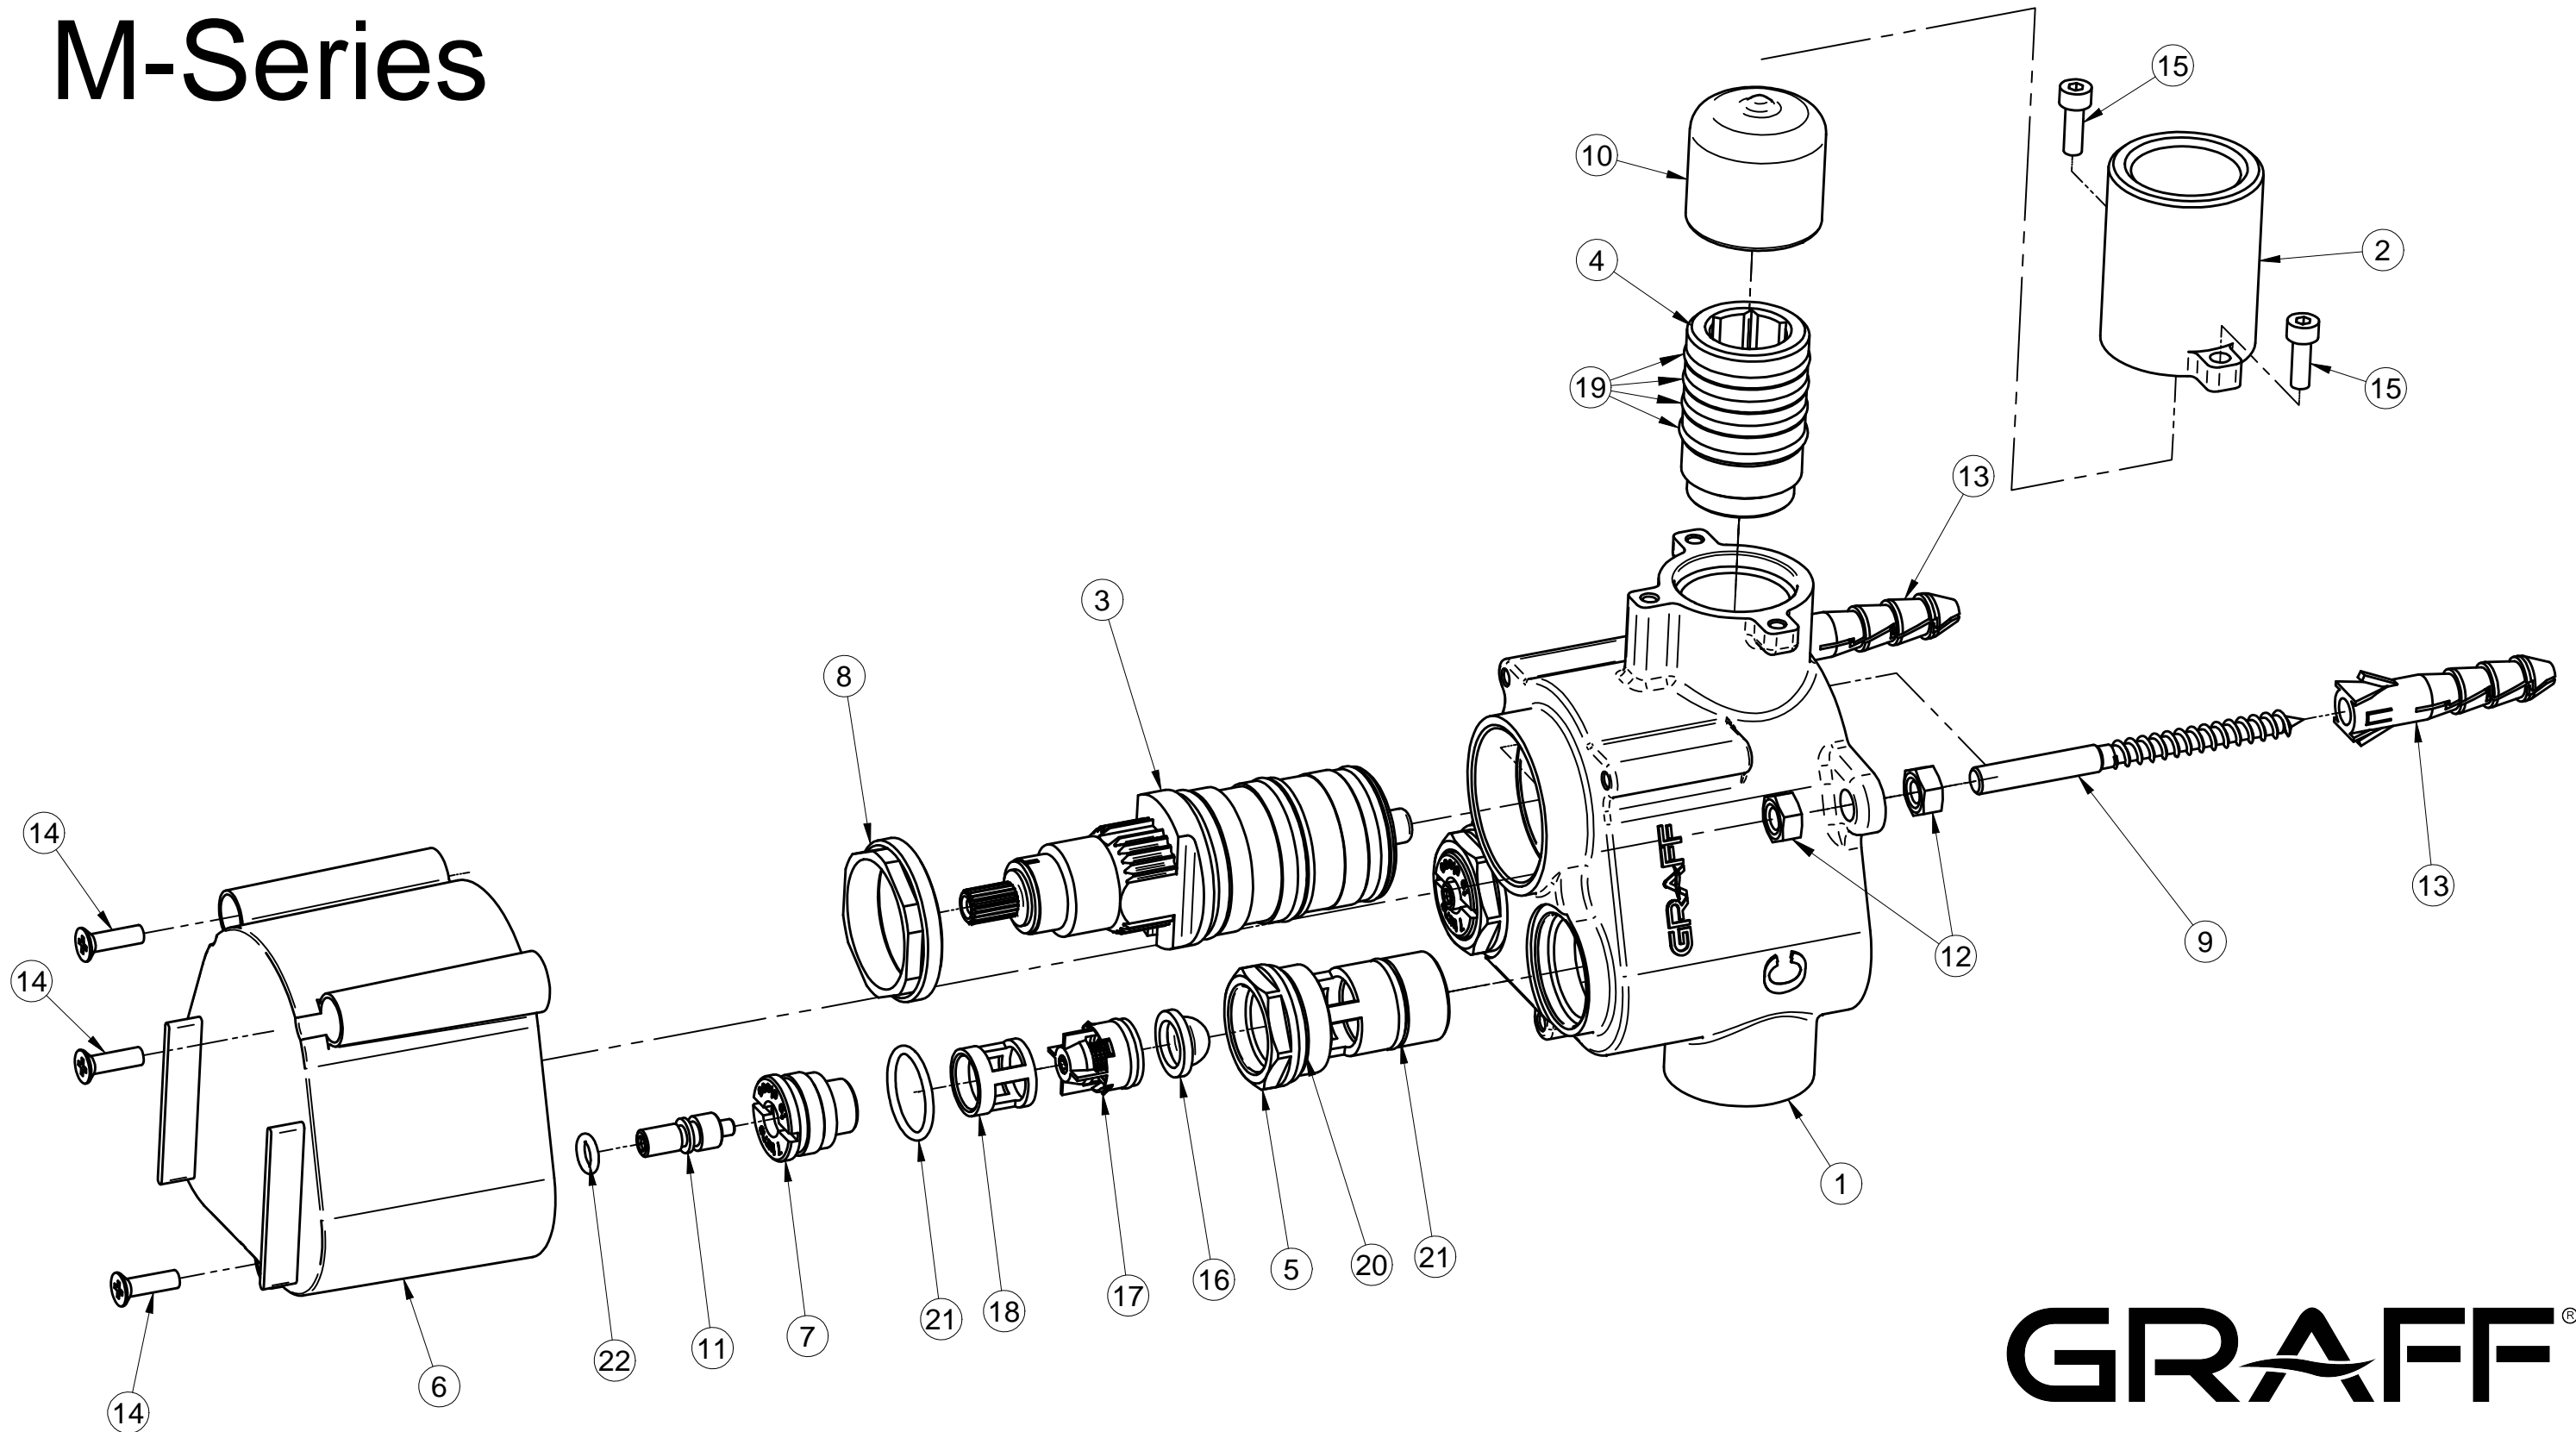

G-8006

Thermostatic Valve - Rough M-Series

GRAFF[®]
Art of Bath