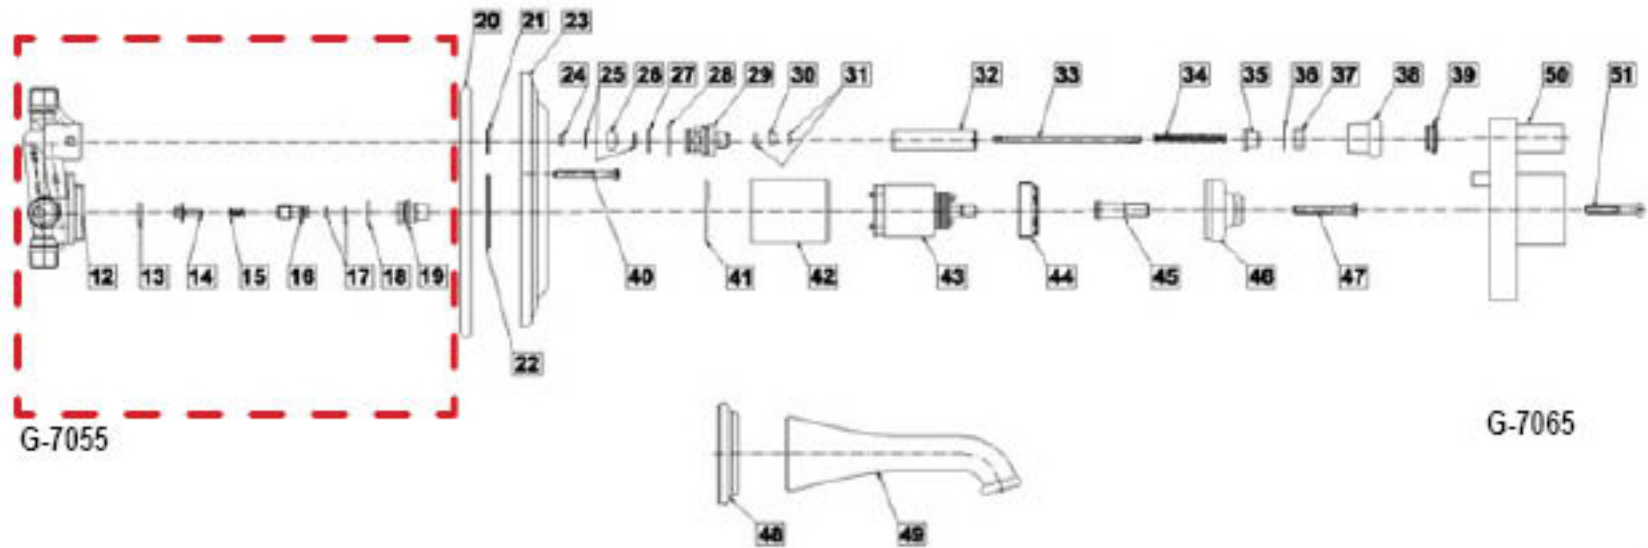

Complete Shower Set G-7165

Includes rough G-7055 & trim kit G-7065

Note: Optional Shower head and arm, tub spout shown.

G-7055

G-7065