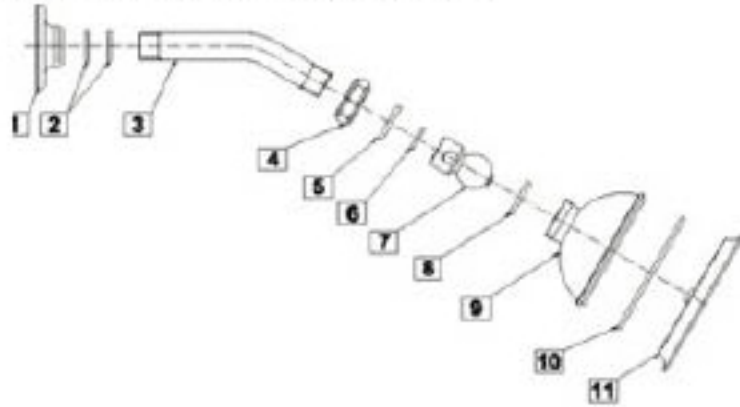

Complete Shower Set G-7165

Includes rough G-7055 & trim kit G-7065

Note: Optional Shower head and arm, tub spout shown.

G-7055

G-7065