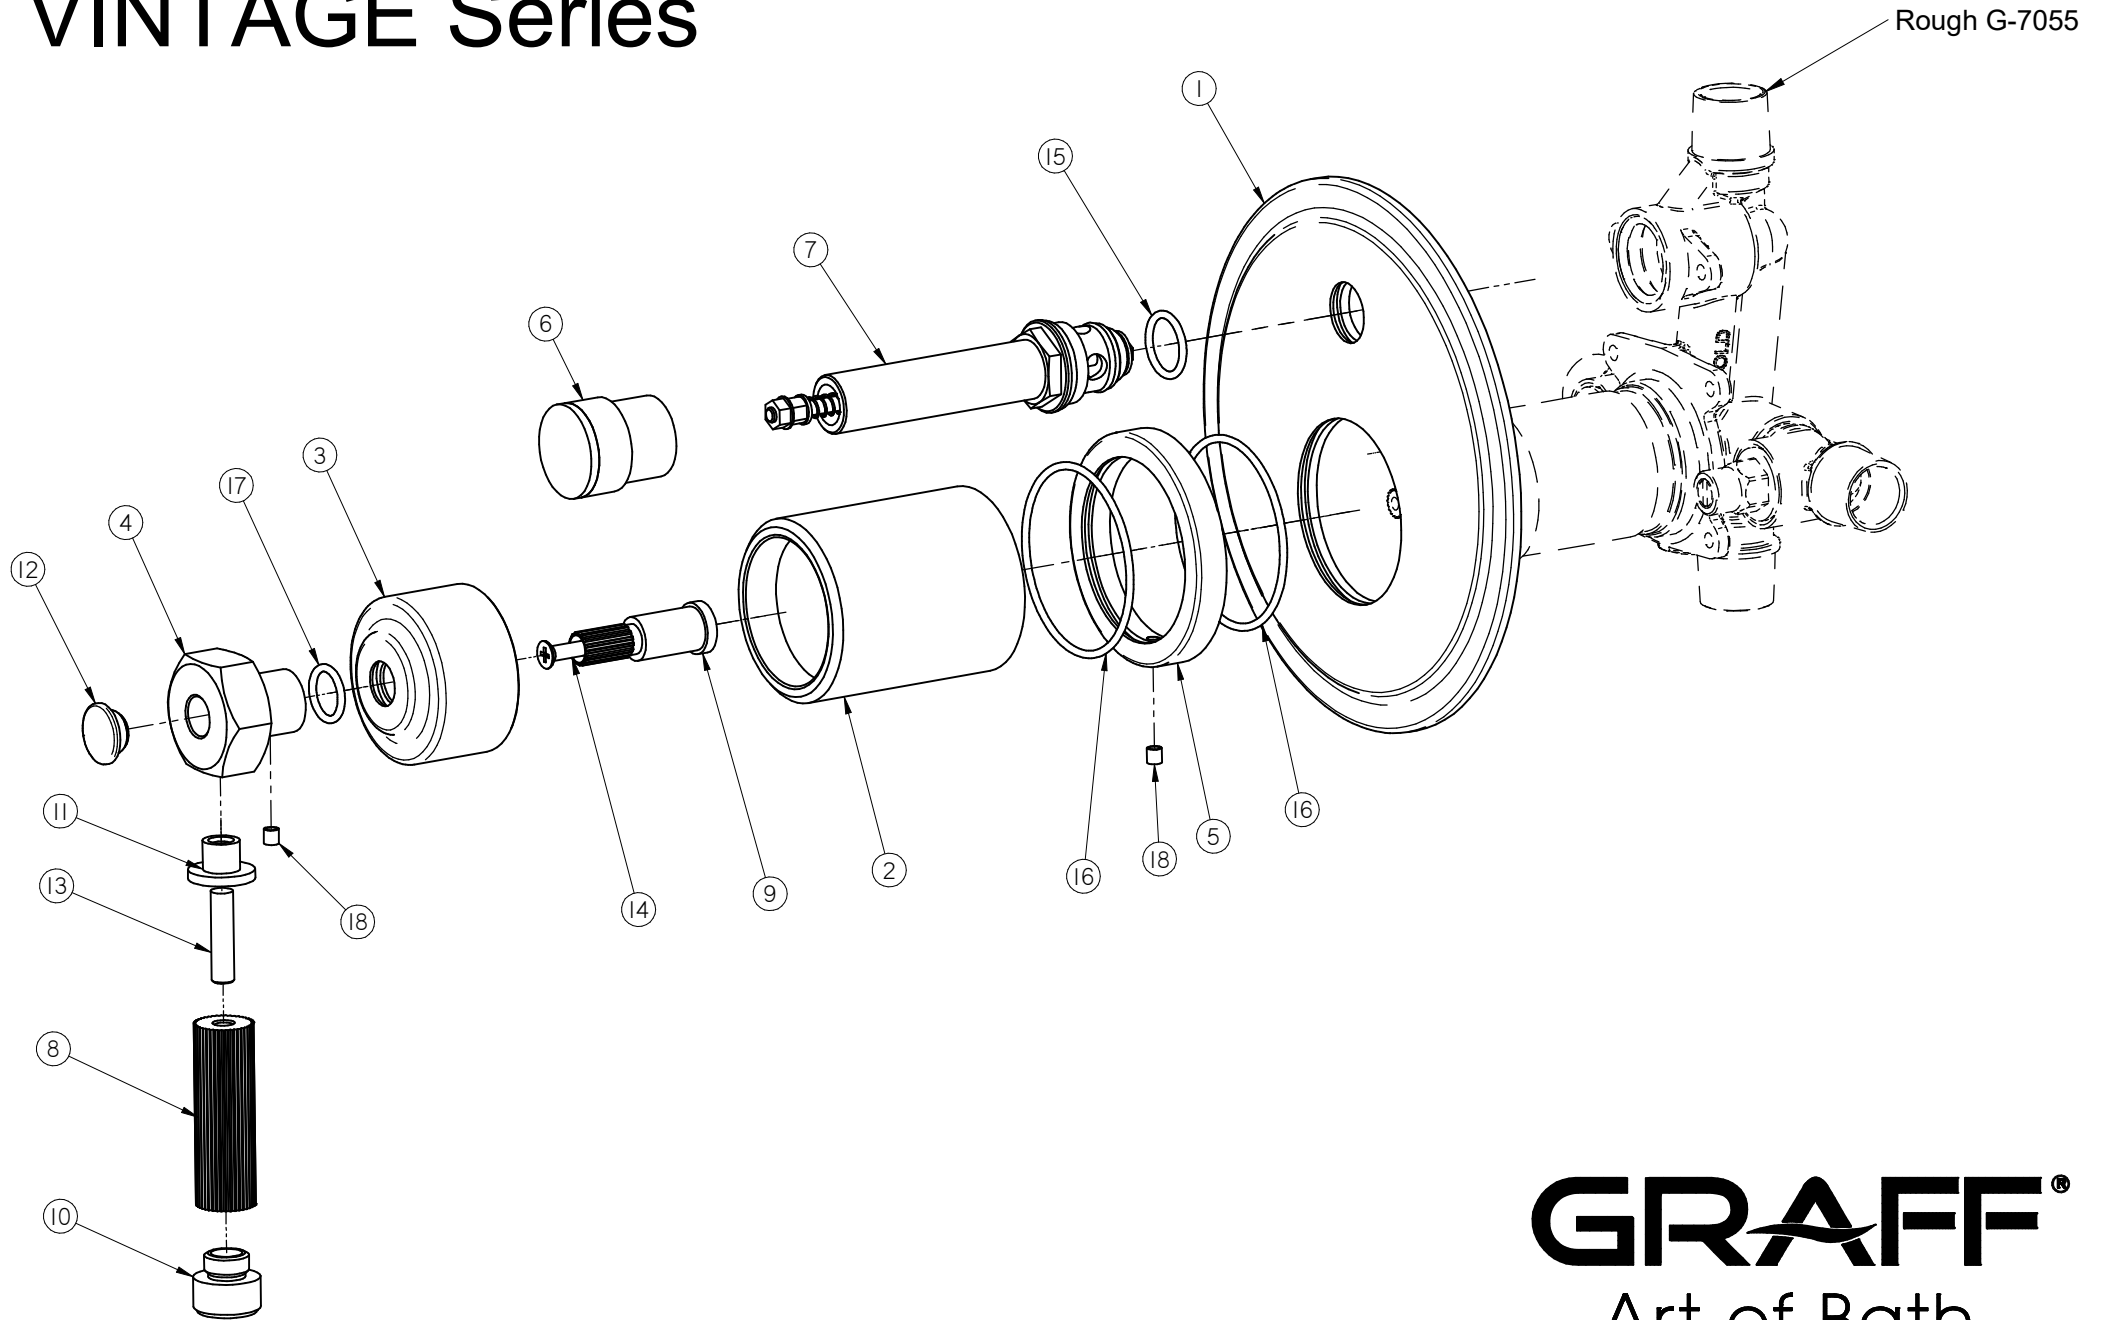

G-7095-LM56B-T

VINTAGE Series

GRAFF[®]
Art of Bath