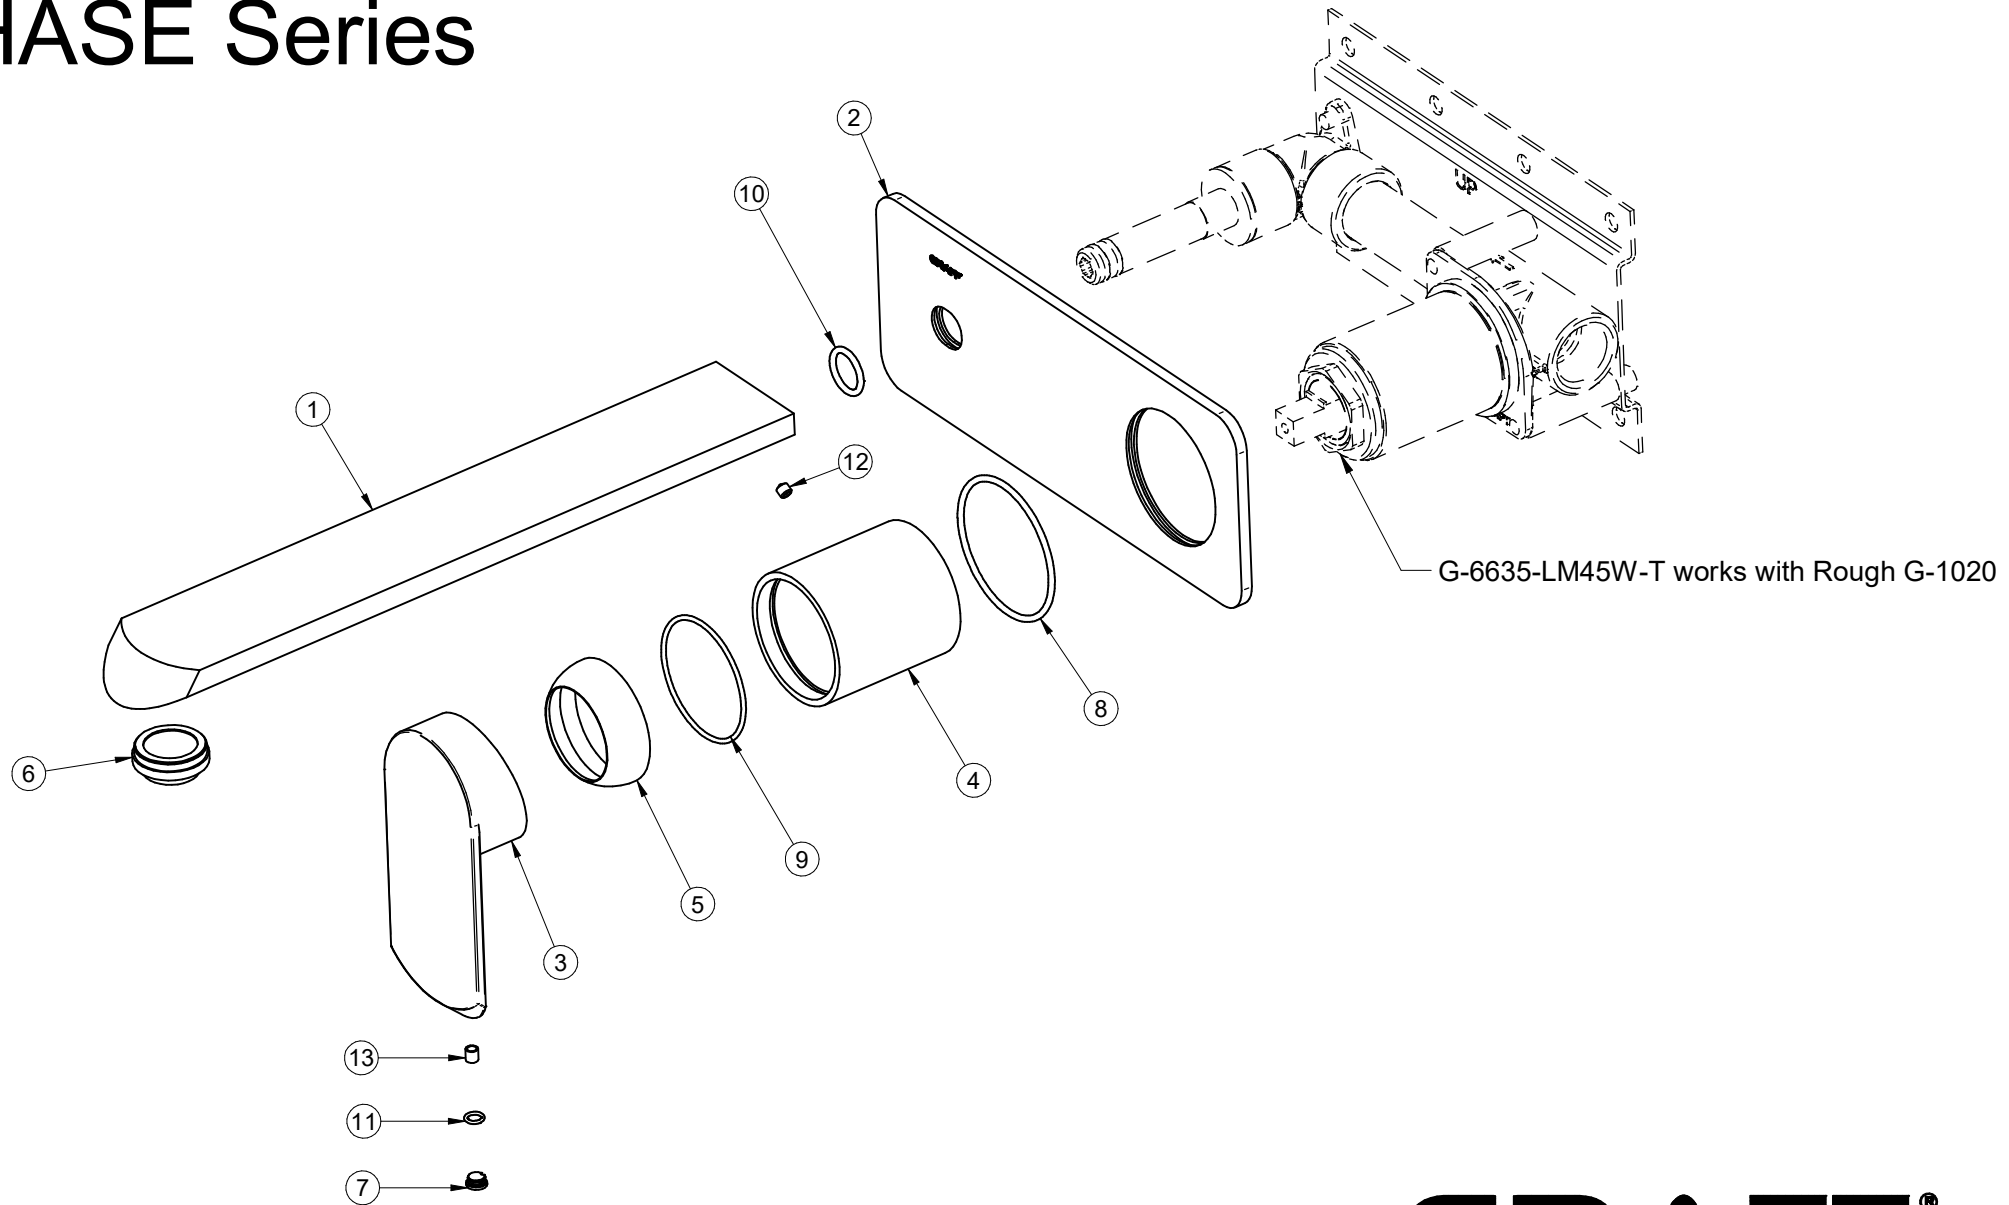

G-6636-LM45W-T

PHASE Series

GRAFF[®]
Art of Bath