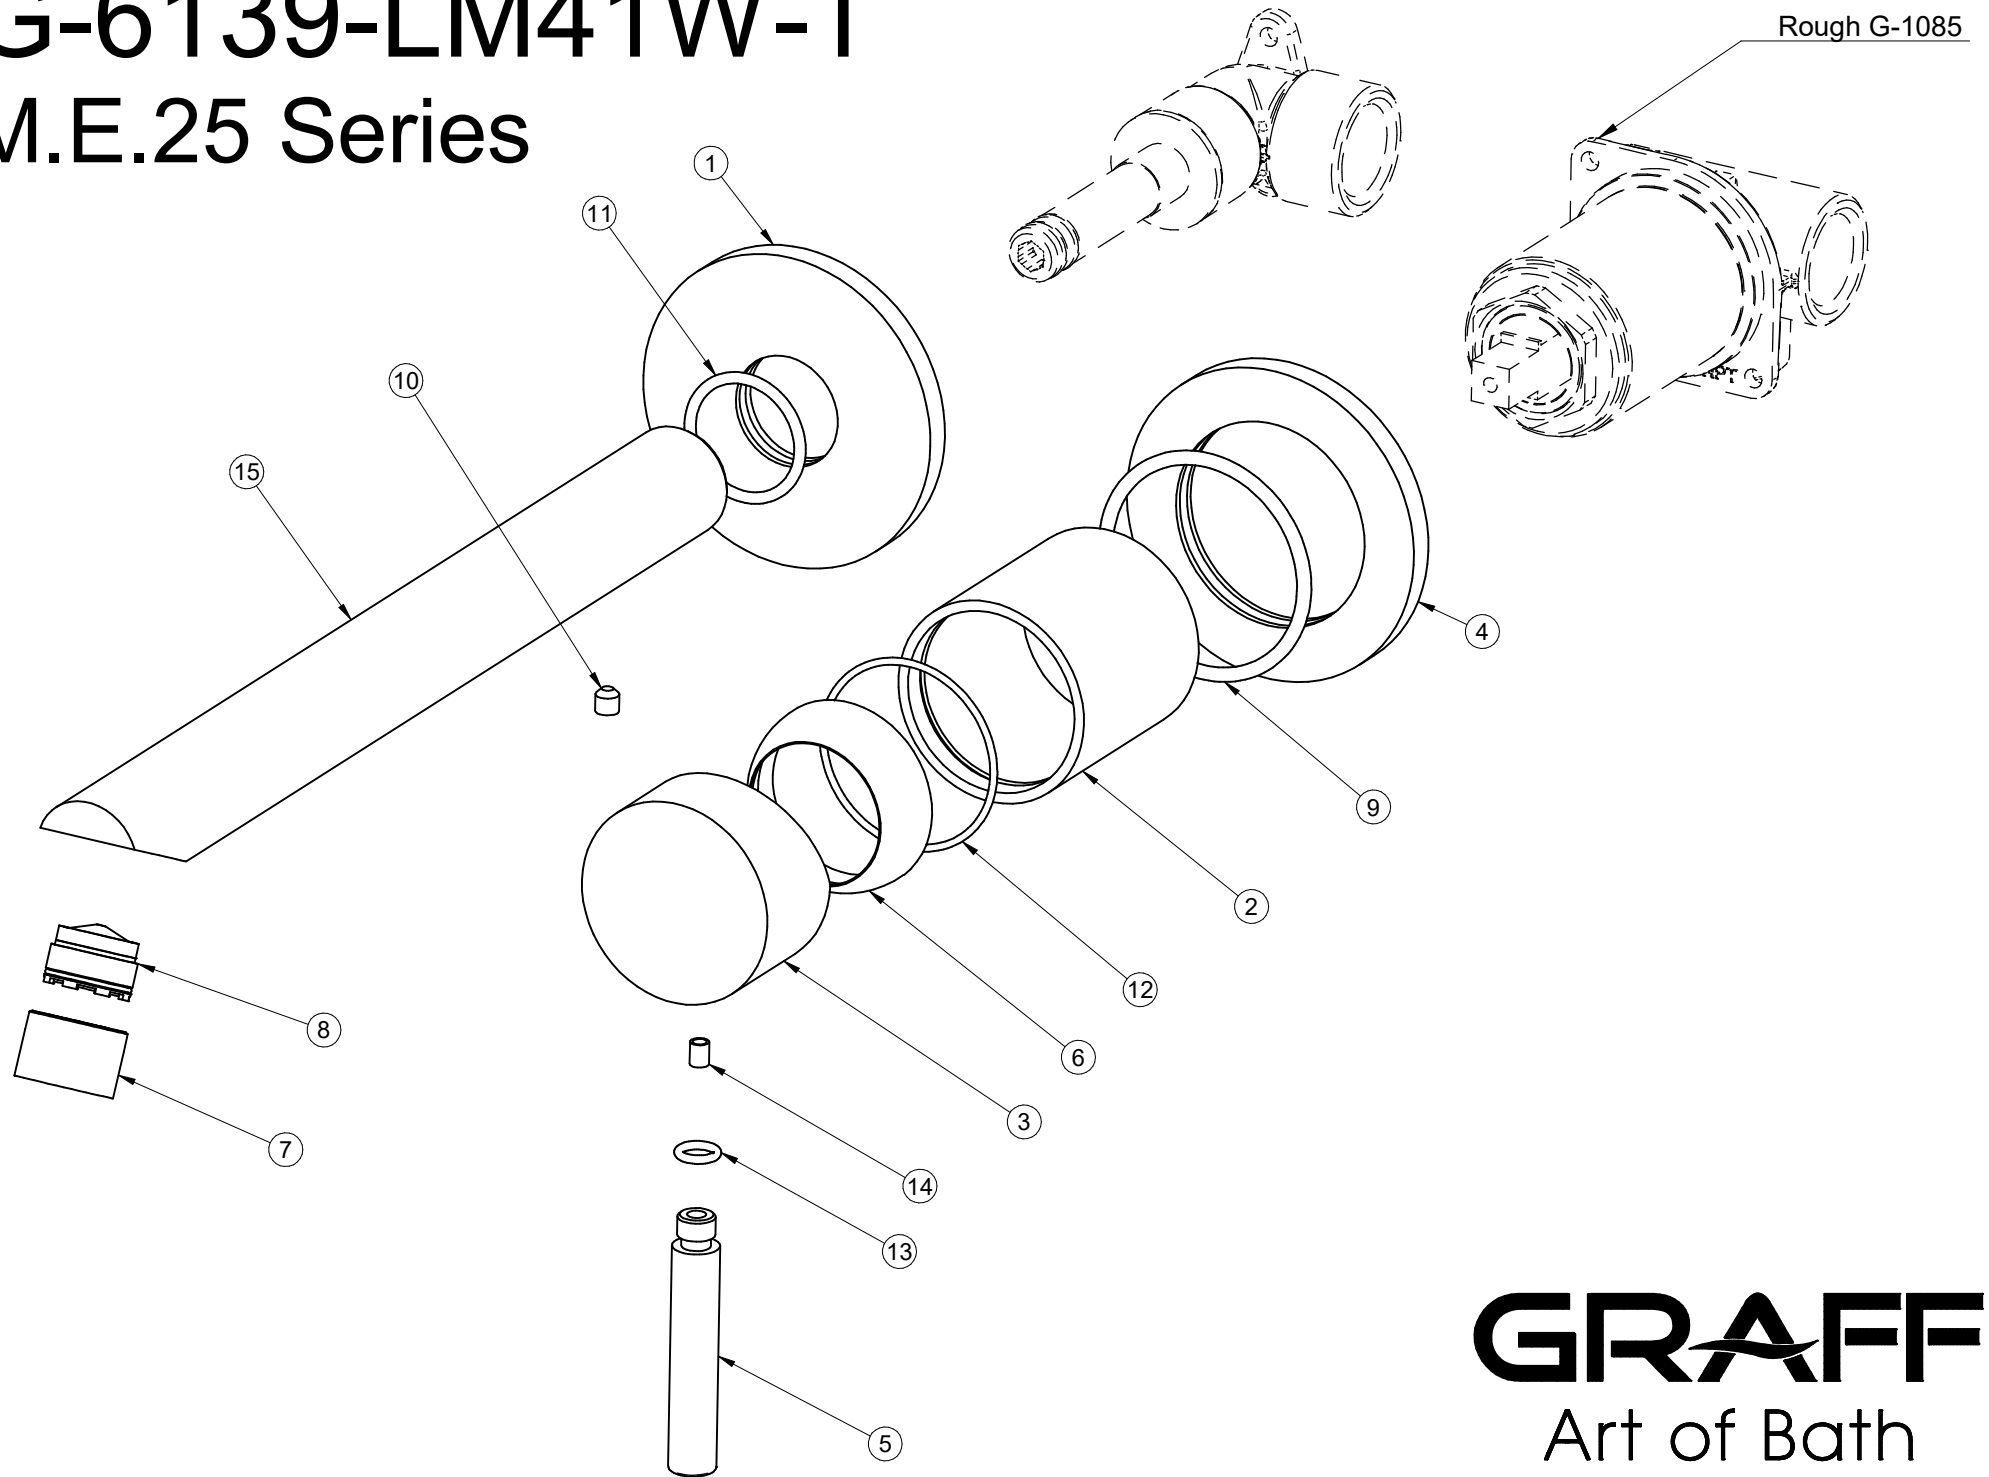

G-6139-LM41W-T

M.E.25 Series

GRAFF[®]
Art of Bath