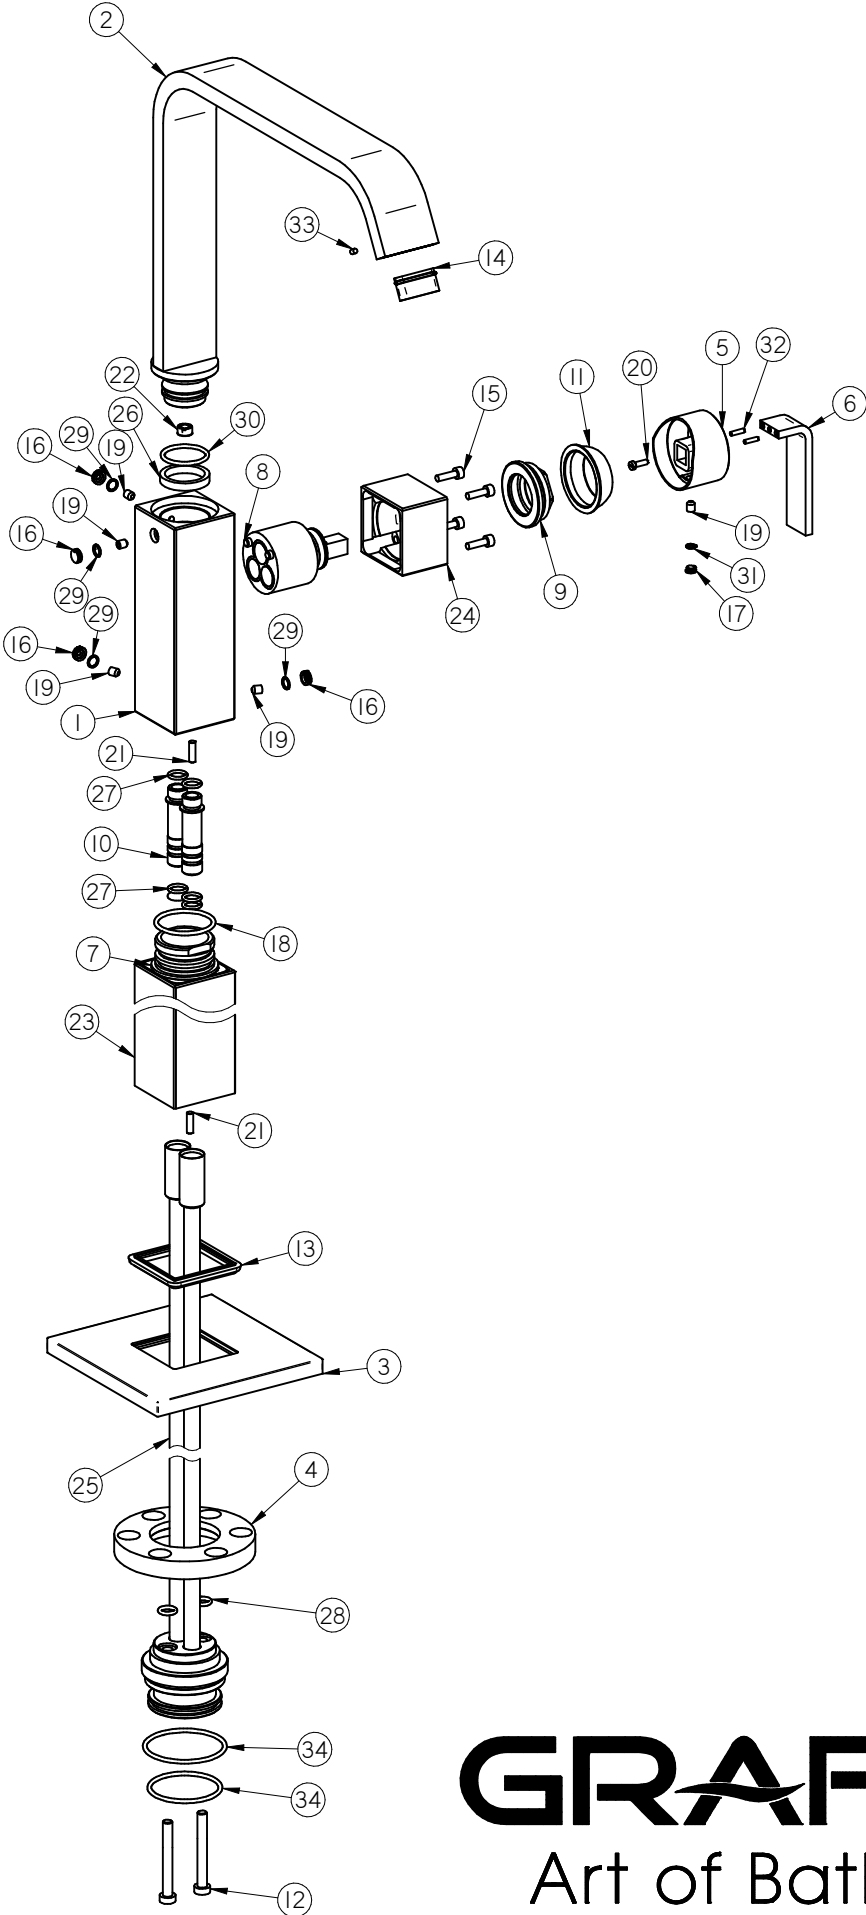

# G-2325-LM40N

## IMMERSION Series

**GRAFF**<sup>®</sup>  
Art of Bath