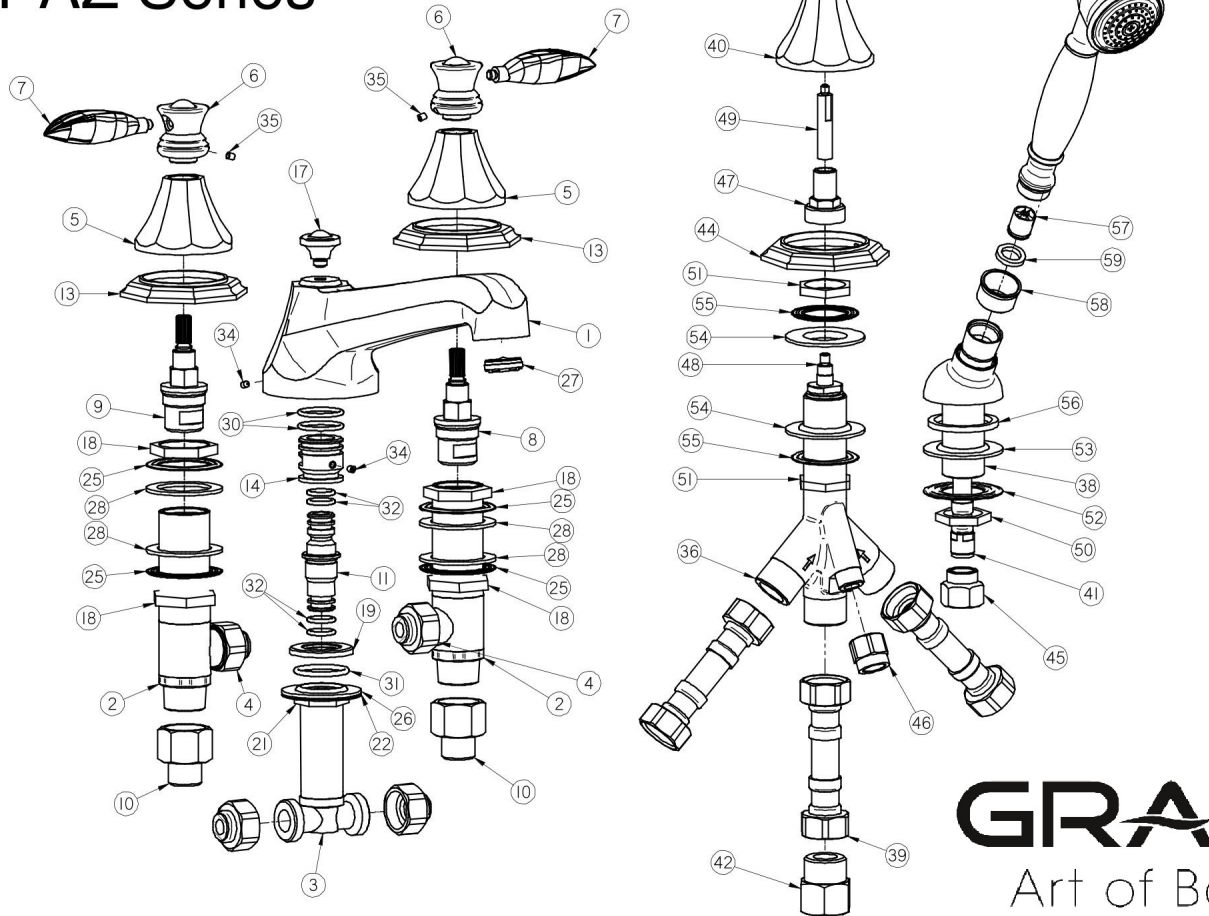

G-1953-LM14B

TOPAZ Series

GRAFF[®]
Art of Bath