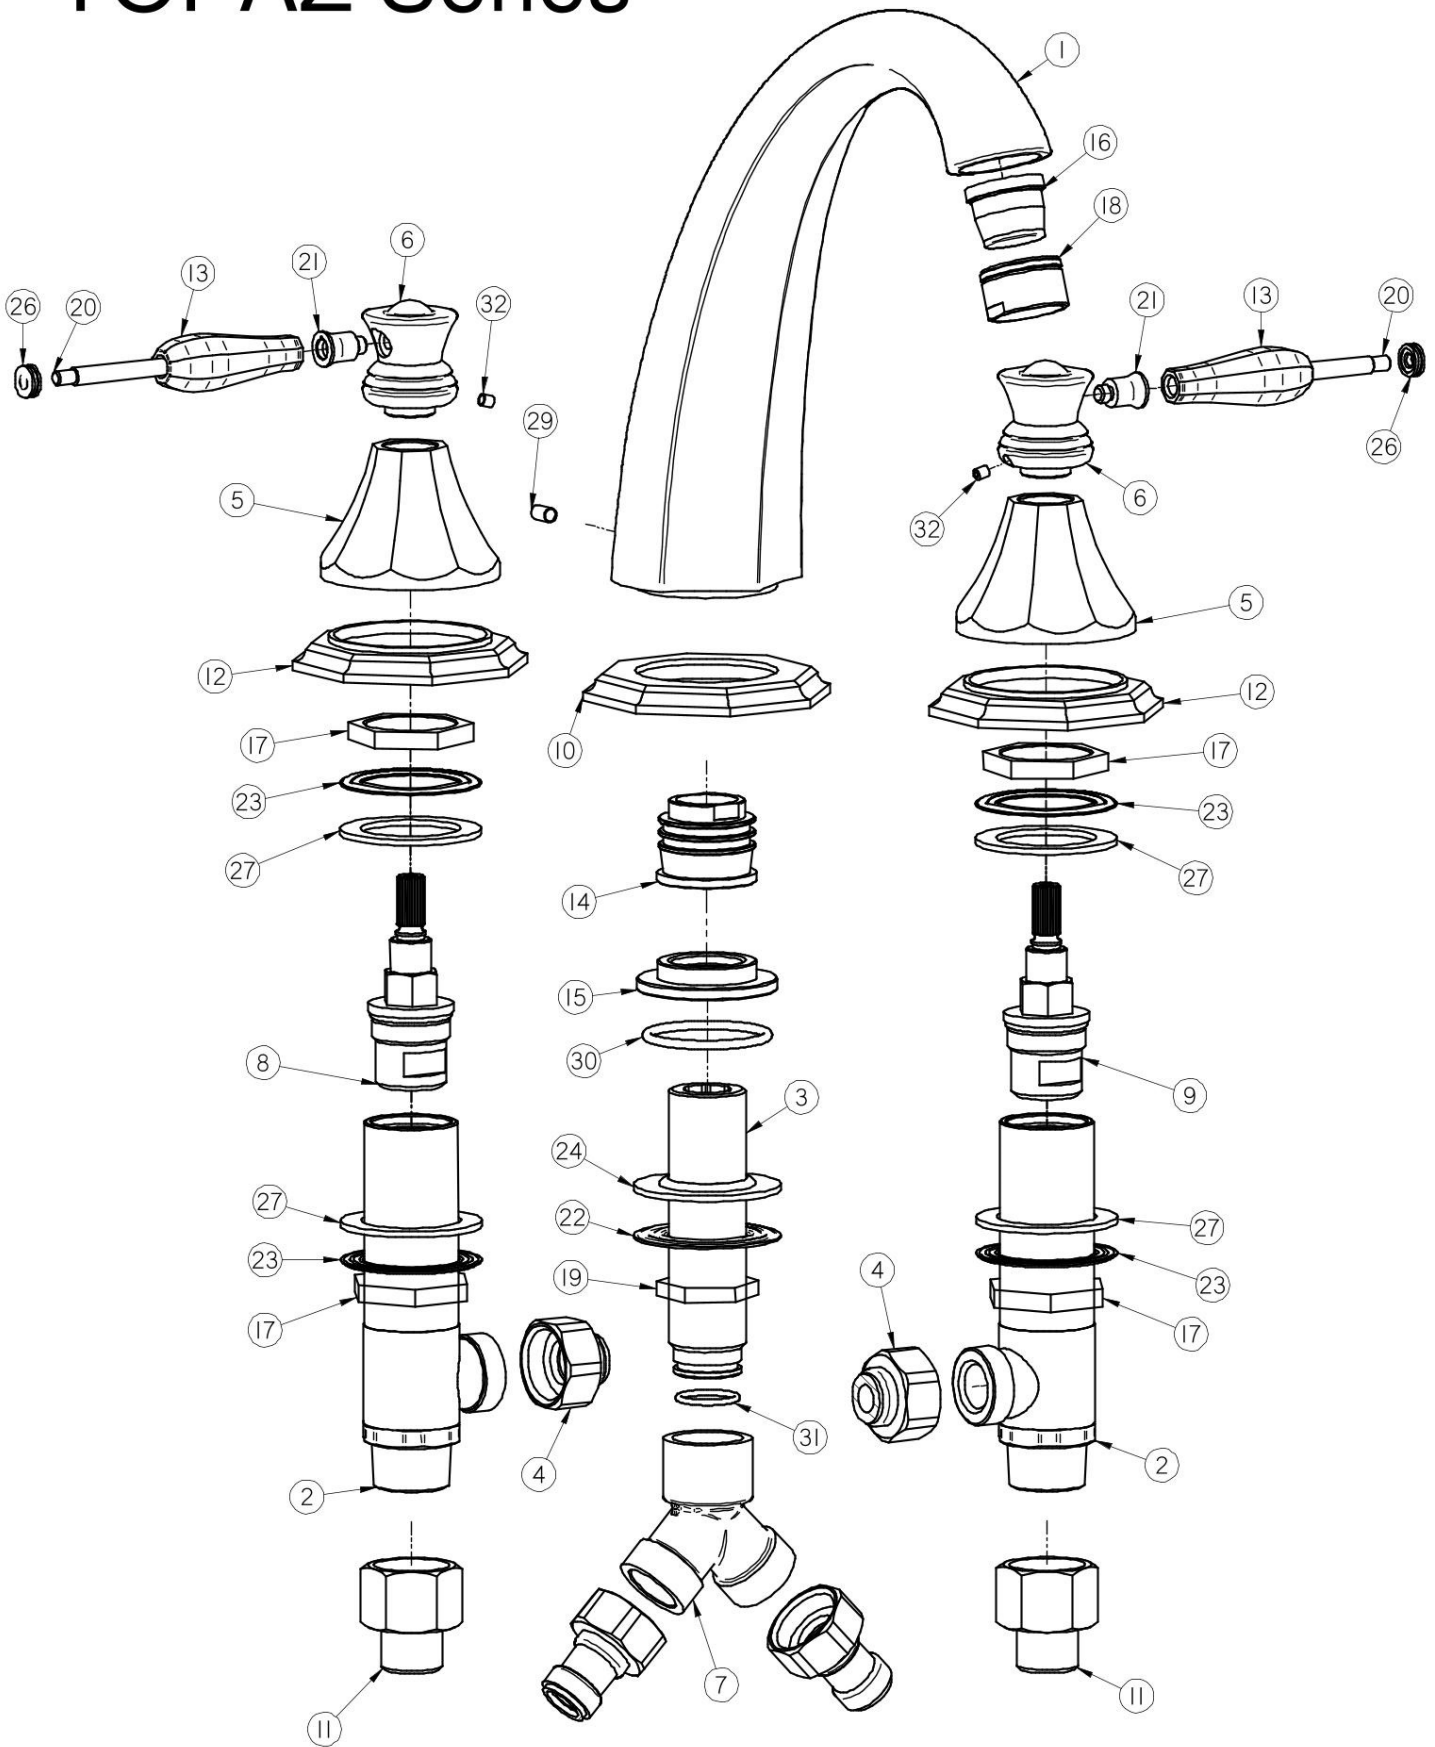

# G-1950-LM63L

## TOPAZ Series

**GRAFF**<sup>®</sup>  
Art of Bath

# Topaz Diverter G-1955

**GRAFF**<sup>®</sup>  
Art of Bath