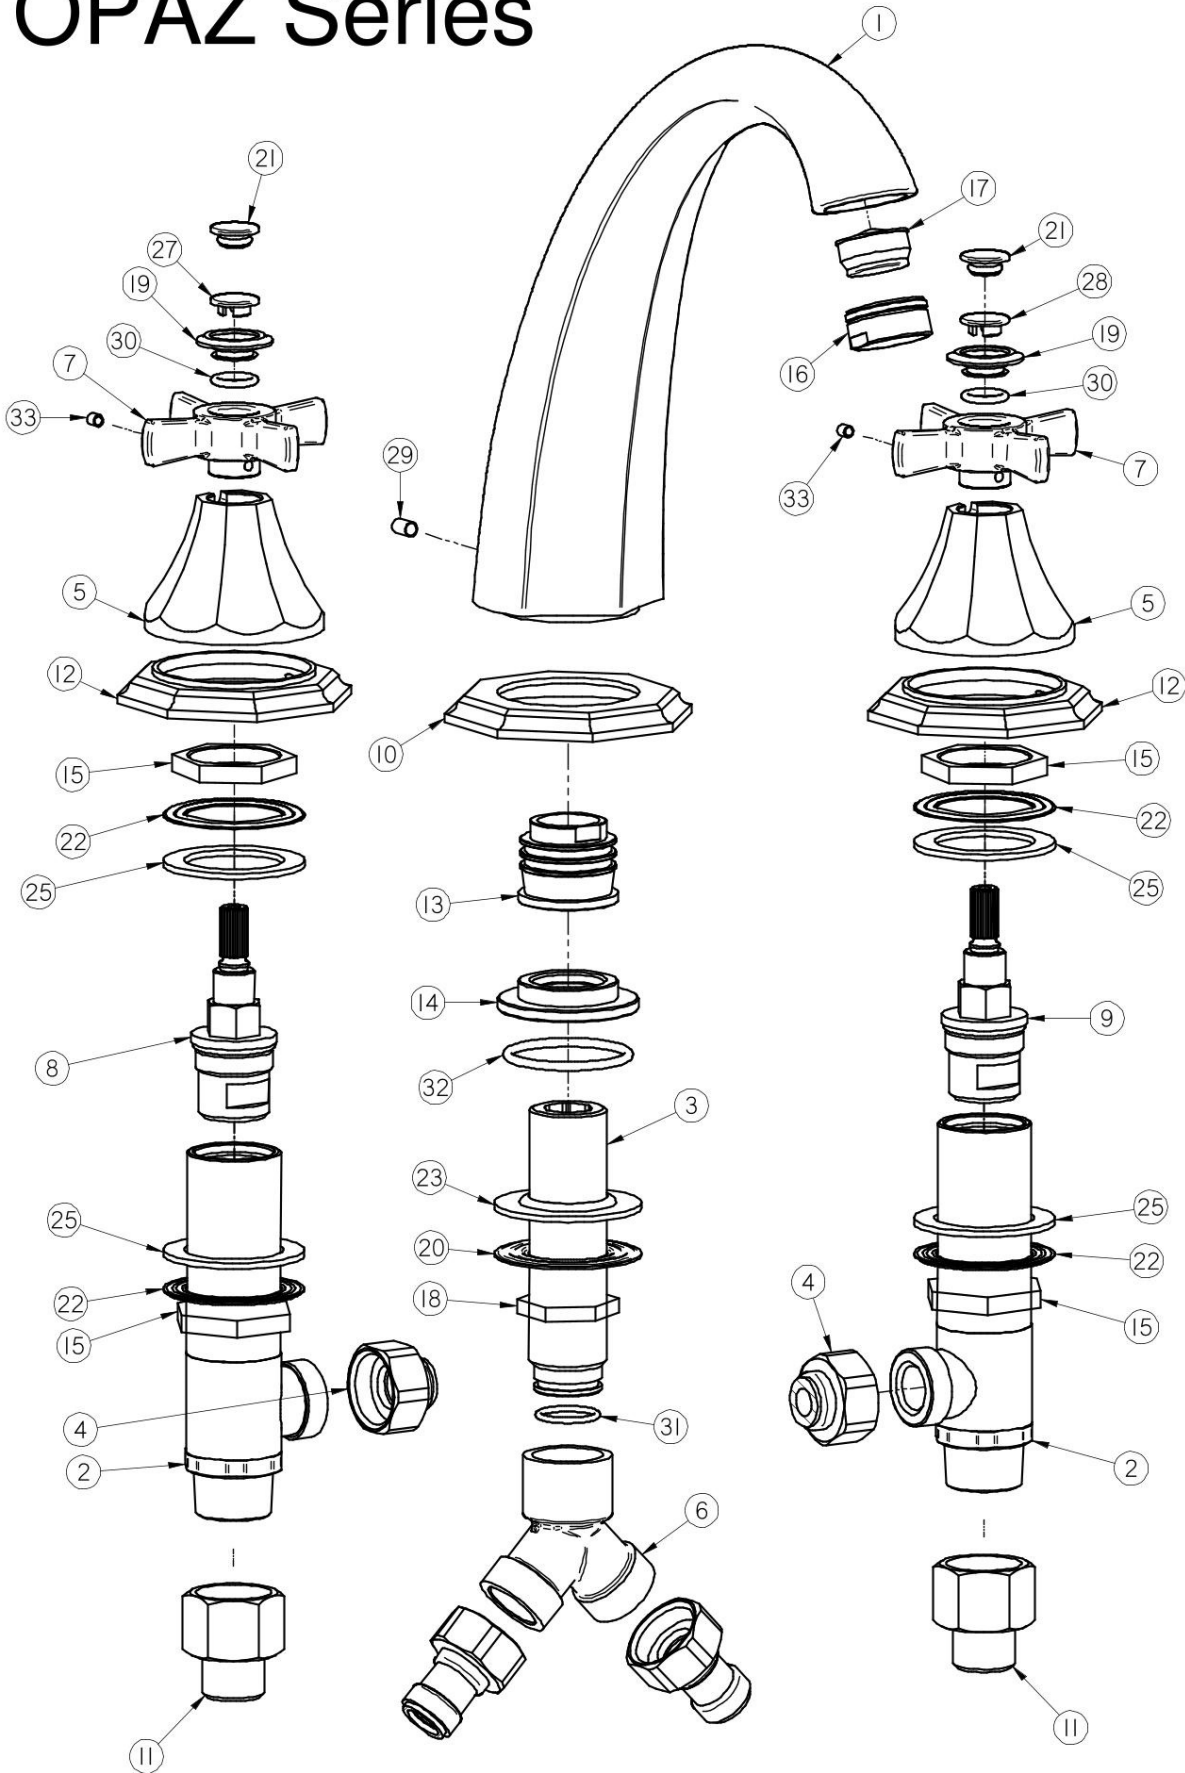

G-1950-C16L

TOPAZ Series

Topaz Diverter G-1955

GRAFF[®]
Art of Bath