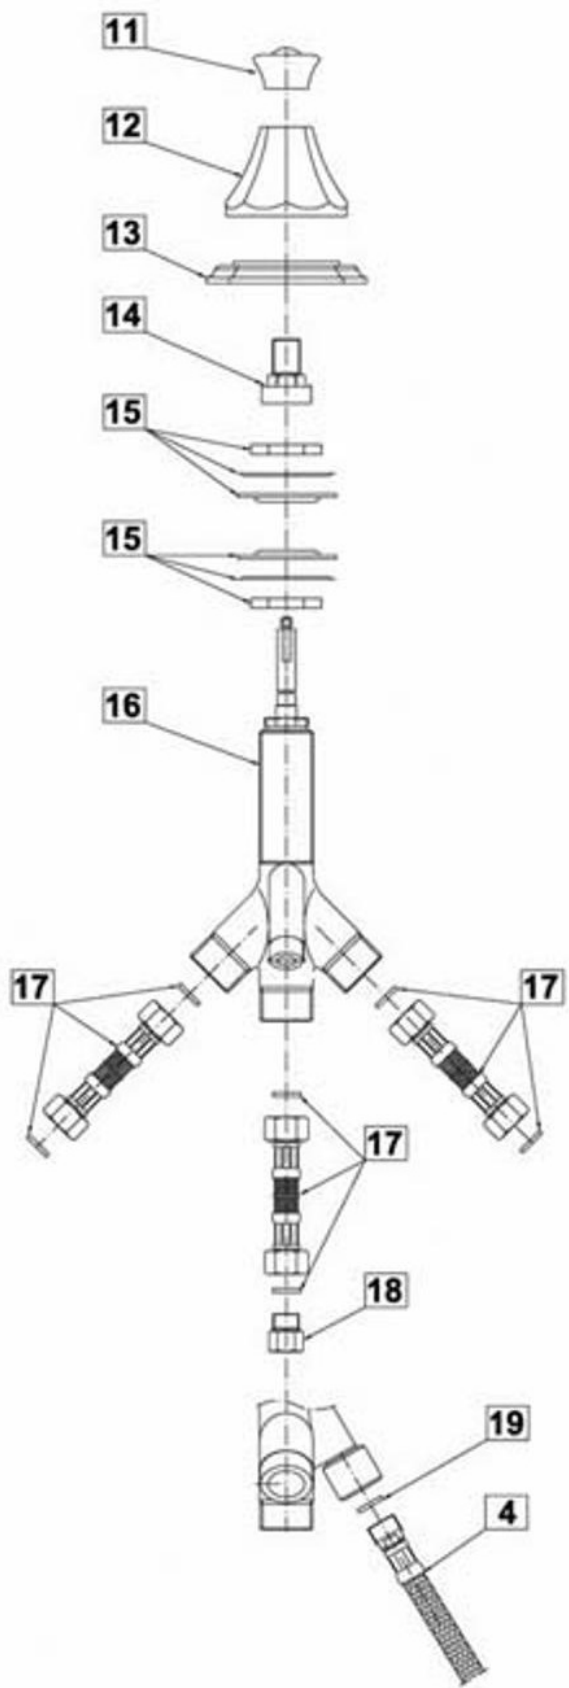

G-1950-C16L

TOPAZ Series

Topaz Diverter G-1955

GRAFF[®]
Art of Bath