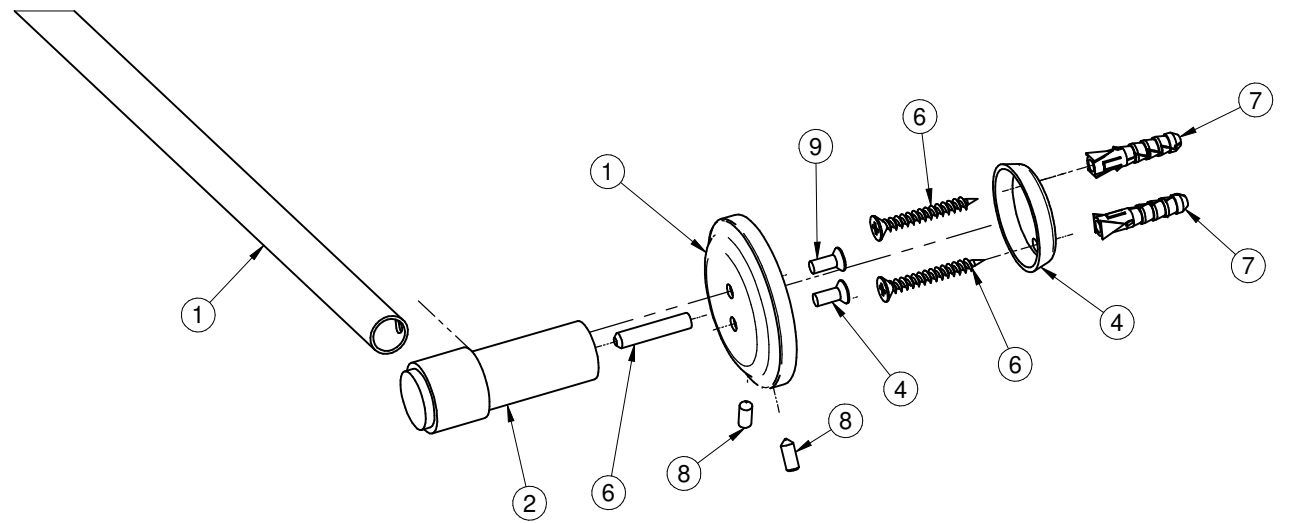

# G-19109

## Vintage Series

**GRAFF**<sup>®</sup>  
CUTTING EDGE DESIGN