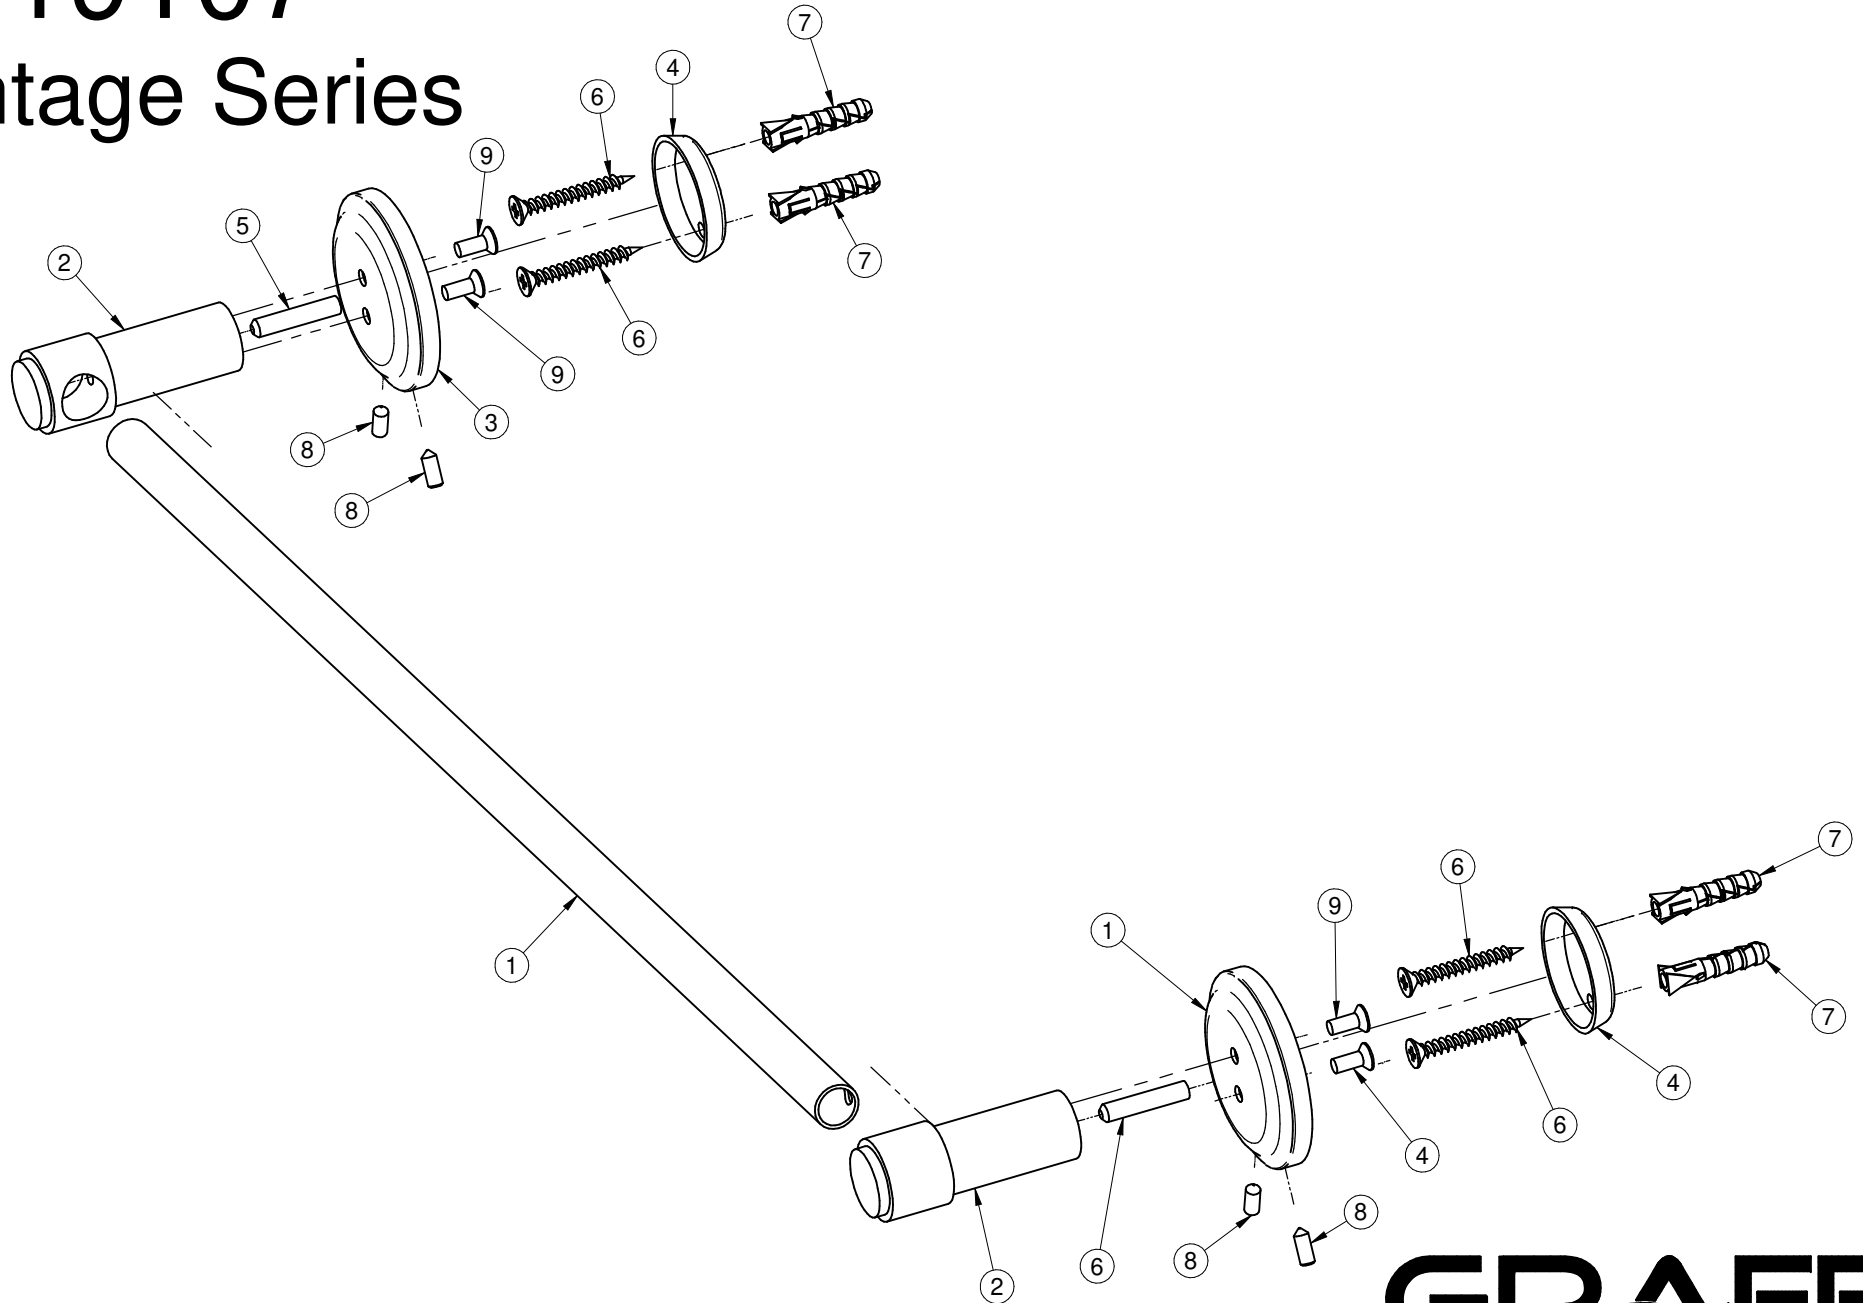

G-19107

Vintage Series

GRAFF[®]
CUTTING EDGE DESIGN