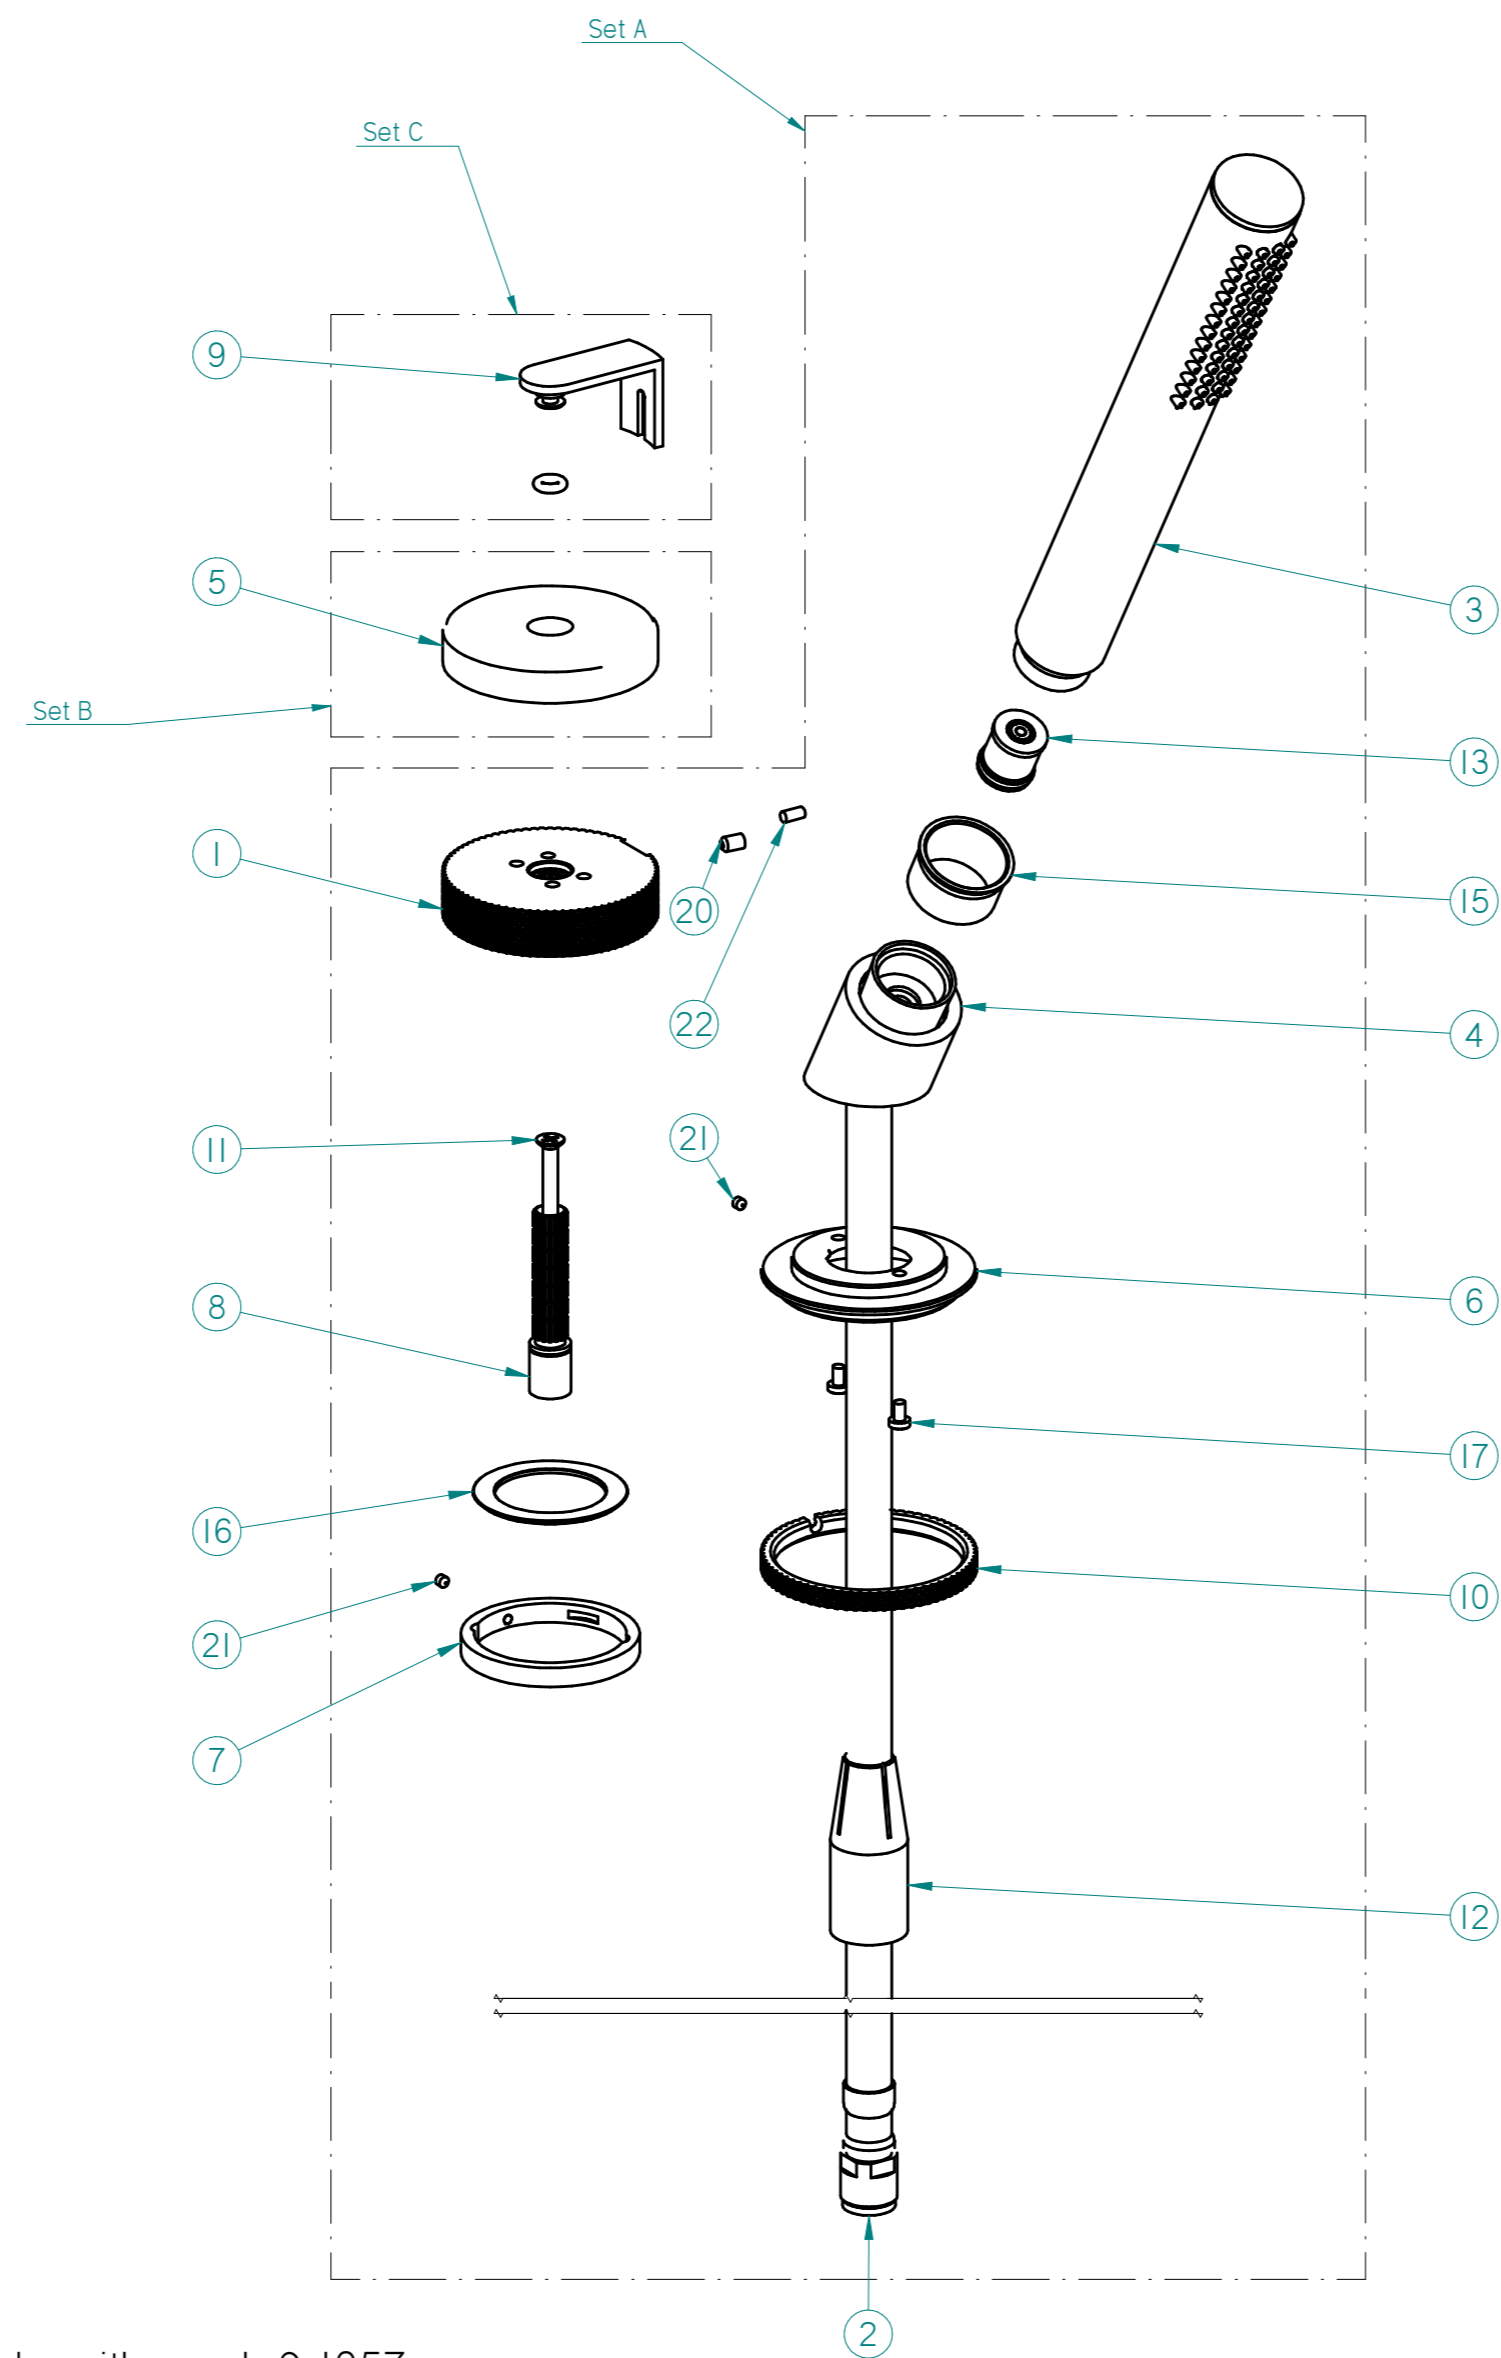

# G-11555-\*\*\*-L1\*\*-\*\*-T

## MOD+ Series

Trim works with rough G-1057