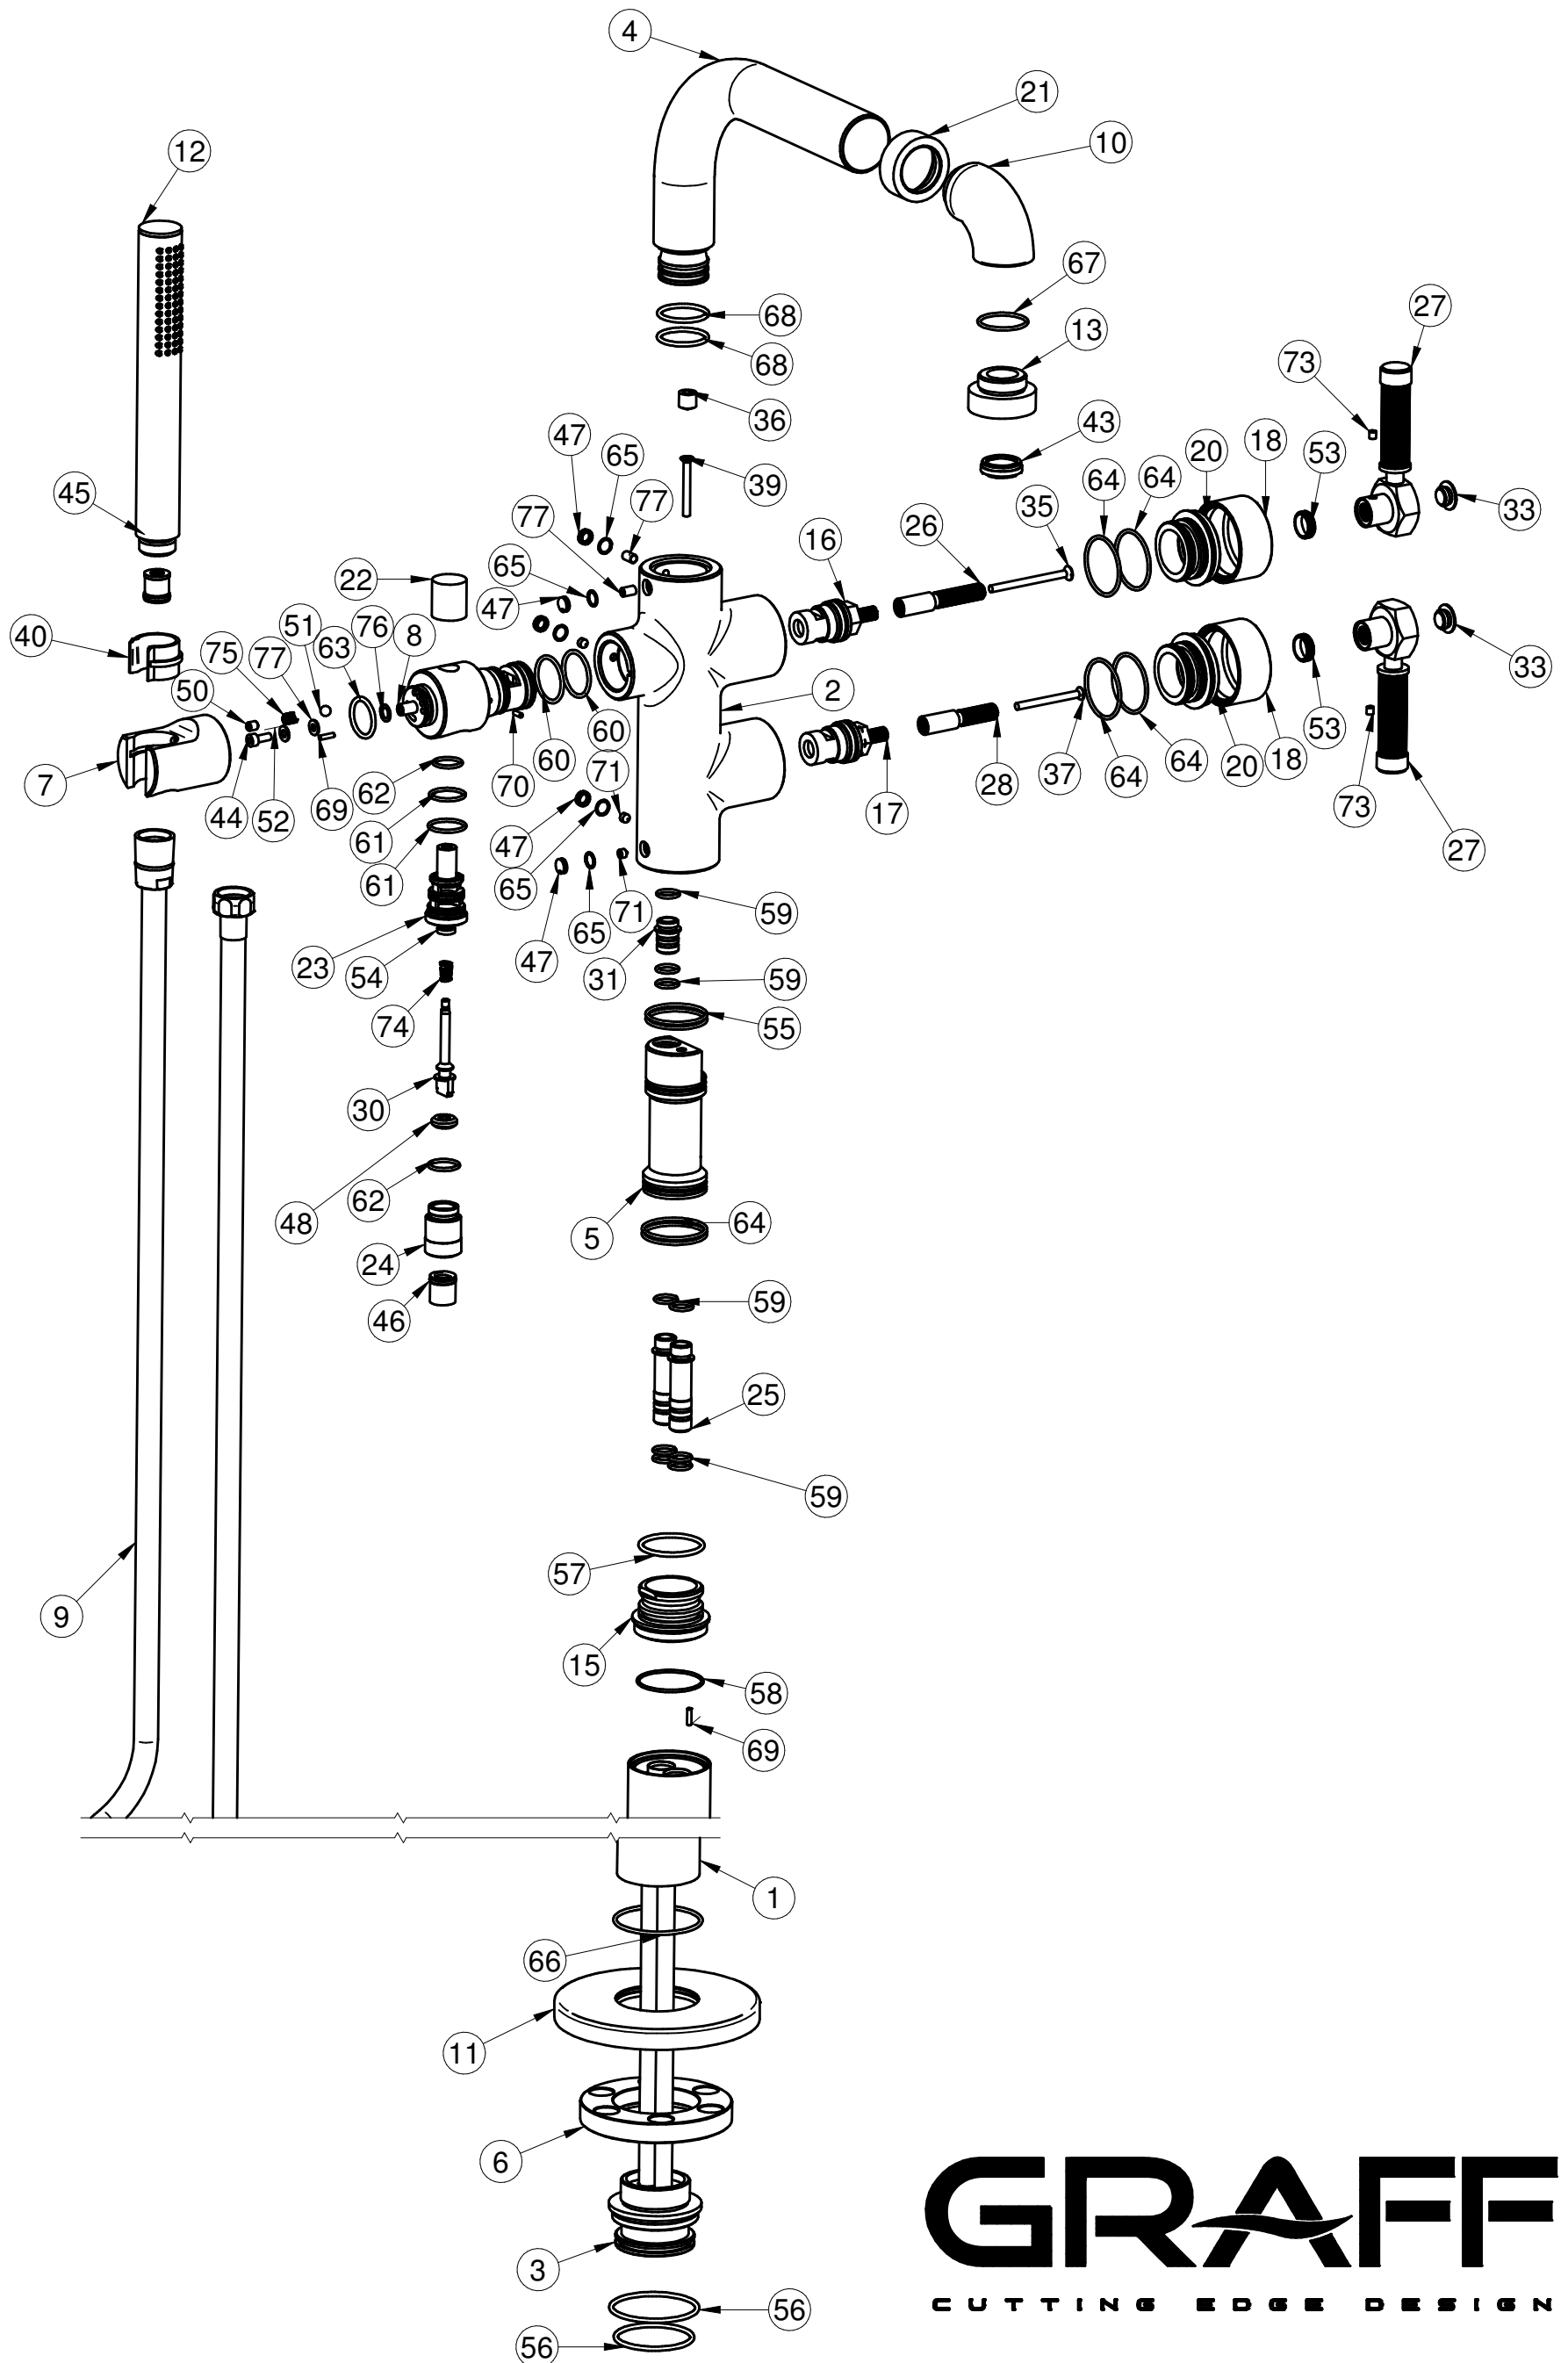

G-11354-LM56B-T

Vintage Series

GRAFF[®]
CUTTING EDGE DESIGN