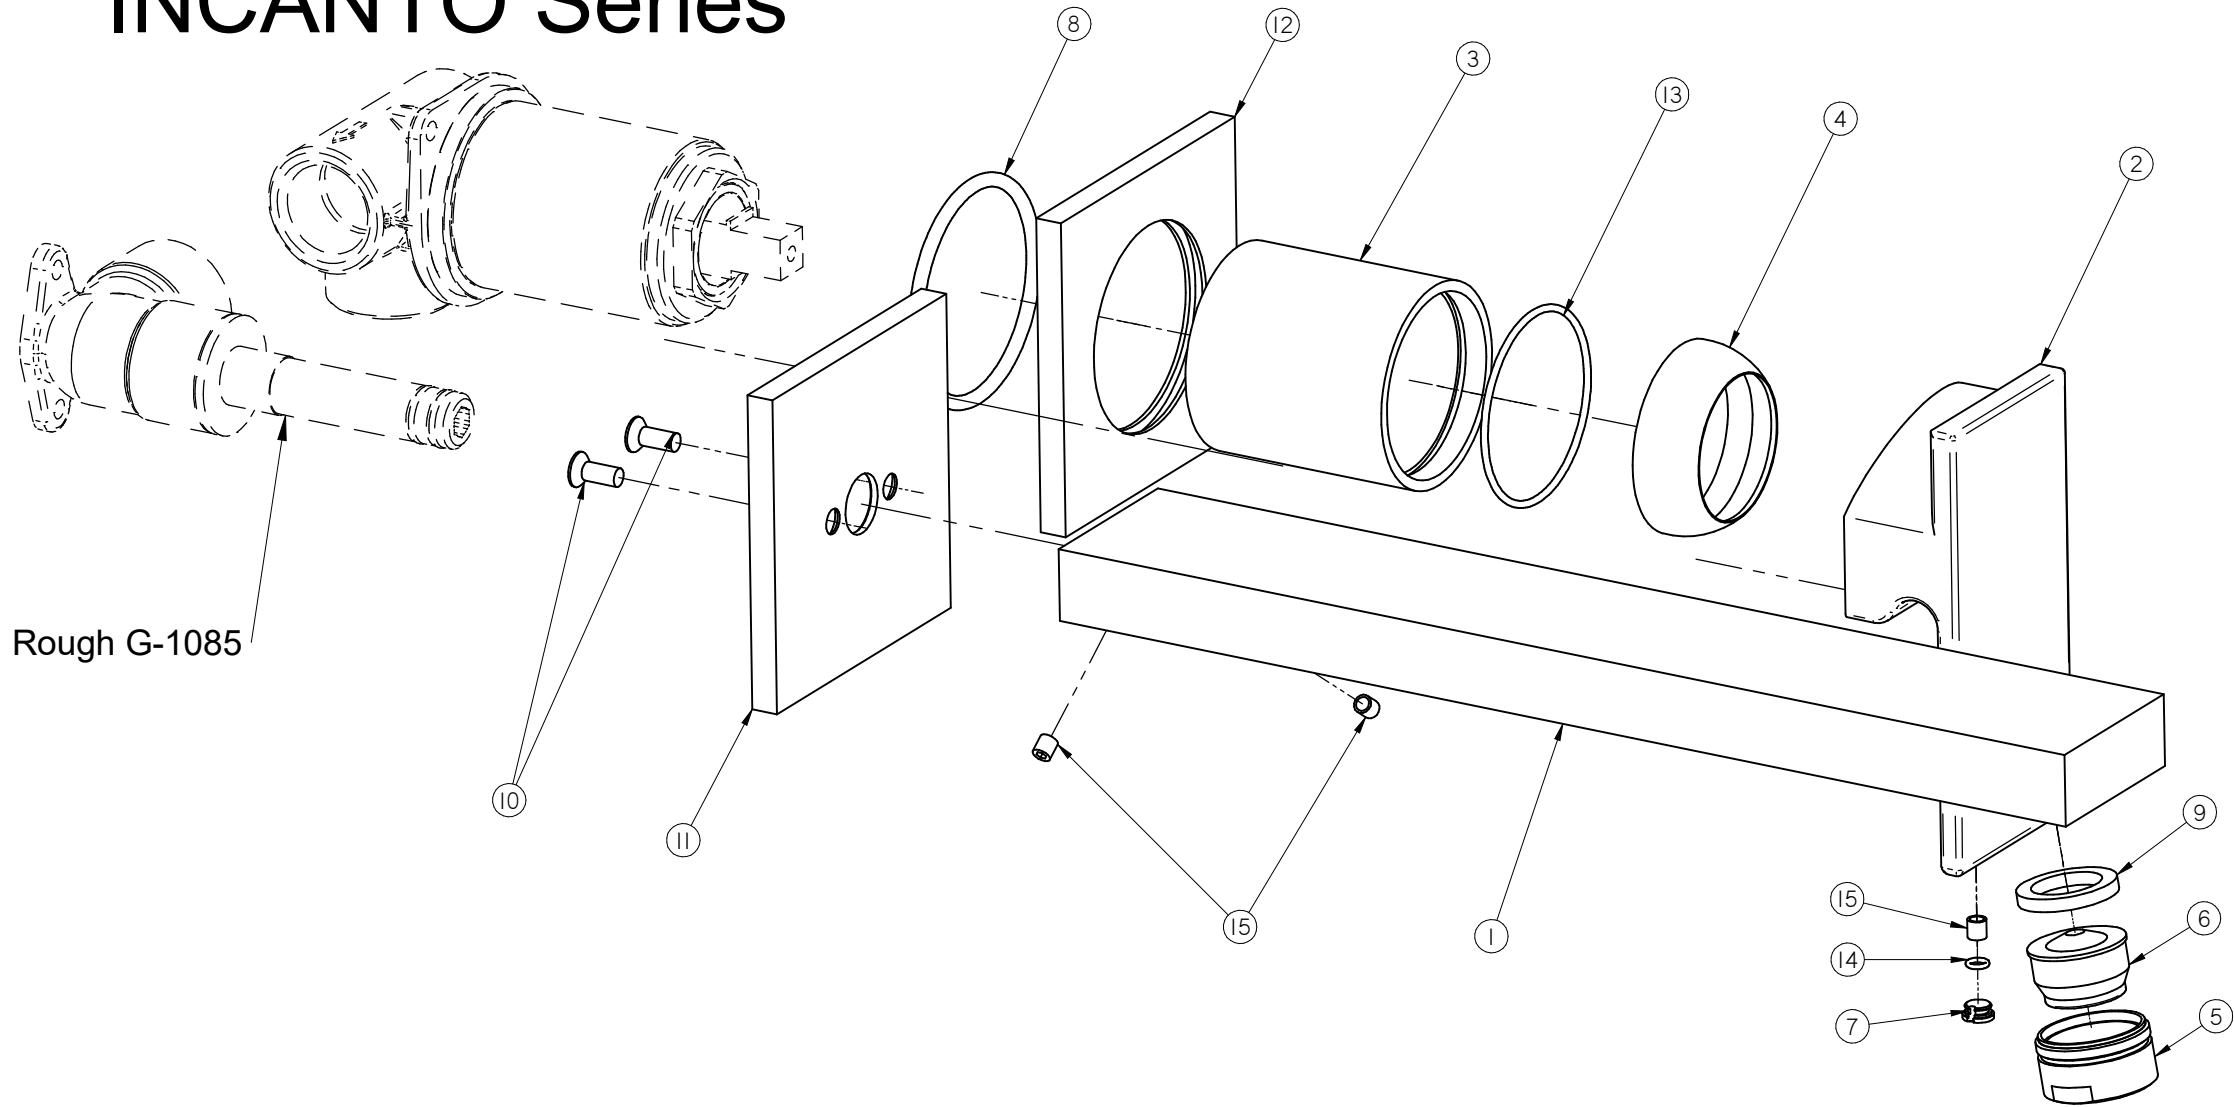

# GN-11236-LM55W-T

## INCANTO Series

Rough G-1085