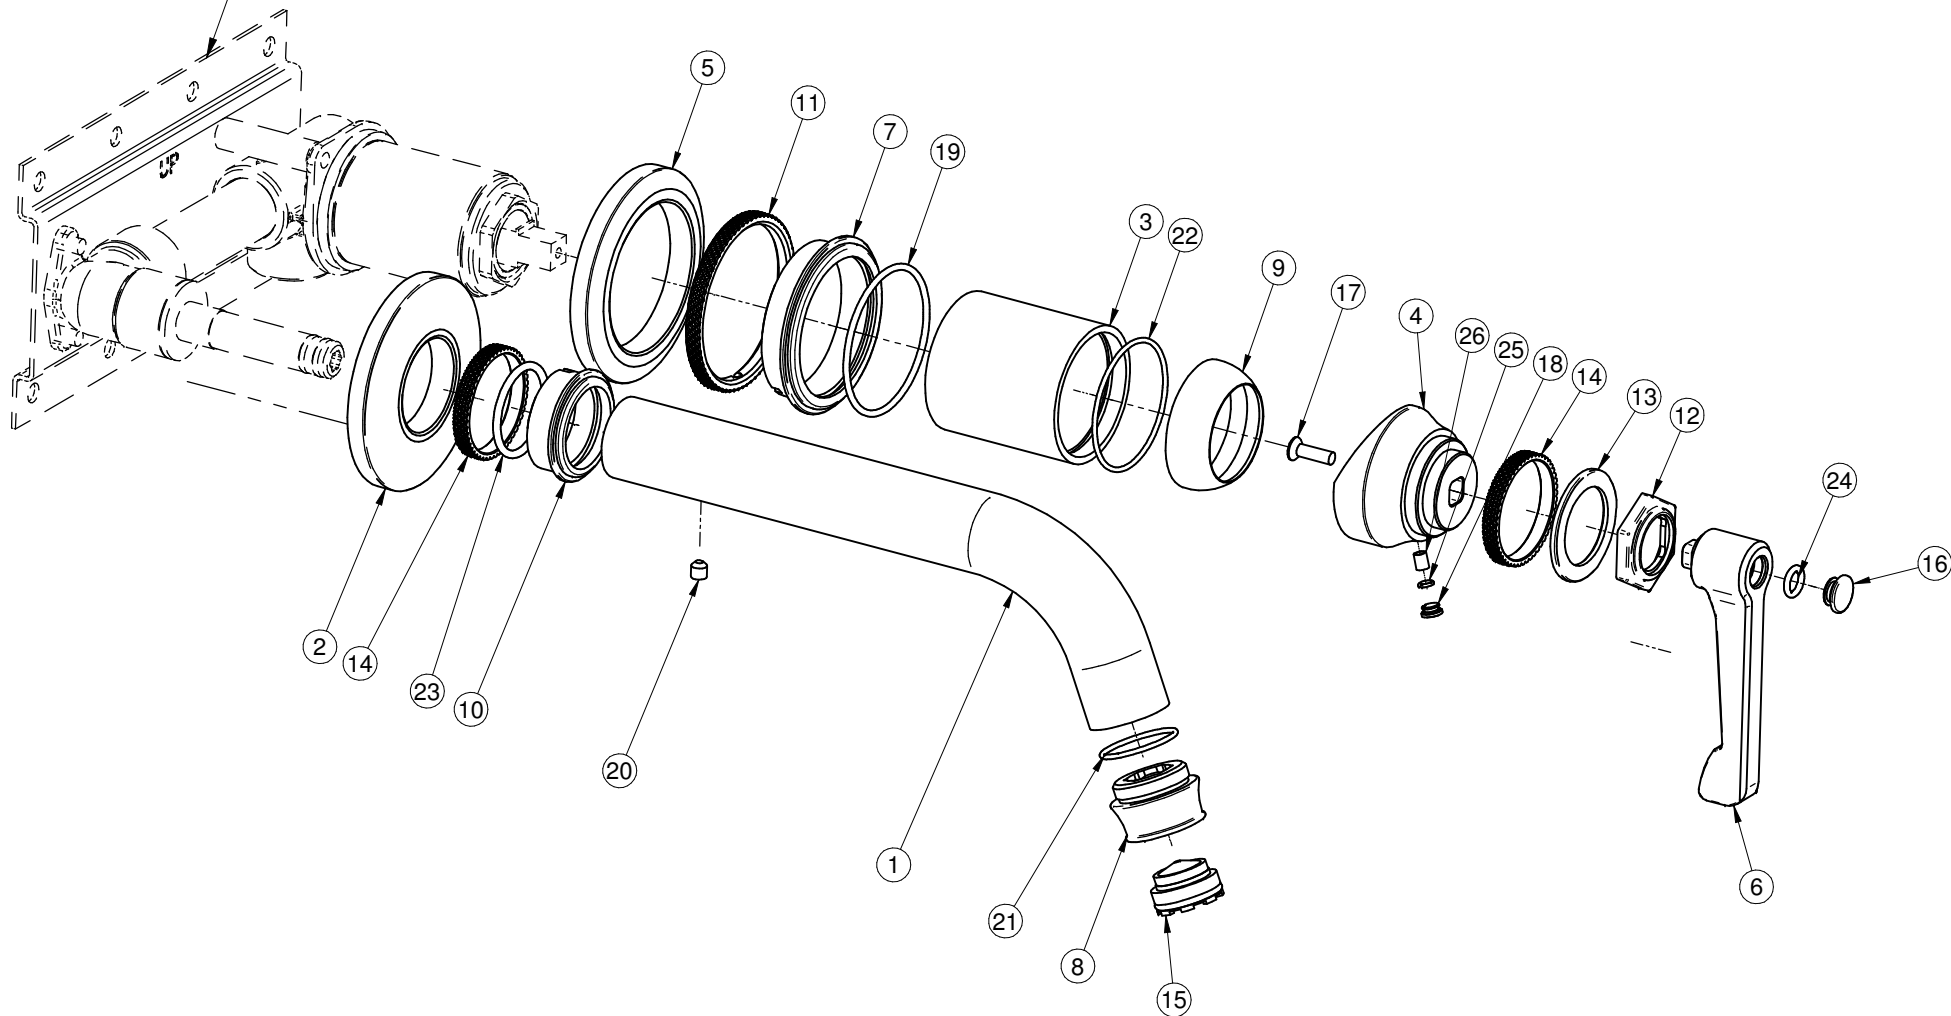

GN-11635-LM60W-T

VIGNOLA Series

Rough GN-1020 or GN-1085

GRAFF®
Art of Bath