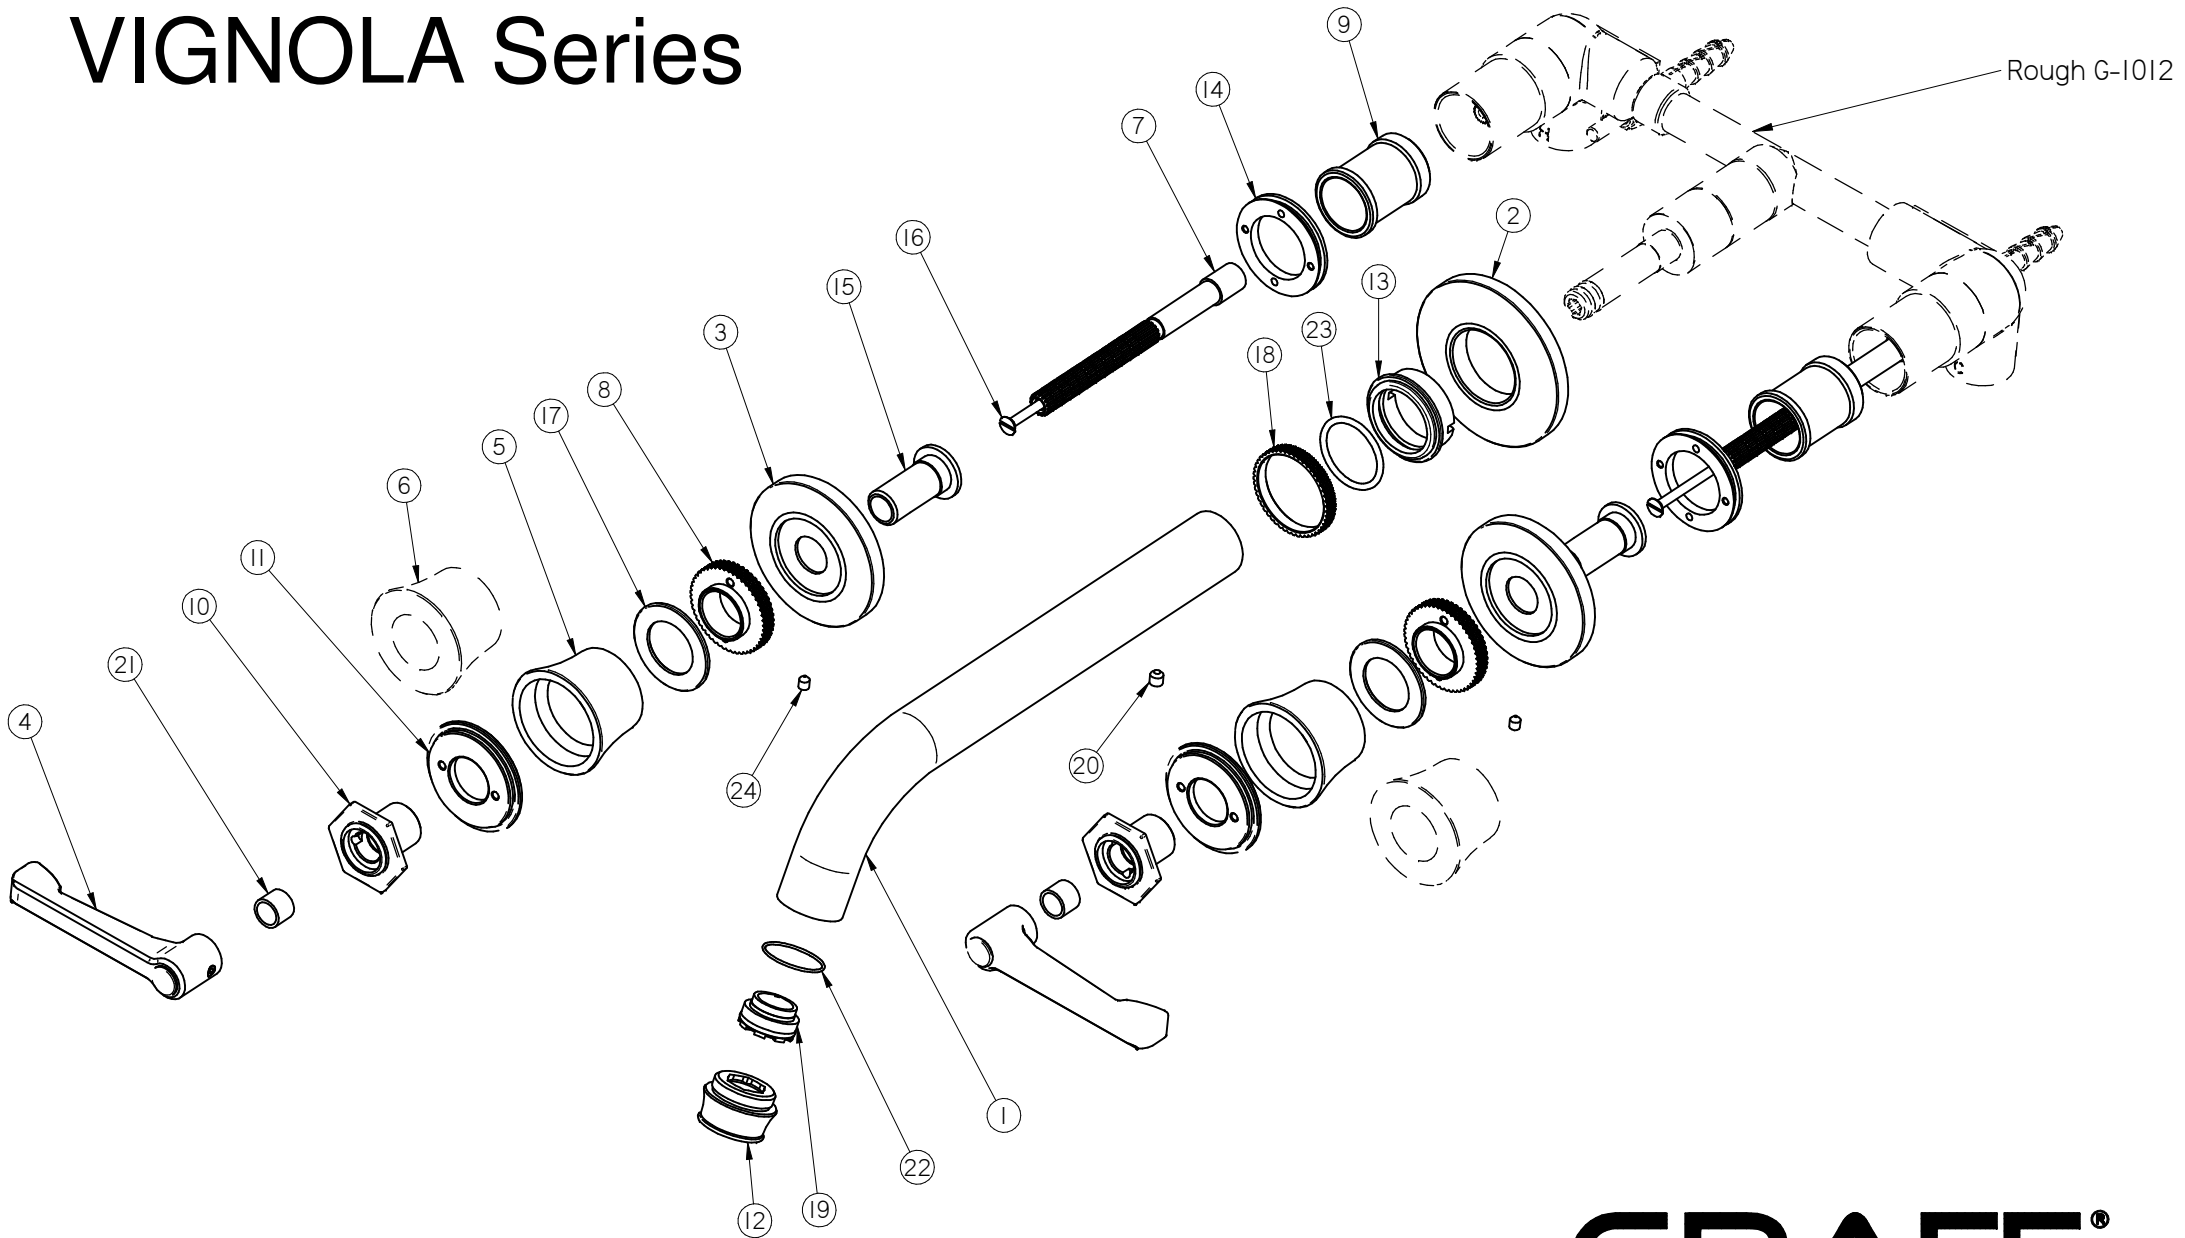

GN-11631-**-LM60B-T

VIGNOLA Series

GRAFF®
Art of Bath