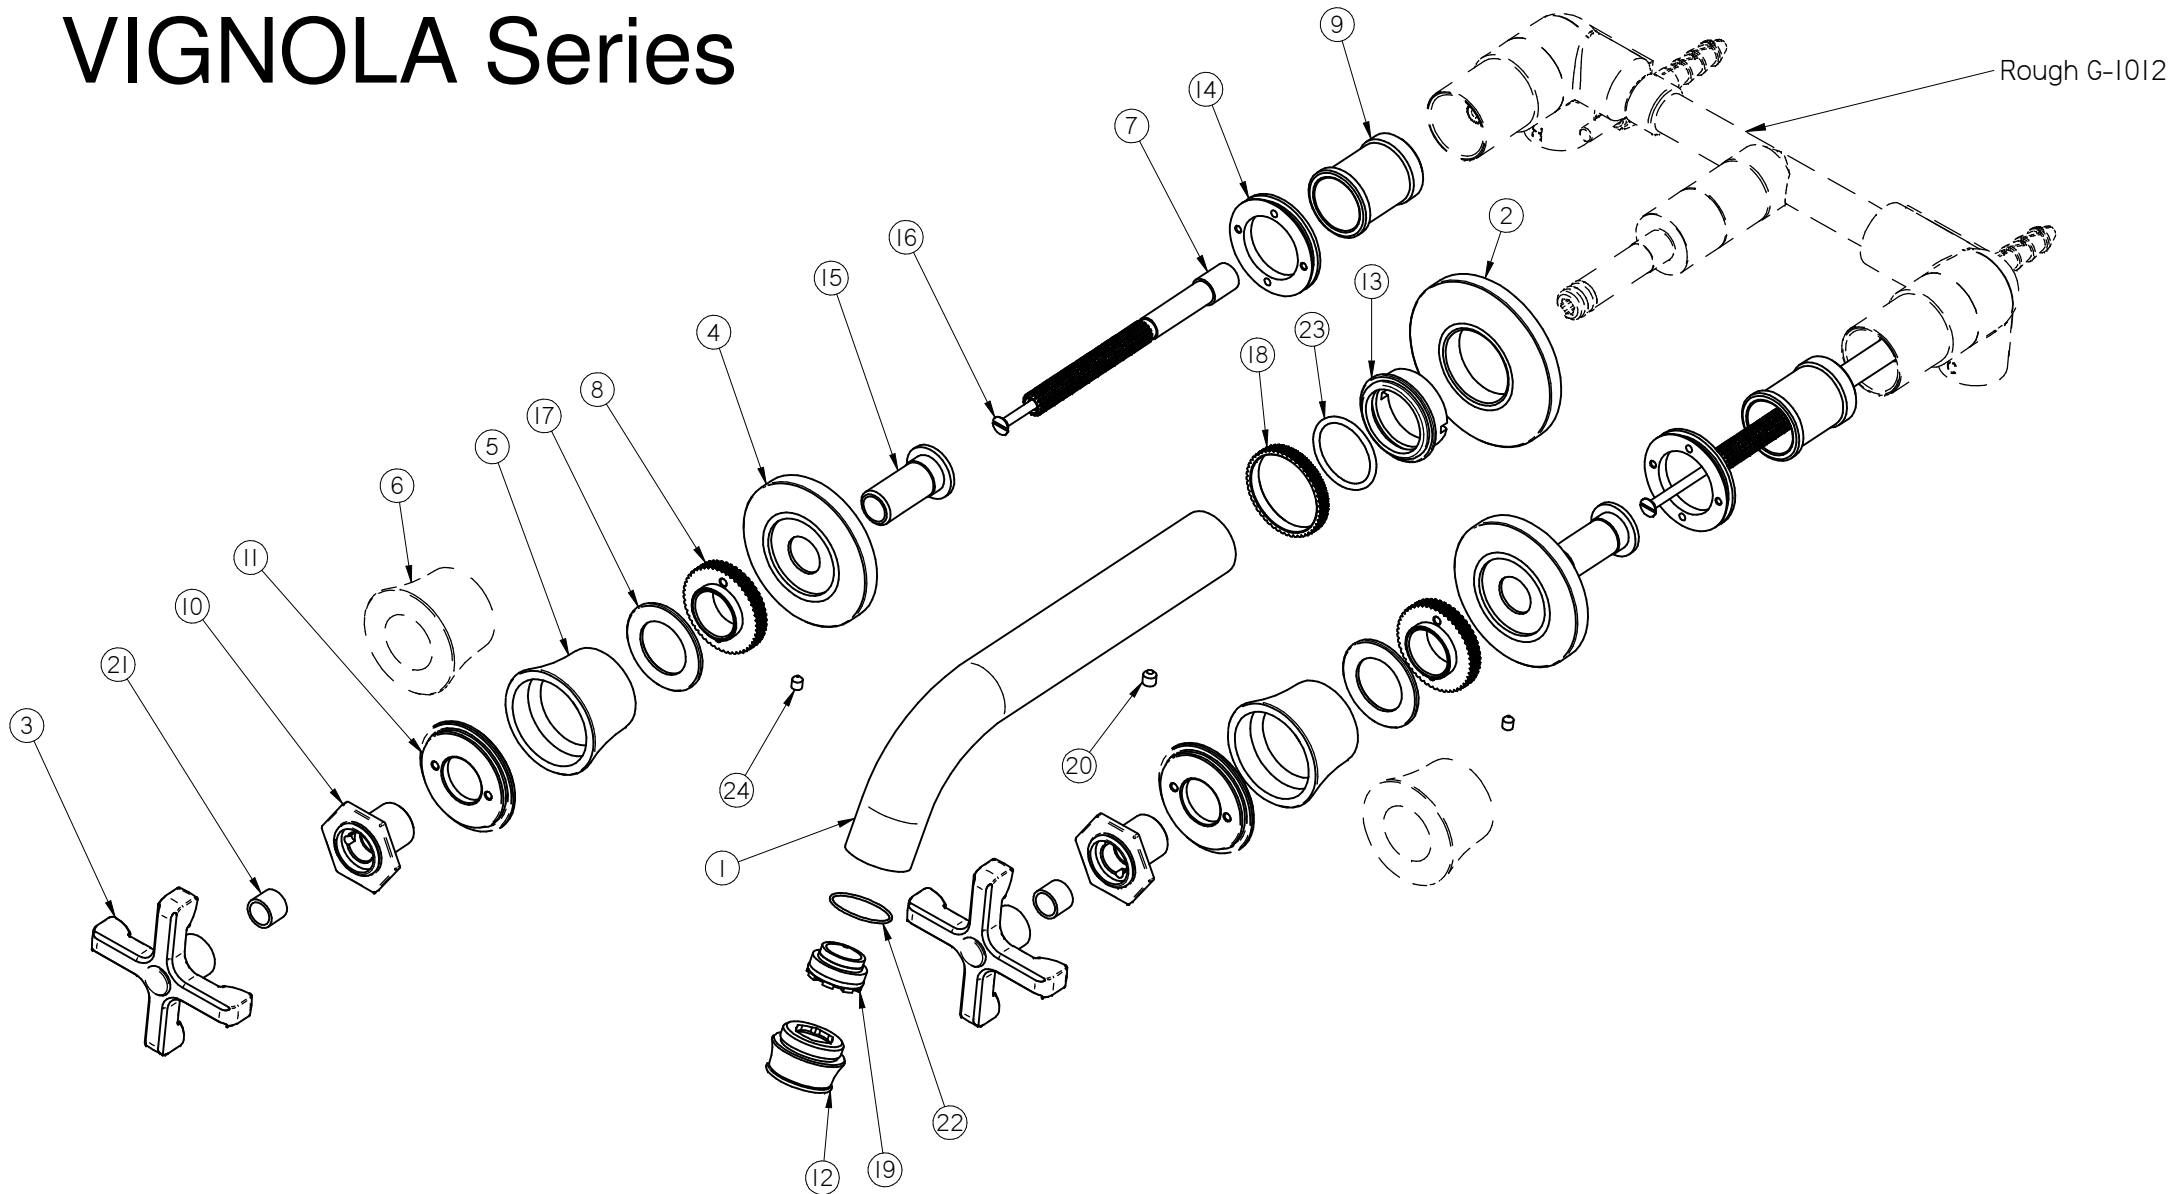

GN-11630-**-C20B-T

VIGNOLA Series

GRAFF®
Art of Bath