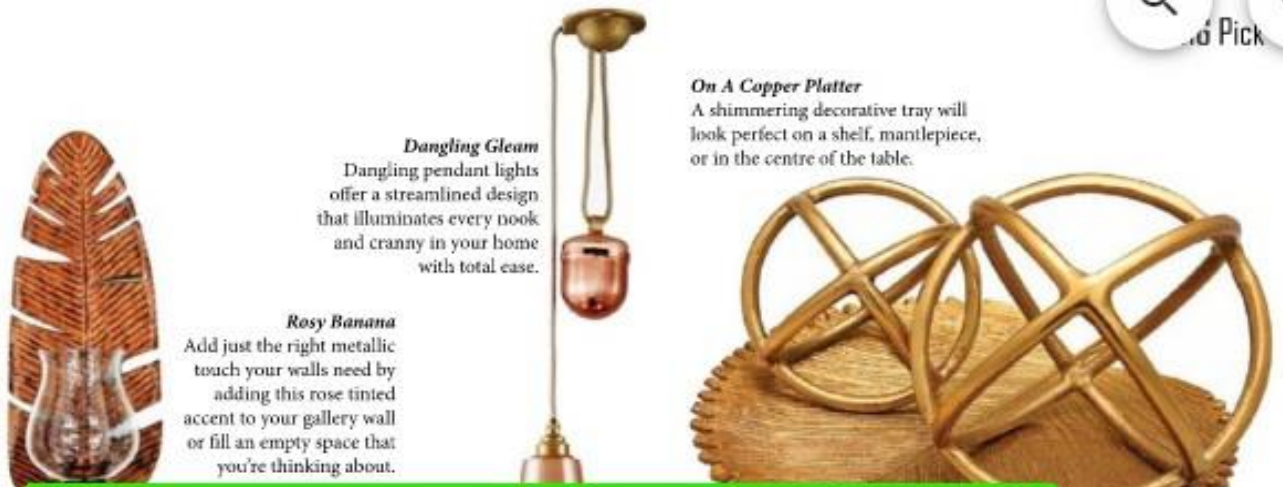

# THE IDEAL HOME AND GARDEN

**Dangling Gleam**  
Dangling pendant lights offer a streamlined design that illuminates every nook and cranny in your home with total ease.

**Rosy Banana**  
Add just the right metallic touch your walls need by adding this rose tinted accent to your gallery wall or fill an empty space that you're thinking about.