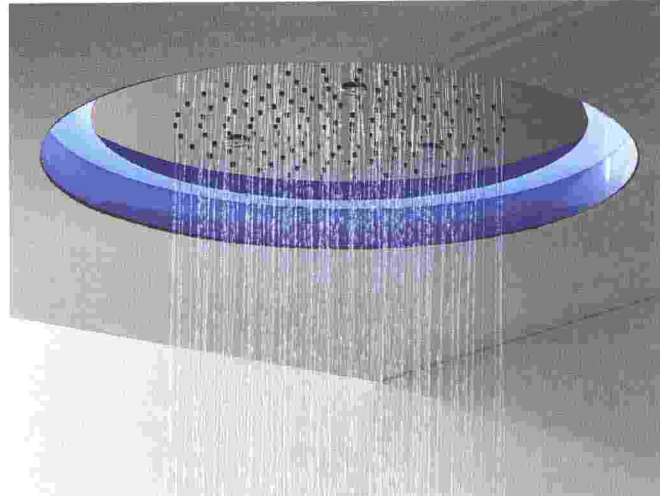

### ↑ CMD

Reach is the stylish new monitor arm available from CMD. Arguably one of the slimmest of its kind on the market today, Reach is available in silver, black and white and comes complete with quick release VESA and C clamp, through desk and 80mm grommet hole fixing kits as standard. The arm tension can be adjusted quickly using a simple Allen key system to support monitors ranging between 2kgs and 5kgs, covering most of the prevalent brands.  
[www.cmd-ltd.com](http://www.cmd-ltd.com)

### ↑ GRAFF

The GRAFF Shower program is the result of a modern and innovative approach to the industry. It includes several modular thermostatic elements for simultaneous control of separate jets, and a new range of showerheads. From watching videos to listening to music, the Aqua-Sense shower system provides a multimedia experience through the use of a technological touchpad. Aqua-Sense delivers a versatile wellness program with solutions for those who seek aesthetics, functionality, technology, eco-sustainability and performance.  
[graфф-faucets.com](http://graфф-faucets.com)

### ↓ Basalte

Basalte's Sentido is a multifunctional switch with an internal temperature sensor. It is divided into two or four touch-sensitive surfaces to control lights, shades and even music at the slightest touch. The innovative technology is combined with a sleek and modern design, and the new combination of precious metals in a handcrafted finish enables you to add Basalte as a true design statement in any project.  
[basalte.be](http://basalte.be)