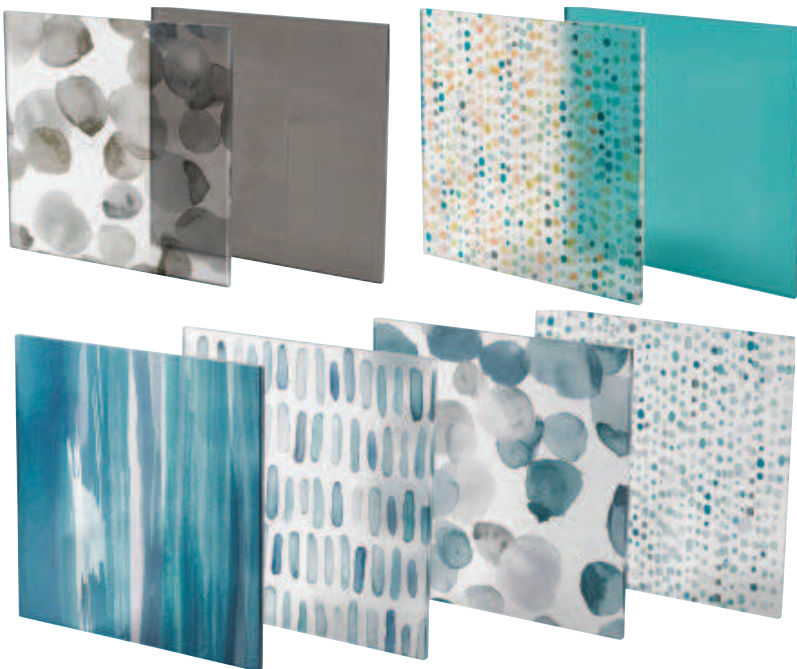

1

1. The Ametis Ring showerhead from **GRAFF** offers a luxury experience. The highly original design integrates LEDs at a six-color spectrum within the ring to support chromatherapy and different lighting “moods.” It also switches between a gentle flowing rain and waterfall settings. Available in chrome, architectural black, or white finishes. graфф-faucets.com

2. The Painterly Collection from **3form** brings an elegant calm to any interior. Five designs range from bold to delicate strokes and are hand-painted, photographed, then encapsulated in either Varia Ecoresin or Infinite Glass. Five colors are available in translucent for partitions, doors, or ceilings, and opaque for wall applications. 3-form.com

3. **EZClipse** transform recessed lighting into defining structures. One of five shade options can be attached to a patented magnetic fastening system, giving any interior a whole new look. They’re available in universal sizes and compatible with more than 85 percent of recessed lights. ezclipse.com

2

3

ARCHITECTURAL products