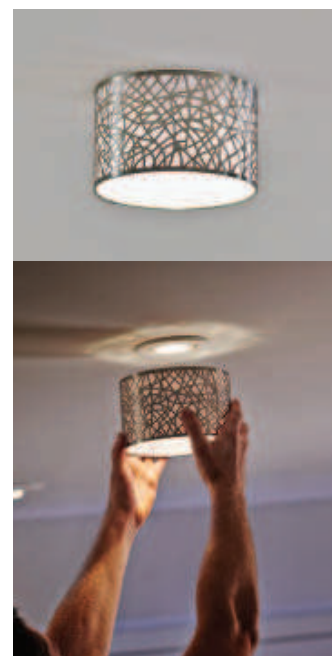

ARCHITECTURAL products