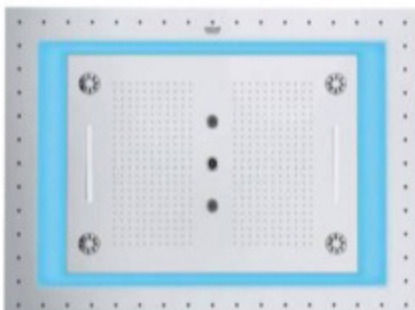

Personalised Bathrooms
The latest addition to the GROHE F-Series range is here. Transform your bathroom with the Rainshower 40" AquaSymphony.