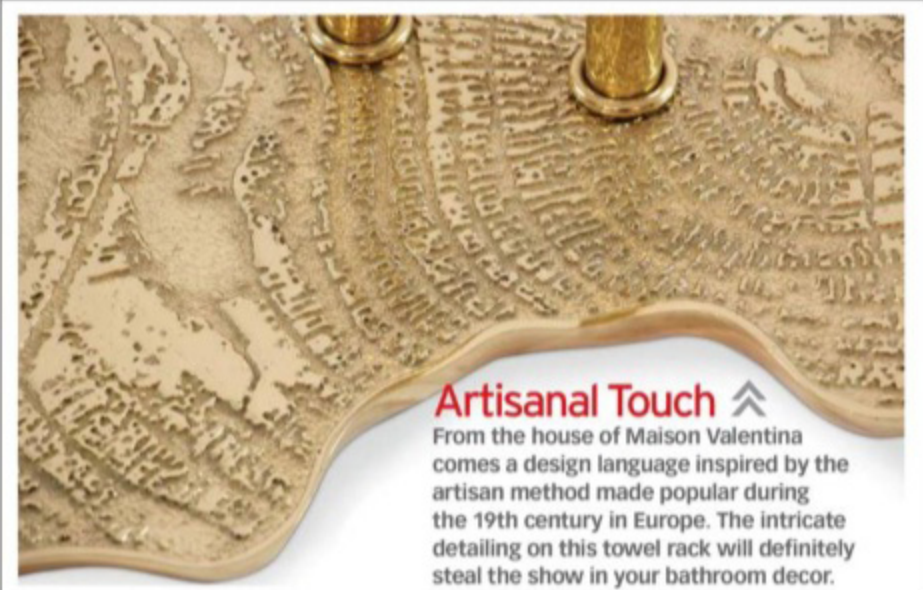

# Kitchens & Bathrooms

The latest on the not-so-small wonders that make our lives so much simpler

FEATURE **MEENAKSHI SHANKAR**

**Personalised Bathrooms**   
 The latest addition to the GROHE F-Series range is here. Transform your bathroom with the Rainshower 40" AquaSymphony.