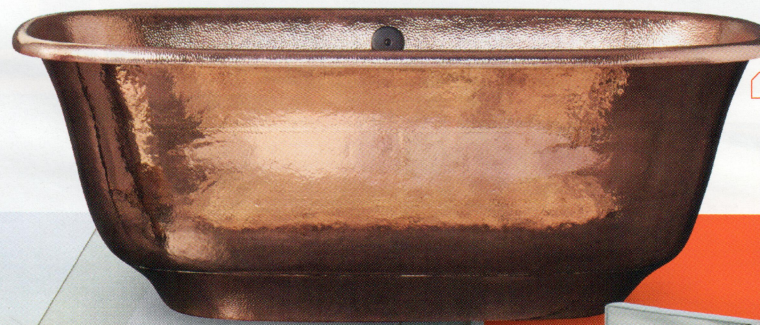

1

organic flow

Curved lines and earth tones prevail

1. Cecilie Manz's Luv above-counter DuraCeram basin and vanity in light blue by Duravit. duravit.us **circle 817**
2. Short brass basin tap in chrome finish with walnut handle by Green Home Design. greenhomedesign.eu **circle 818**
3. Santorini freestanding tub in polished, hammered 16-gauge copper by Native Trails. nativetrails.net **circle 819**
4. Suave 6010 brass wall-mount single-lever faucet with chrome plating by Lacava. lacava.com **circle 820**
5. I Tessuti di Cerim collection Decoro 3-D porcelain tile by Florim. cerim.it **circle 821**
6. Mega large-format rectified color-body porcelain tiles in matte mud (on floor) and polished Apuano (on island) by Italgraniti Group. italgranitigroup.com **circle 822**
7. XLight 6mm-thin porcelain tile in Kala white by Porcelanosa. porcelanosa-usa.com **circle 823**
8. M-Series slim-profile solid-brass shower system in polished chrome finish by Graff. graff-faucets.com **circle 824**

2

8

7

4