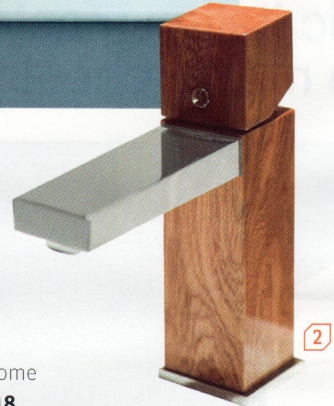

### Curved lines and earth tones prevail

1. Cecilie Manz's Luv above-counter DuraCeram basin and vanity in light blue by Duravit. [duravit.us](http://duravit.us) **circle 817**
2. Short brass basin tap in chrome finish with walnut handle by Green Home Design. [greenhomedesign.eu](http://greenhomedesign.eu) **circle 818**
3. Santorini freestanding tub in polished, hammered 16-gauge copper by Native Trails. [nativetrails.net](http://nativetrails.net) **circle 819**
4. Suave 6010 brass wall-mount single-lever faucet with chrome plating by Lacava. [lacava.com](http://lacava.com) **circle 820**
5. I Tessuti di Cerim collection Decoro 3-D porcelain tile by Florim. [cerim.it](http://cerim.it) **circle 821**
6. Mega large-format rectified color-body porcelain tiles in matte mud (on floor) and polished Apuano (on island) by Italgraniti Group. [italgranitigroup.com](http://italgranitigroup.com) **circle 822**
7. XLight 6mm-thin porcelain tile in Kala white by Porcelanosa. [porcelanosa-usa.com](http://porcelanosa-usa.com) **circle 823**
8. M-Series slim-profile solid-brass shower system in polished chrome finish by Graff. [graff-faucets.com](http://graff-faucets.com) **circle 824**