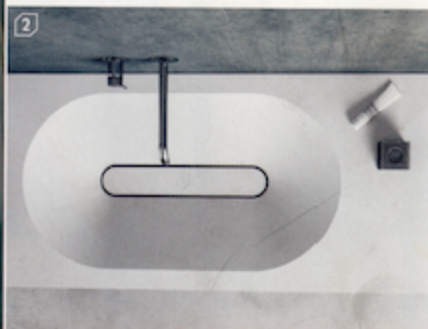

in the flow

Contemporary melds with tradition in fittings, fixtures, and decor

1. Posidonia wall covering in water-resistant fiberglass composite by Wall&Decò.
2. Benitier sink in Meridian solid surfacing by Le Projet.
3. Trentamillimetri shower tray in Solytex mineral composite by Scarabeo.
4. Descanso sink fittings in burnished brass by California Faucets.
5. Dorrance 2980 sink fittings in brass with Flat Black finish by Newport Brass.
6. Incanto floor-mounted tub filler in polished chrome by Graff.
7. Z316 faucet in steel by Zizzeri.

See page 78 for sources. ➔

1

2

3

7

6

5

4