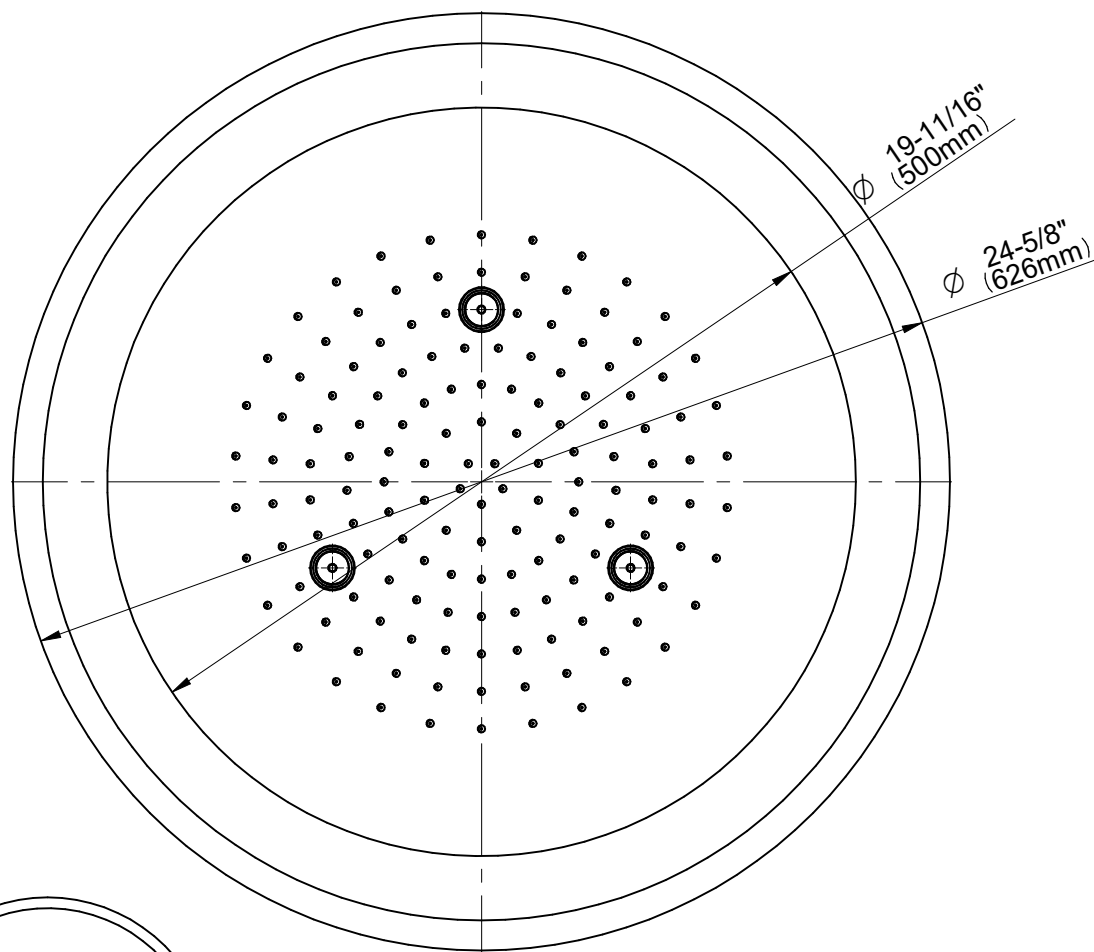

G-8232

Aqua - Sense Series

GRAFF[®]
Art of Bath