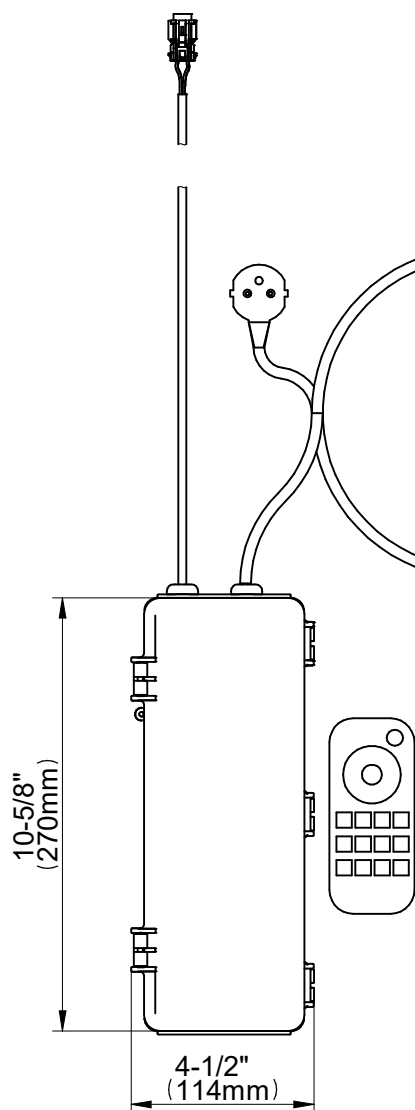

G-8232

Aqua - Sense Series

GRAFF[®]
Art of Bath