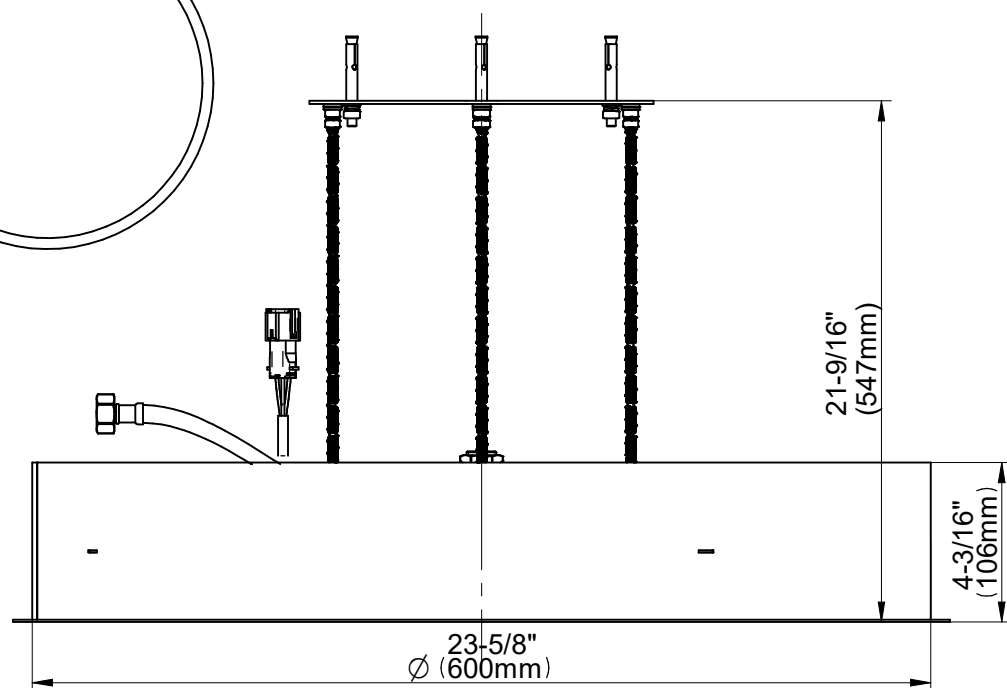

G-8232

Aqua - Sense Series

GRAFF[®]
Art of Bath