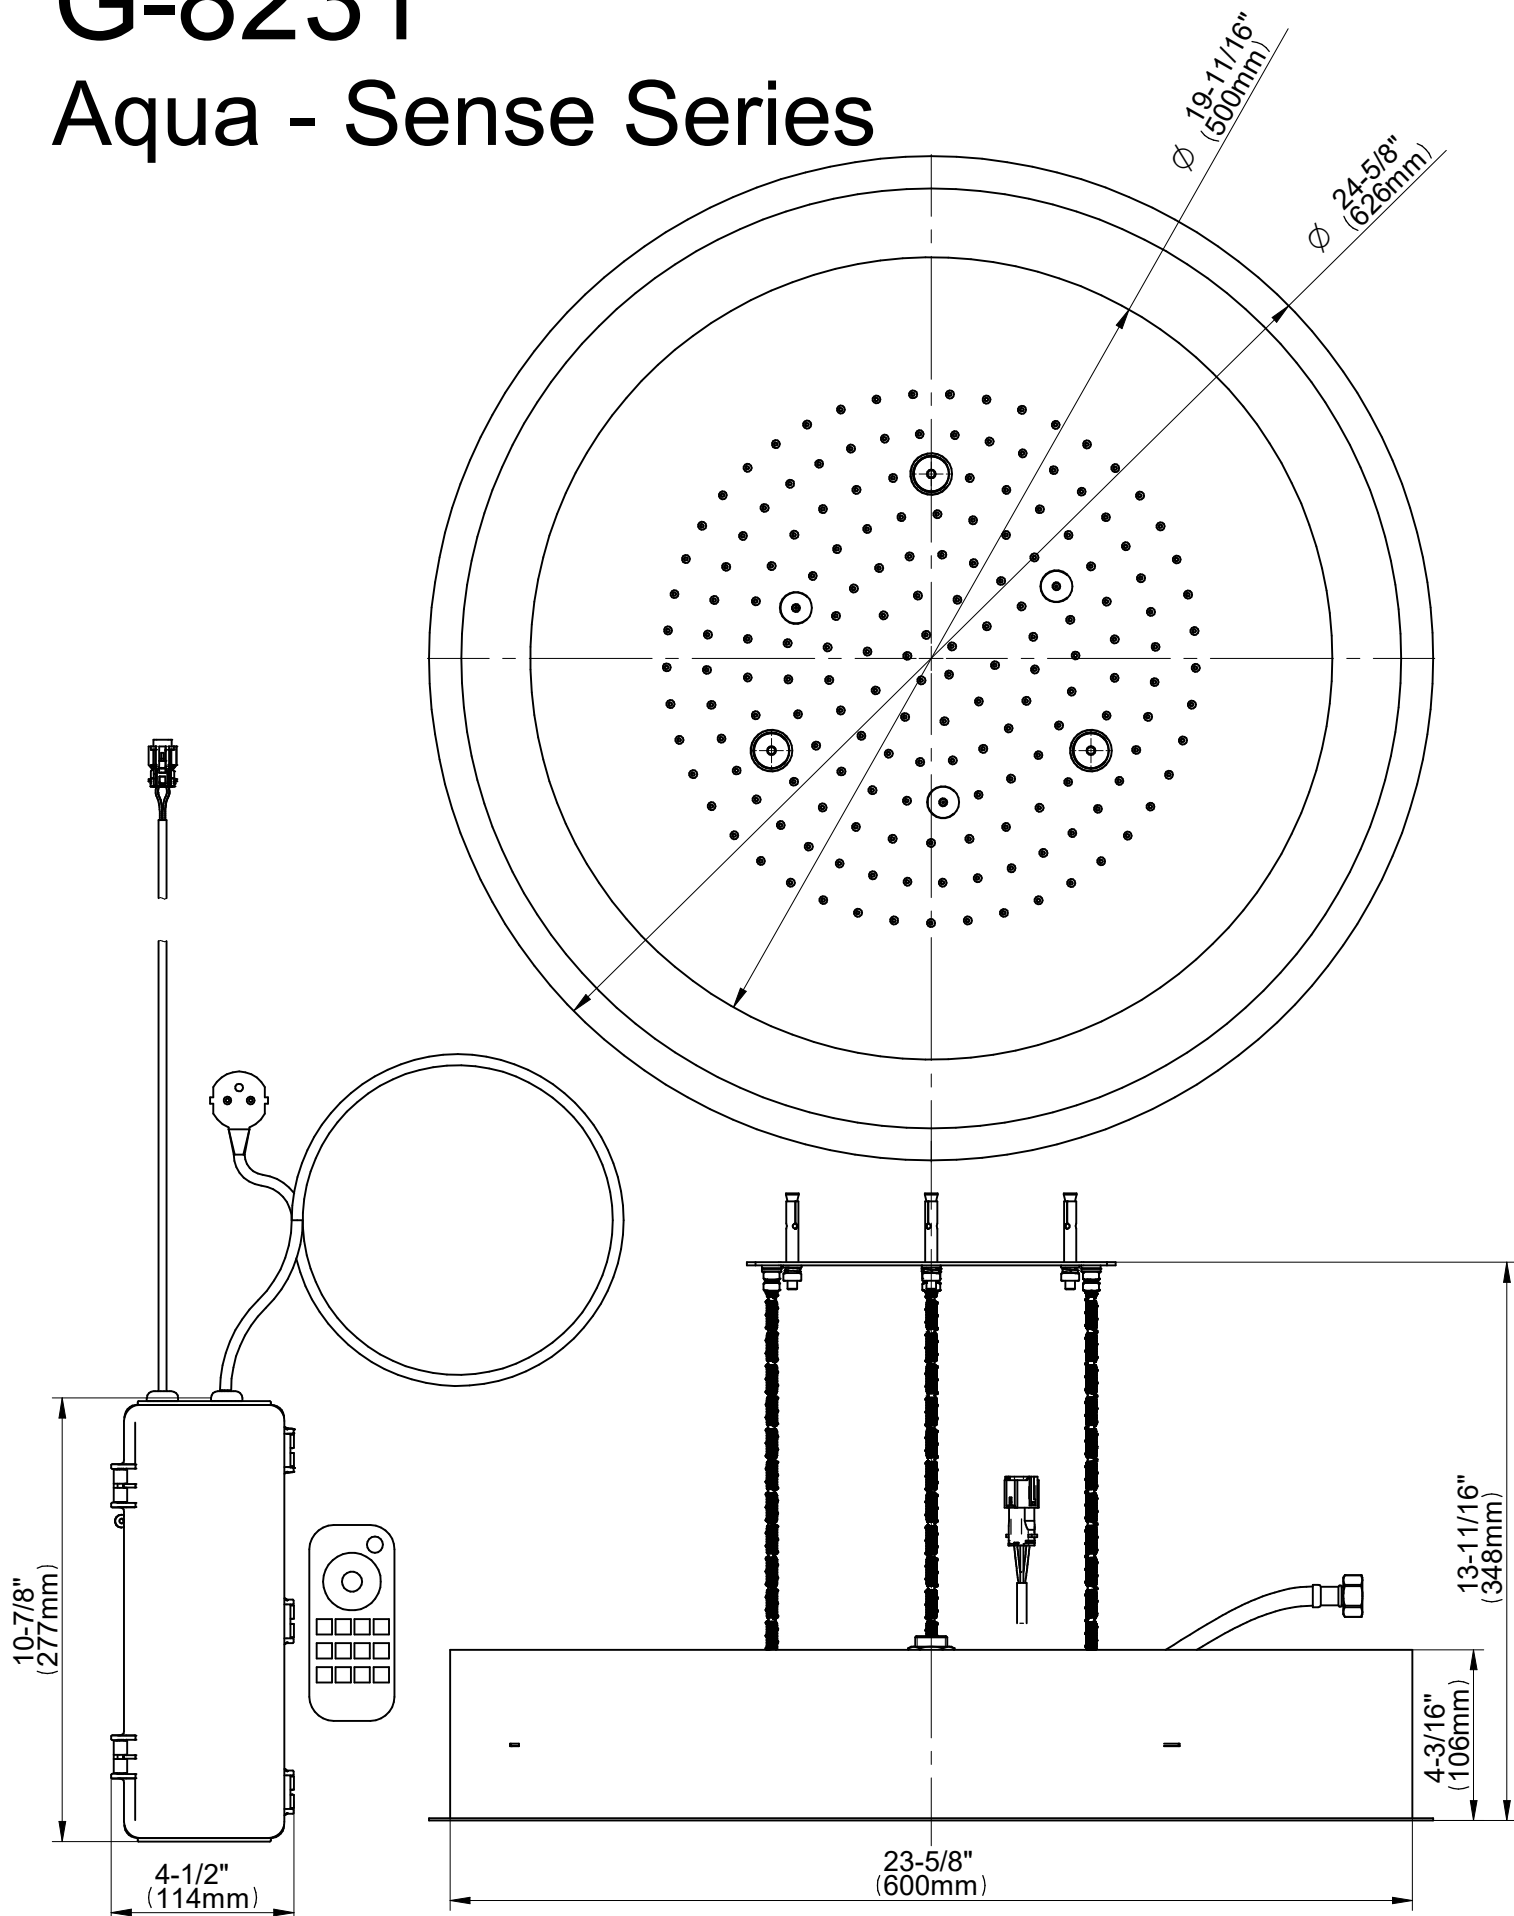

G-8231

Aqua - Sense Series

GRAFF[®]
Art of Bath