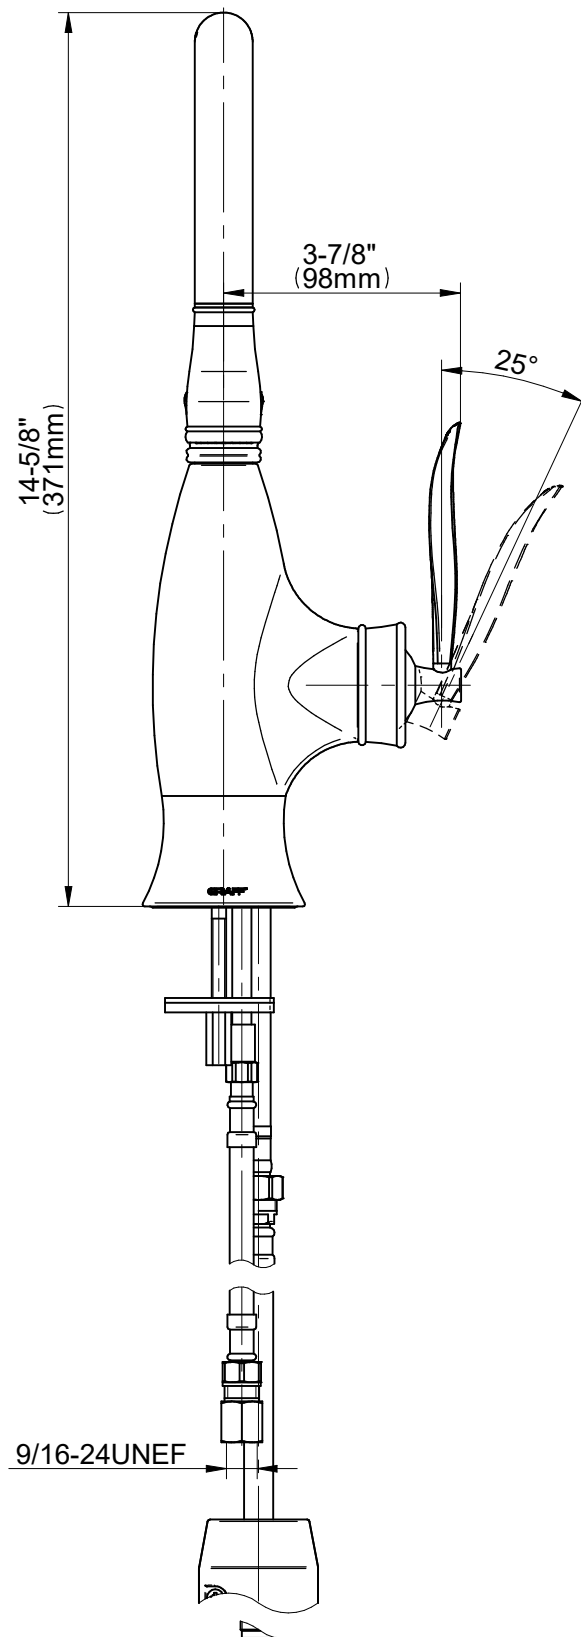

GN-5834-LM51

Bollero Series

GRAFF[®]
Art of Bath