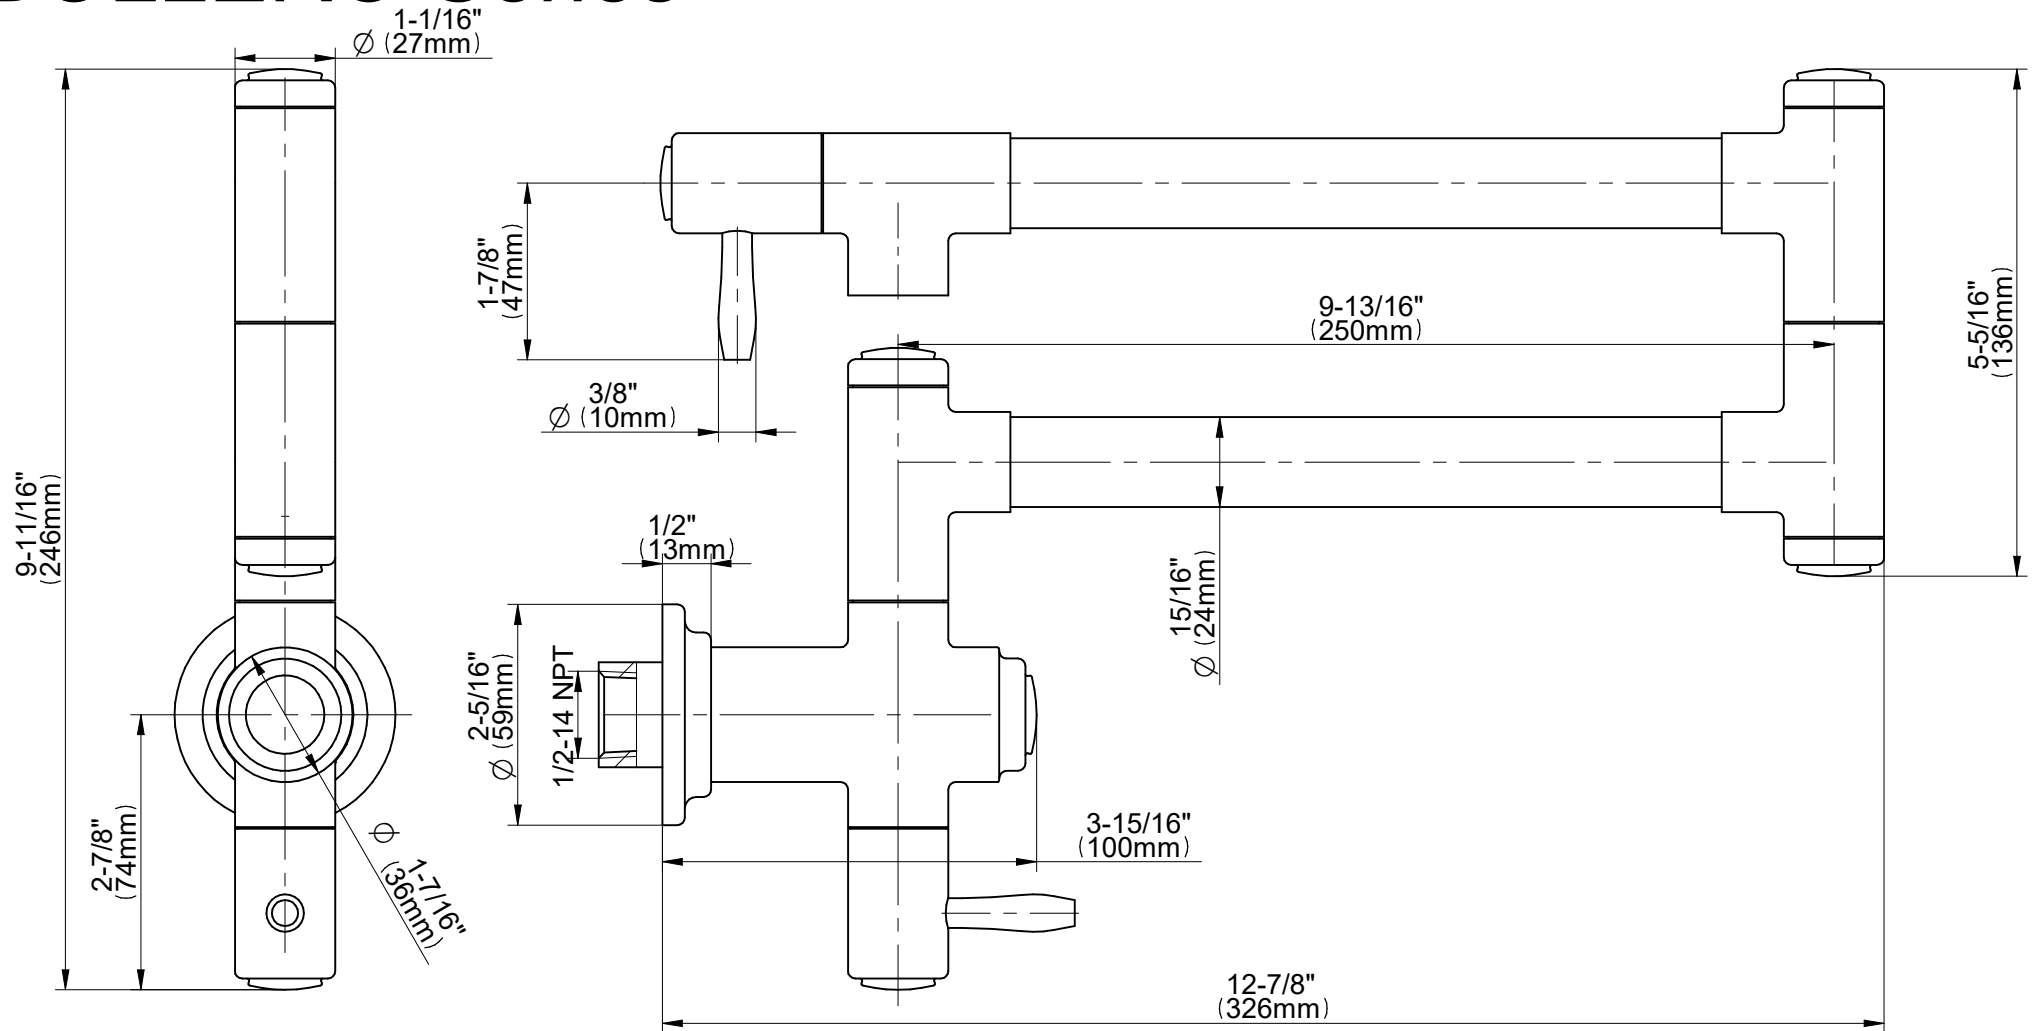

G-4915-LM50P

BOLLERO Series

GRAFF[®]
Art of Bath