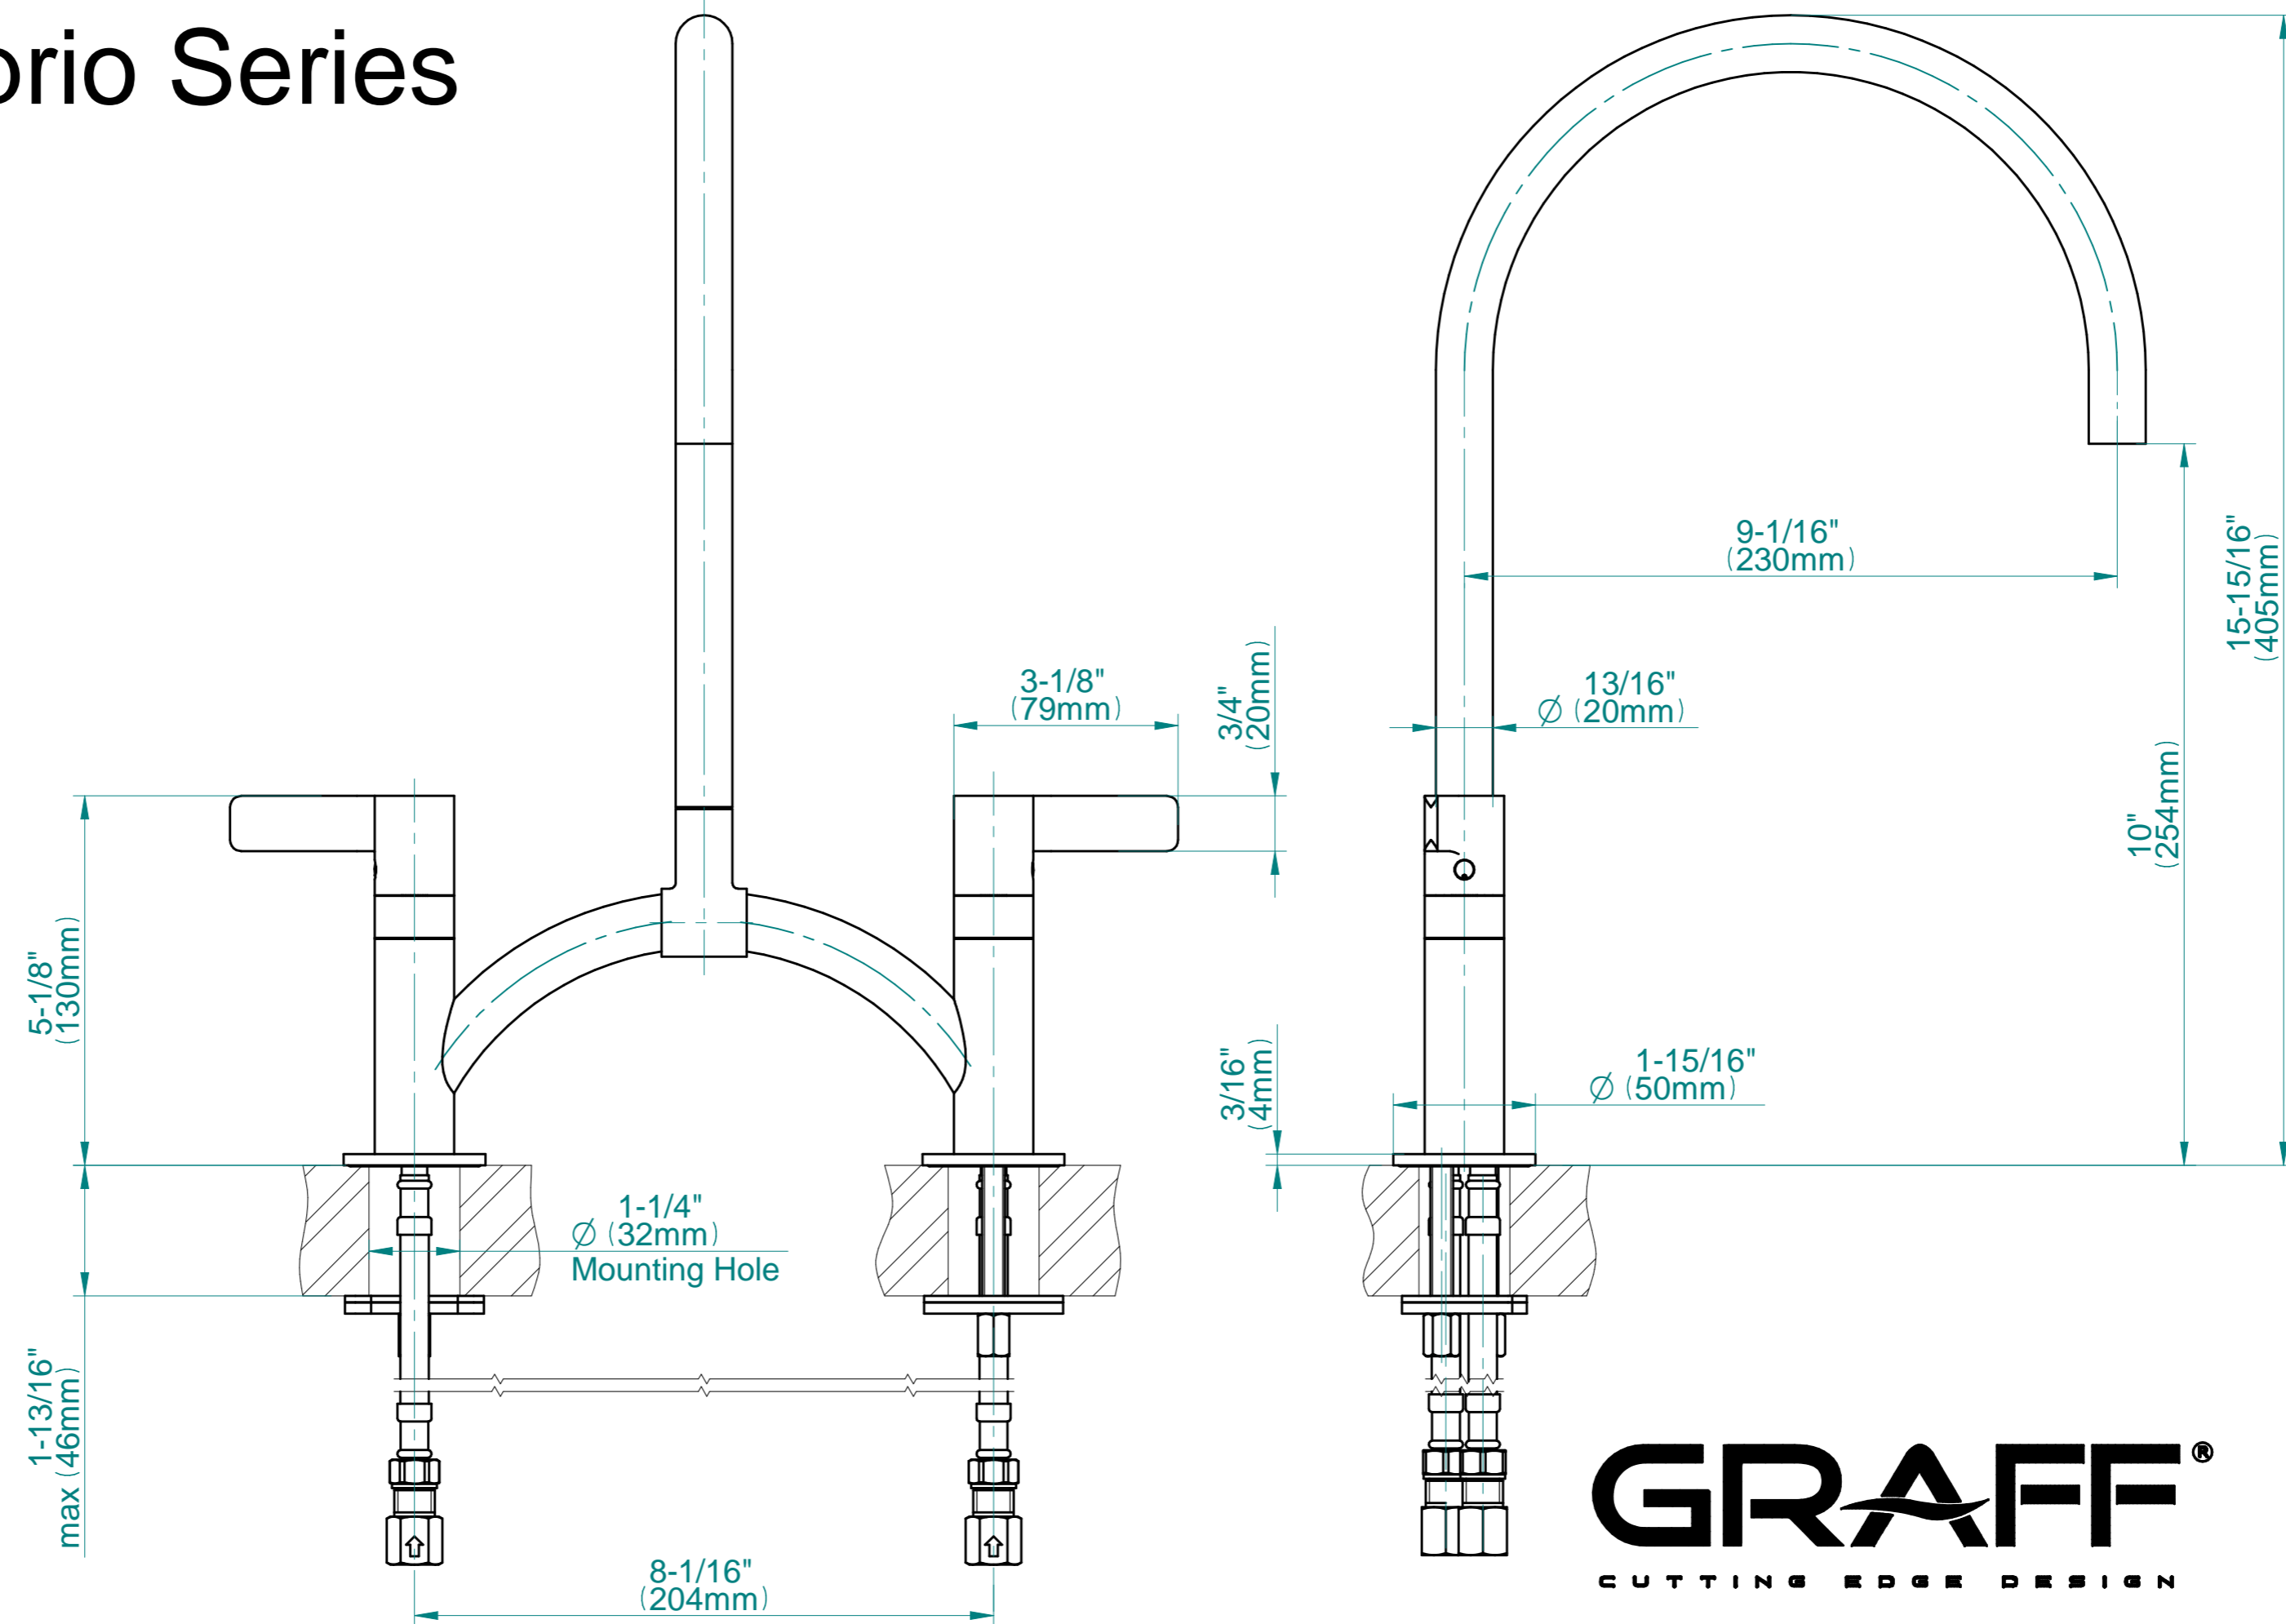

GN-4890-LM46B

Sosprio Series

GRAFF[®]
CUTTING EDGE DESIGN