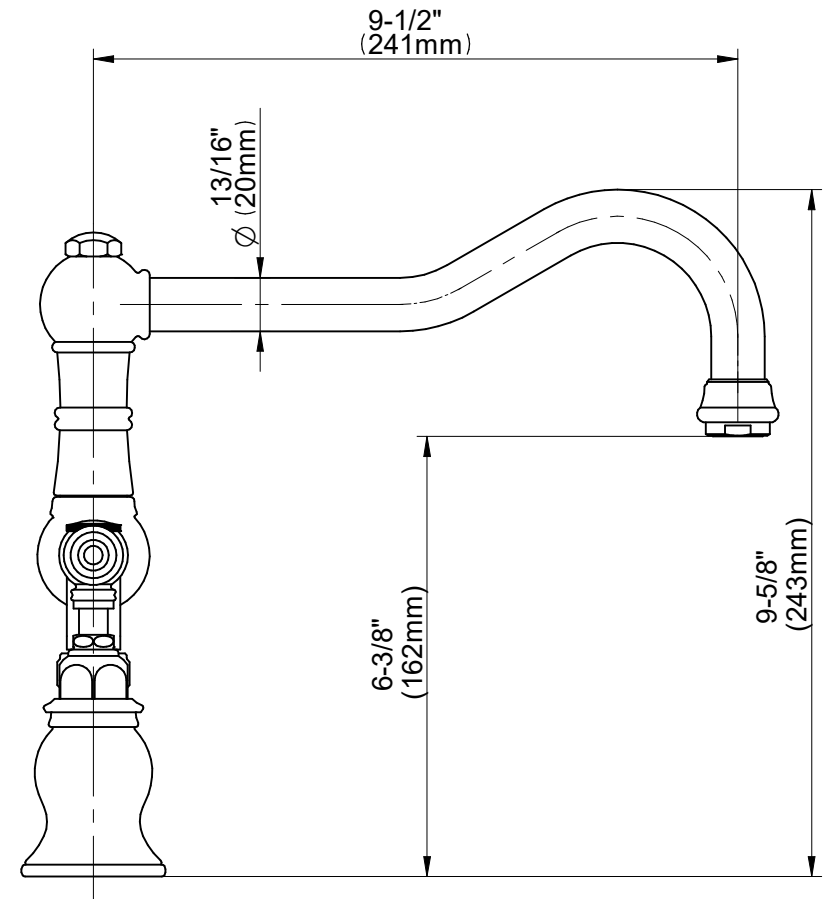

G-4870-LM15

Adley Series

GRAFF[®]
Art of Bath