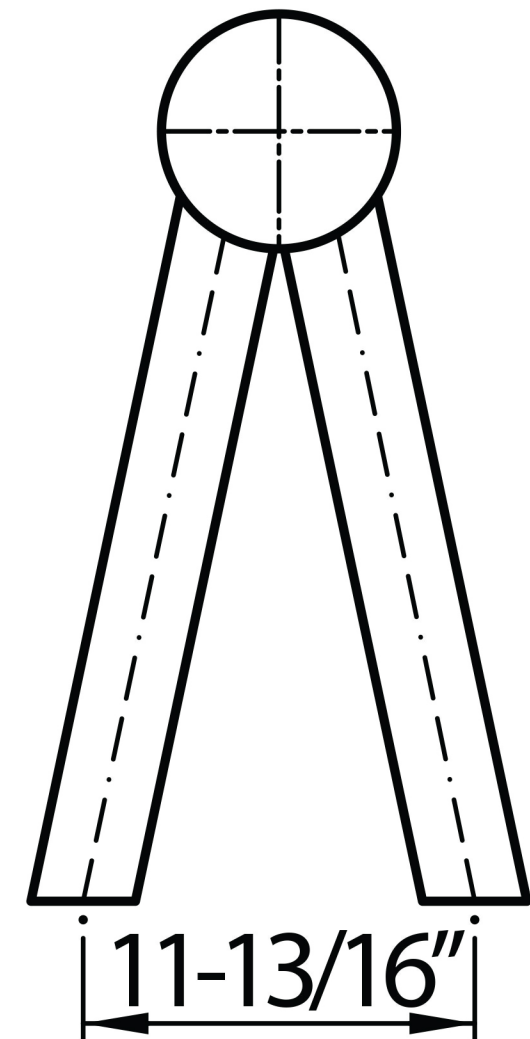

40100

DRESSAGE Series

GRAFF[®]
CUTTING EDGE DESIGN