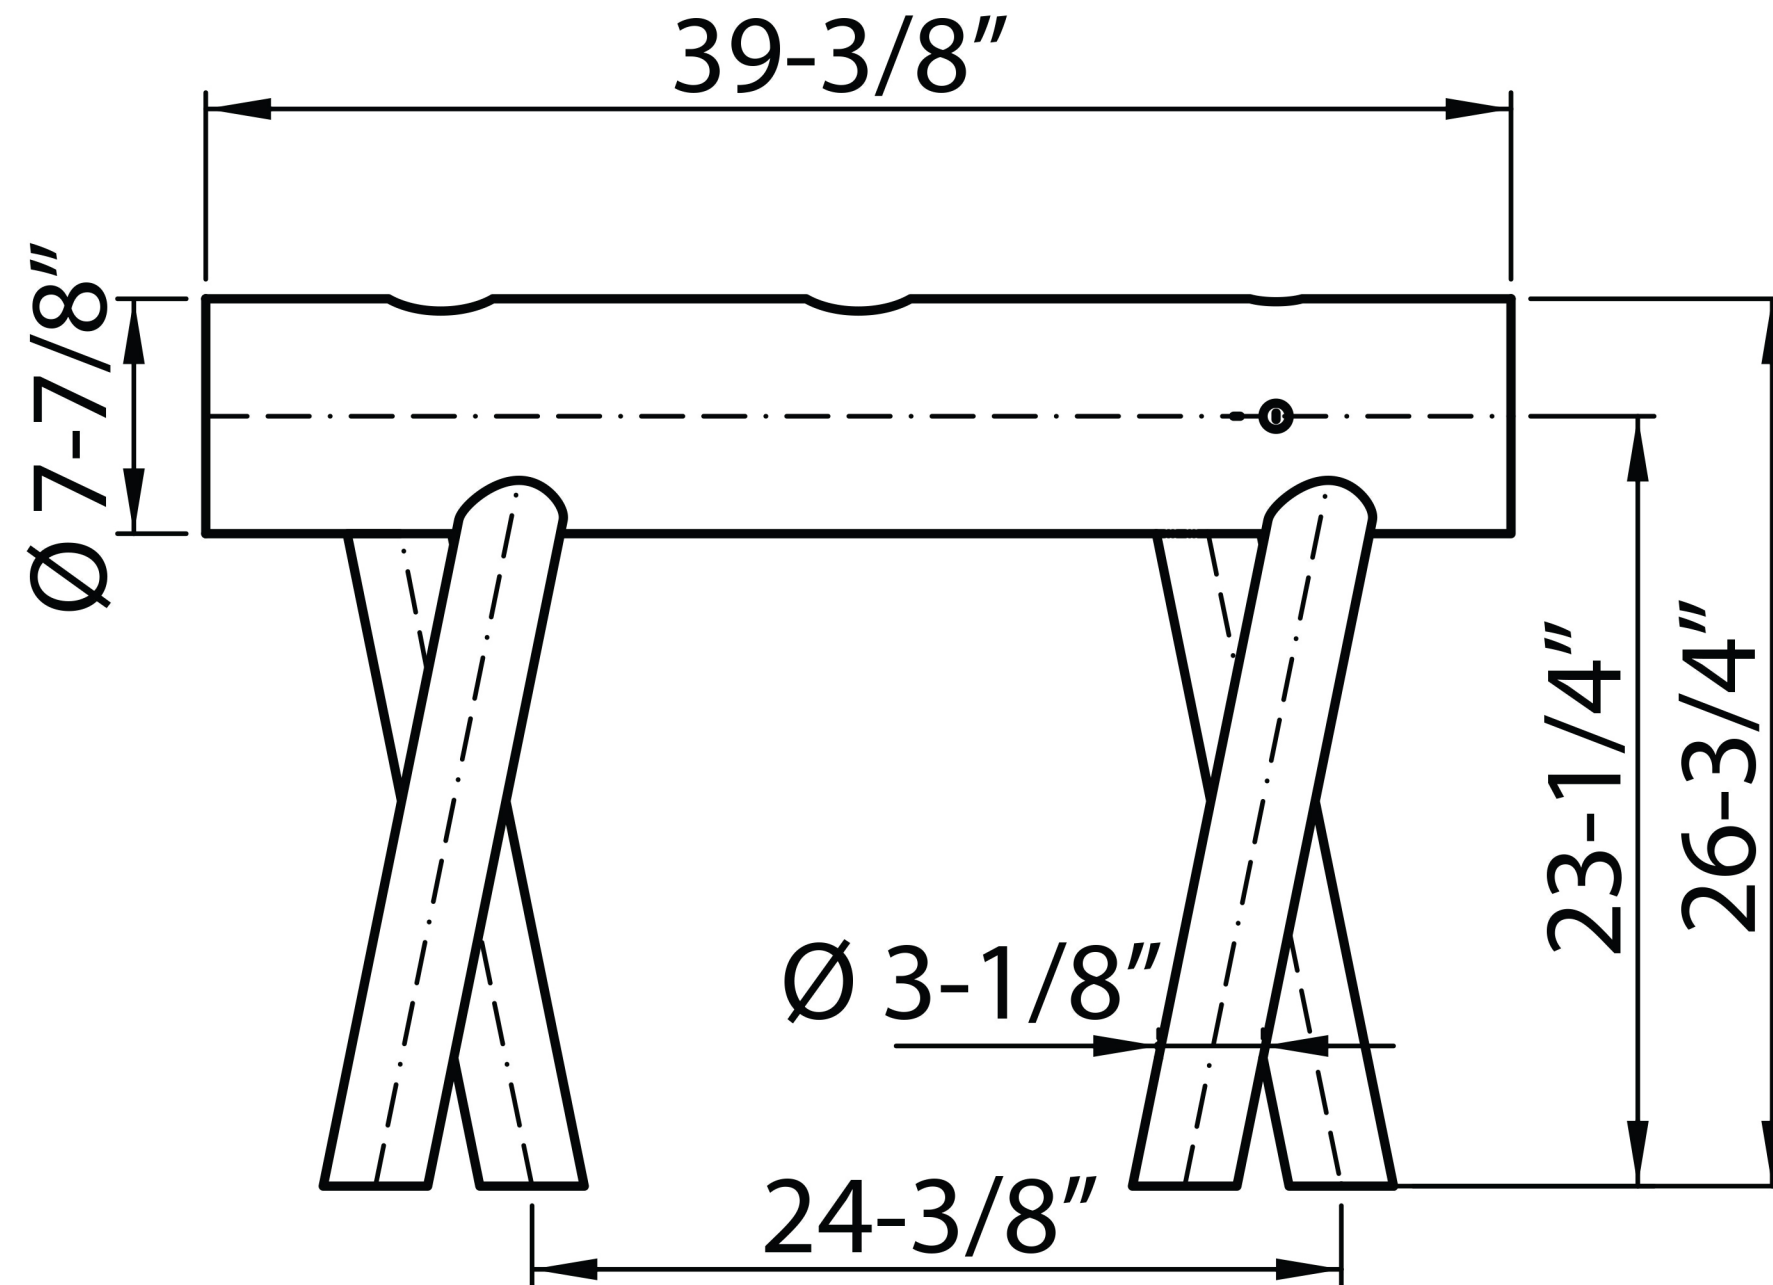

40100

DRESSAGE Series

GRAFF[®]
CUTTING EDGE DESIGN