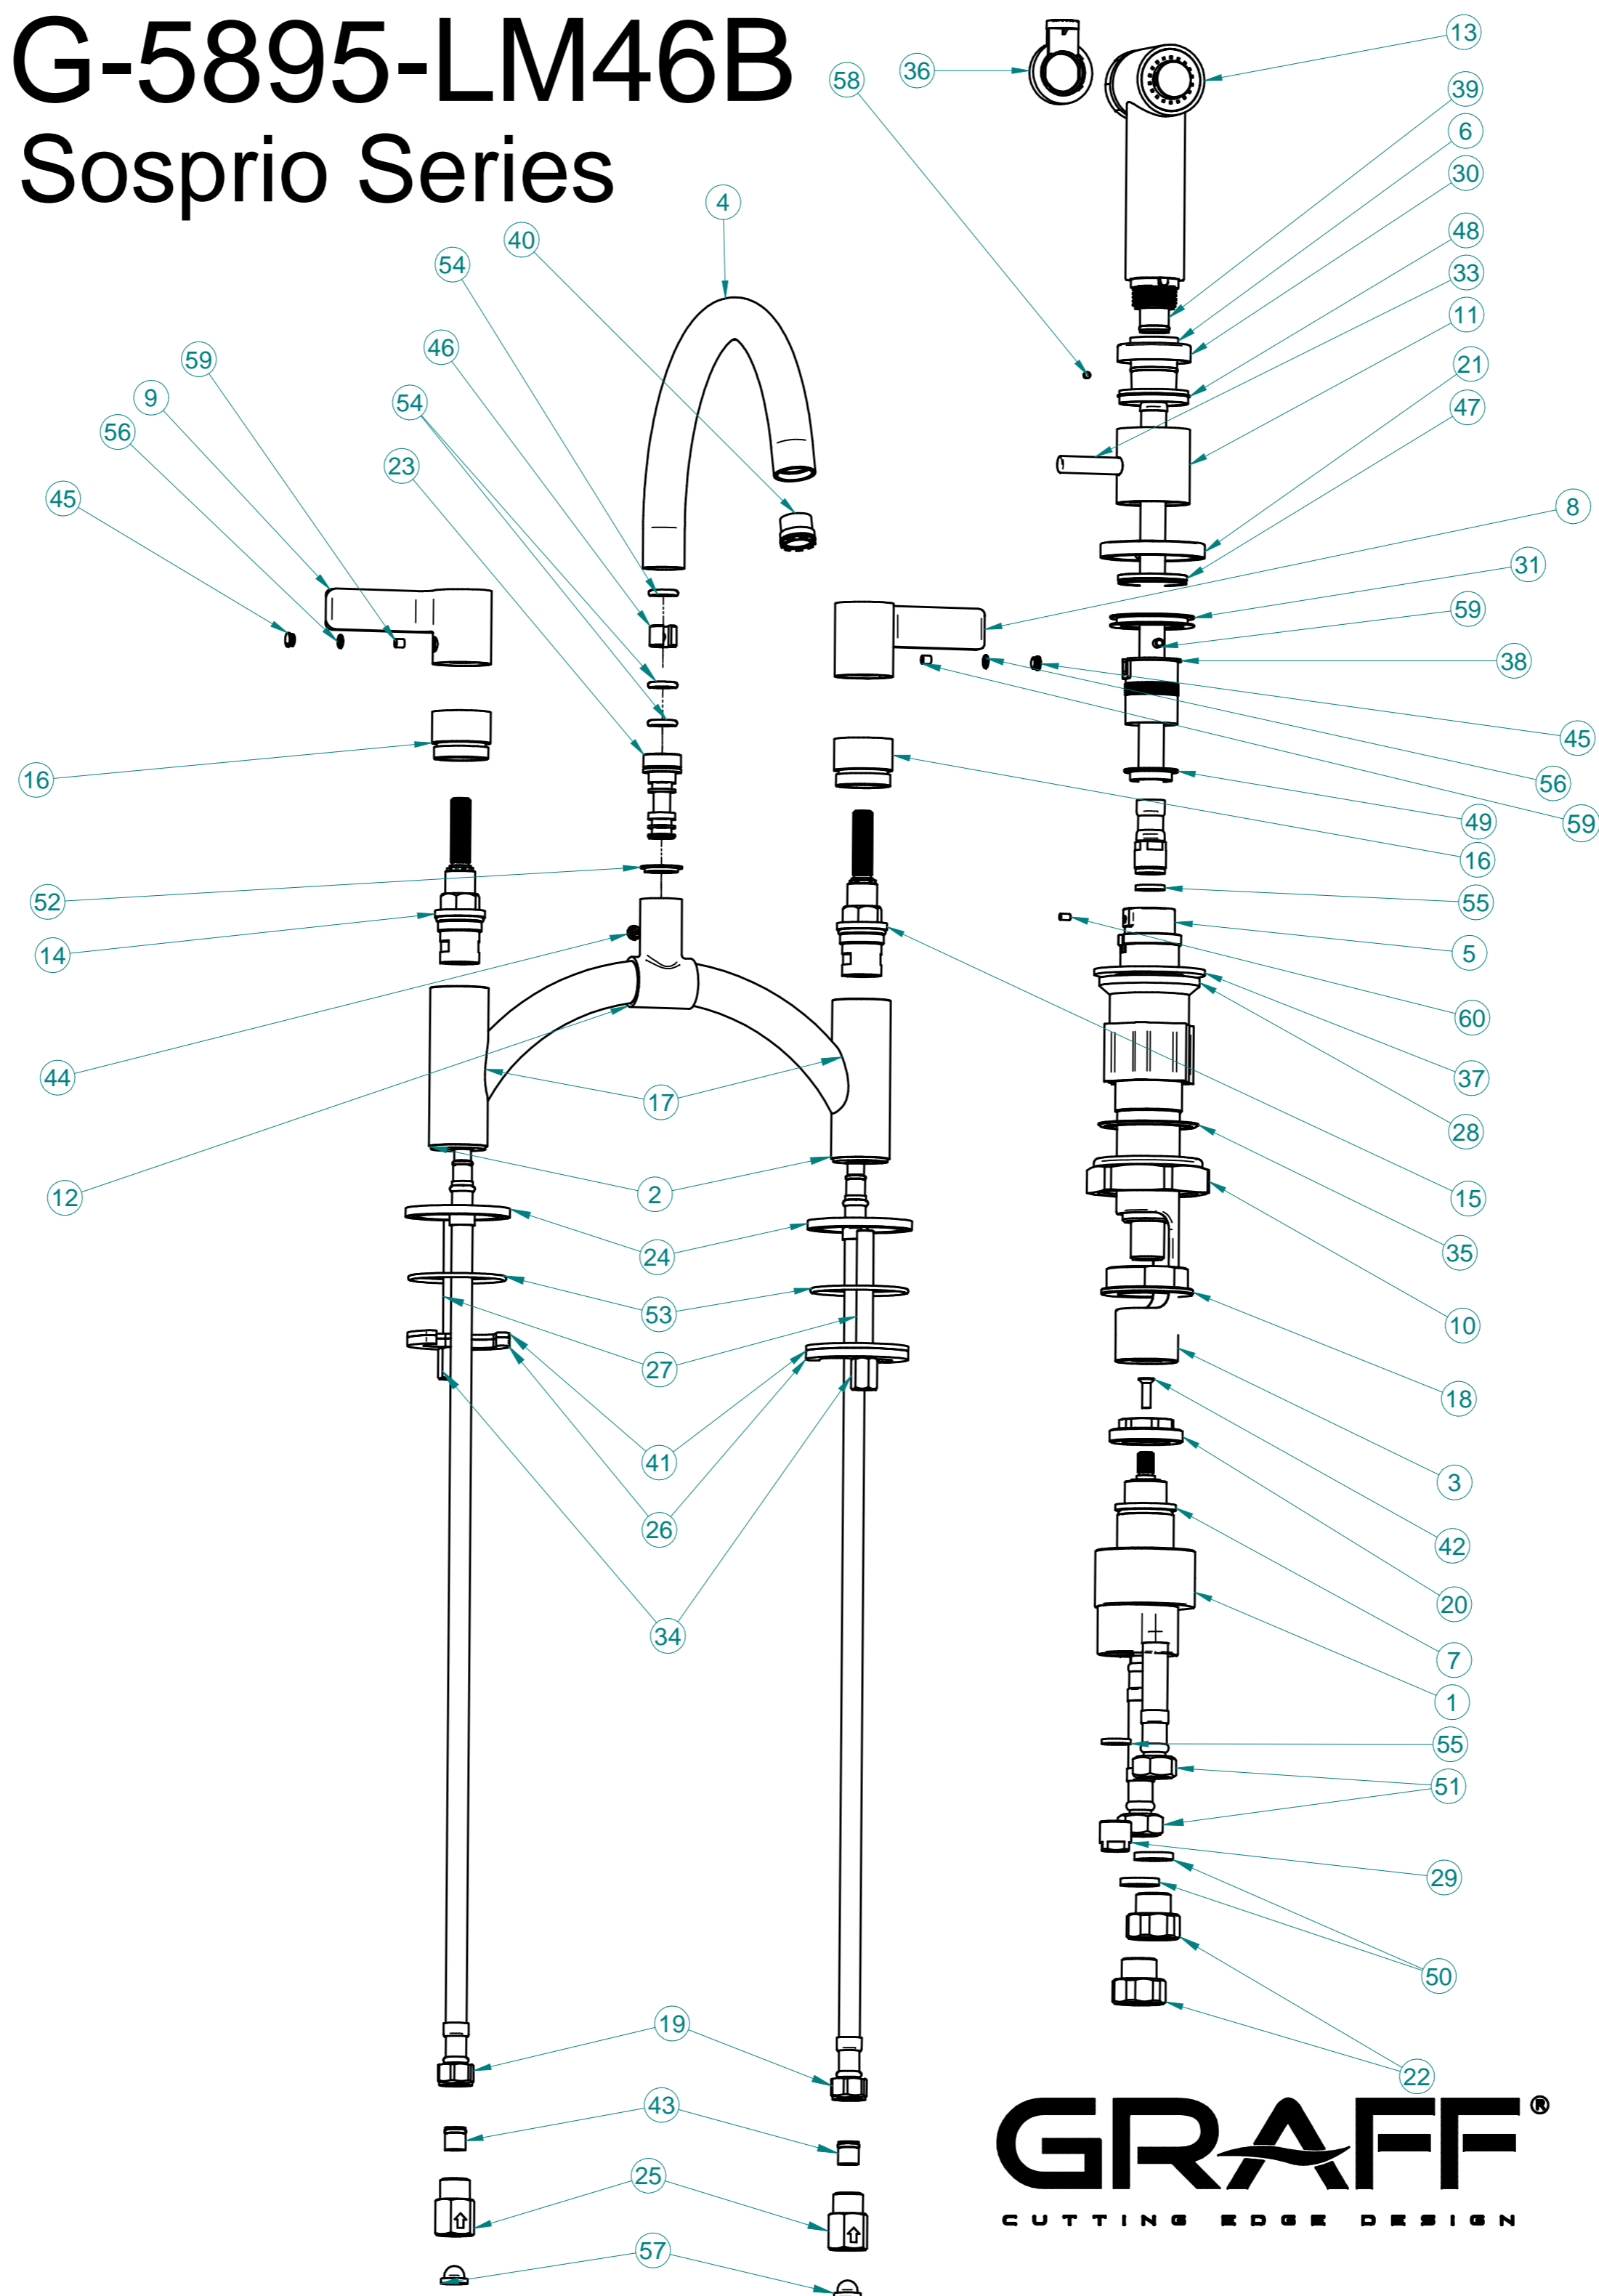

G-5895-LM46B

Sosprio Series

GRAFF[®]
CUTTING EDGE DESIGN