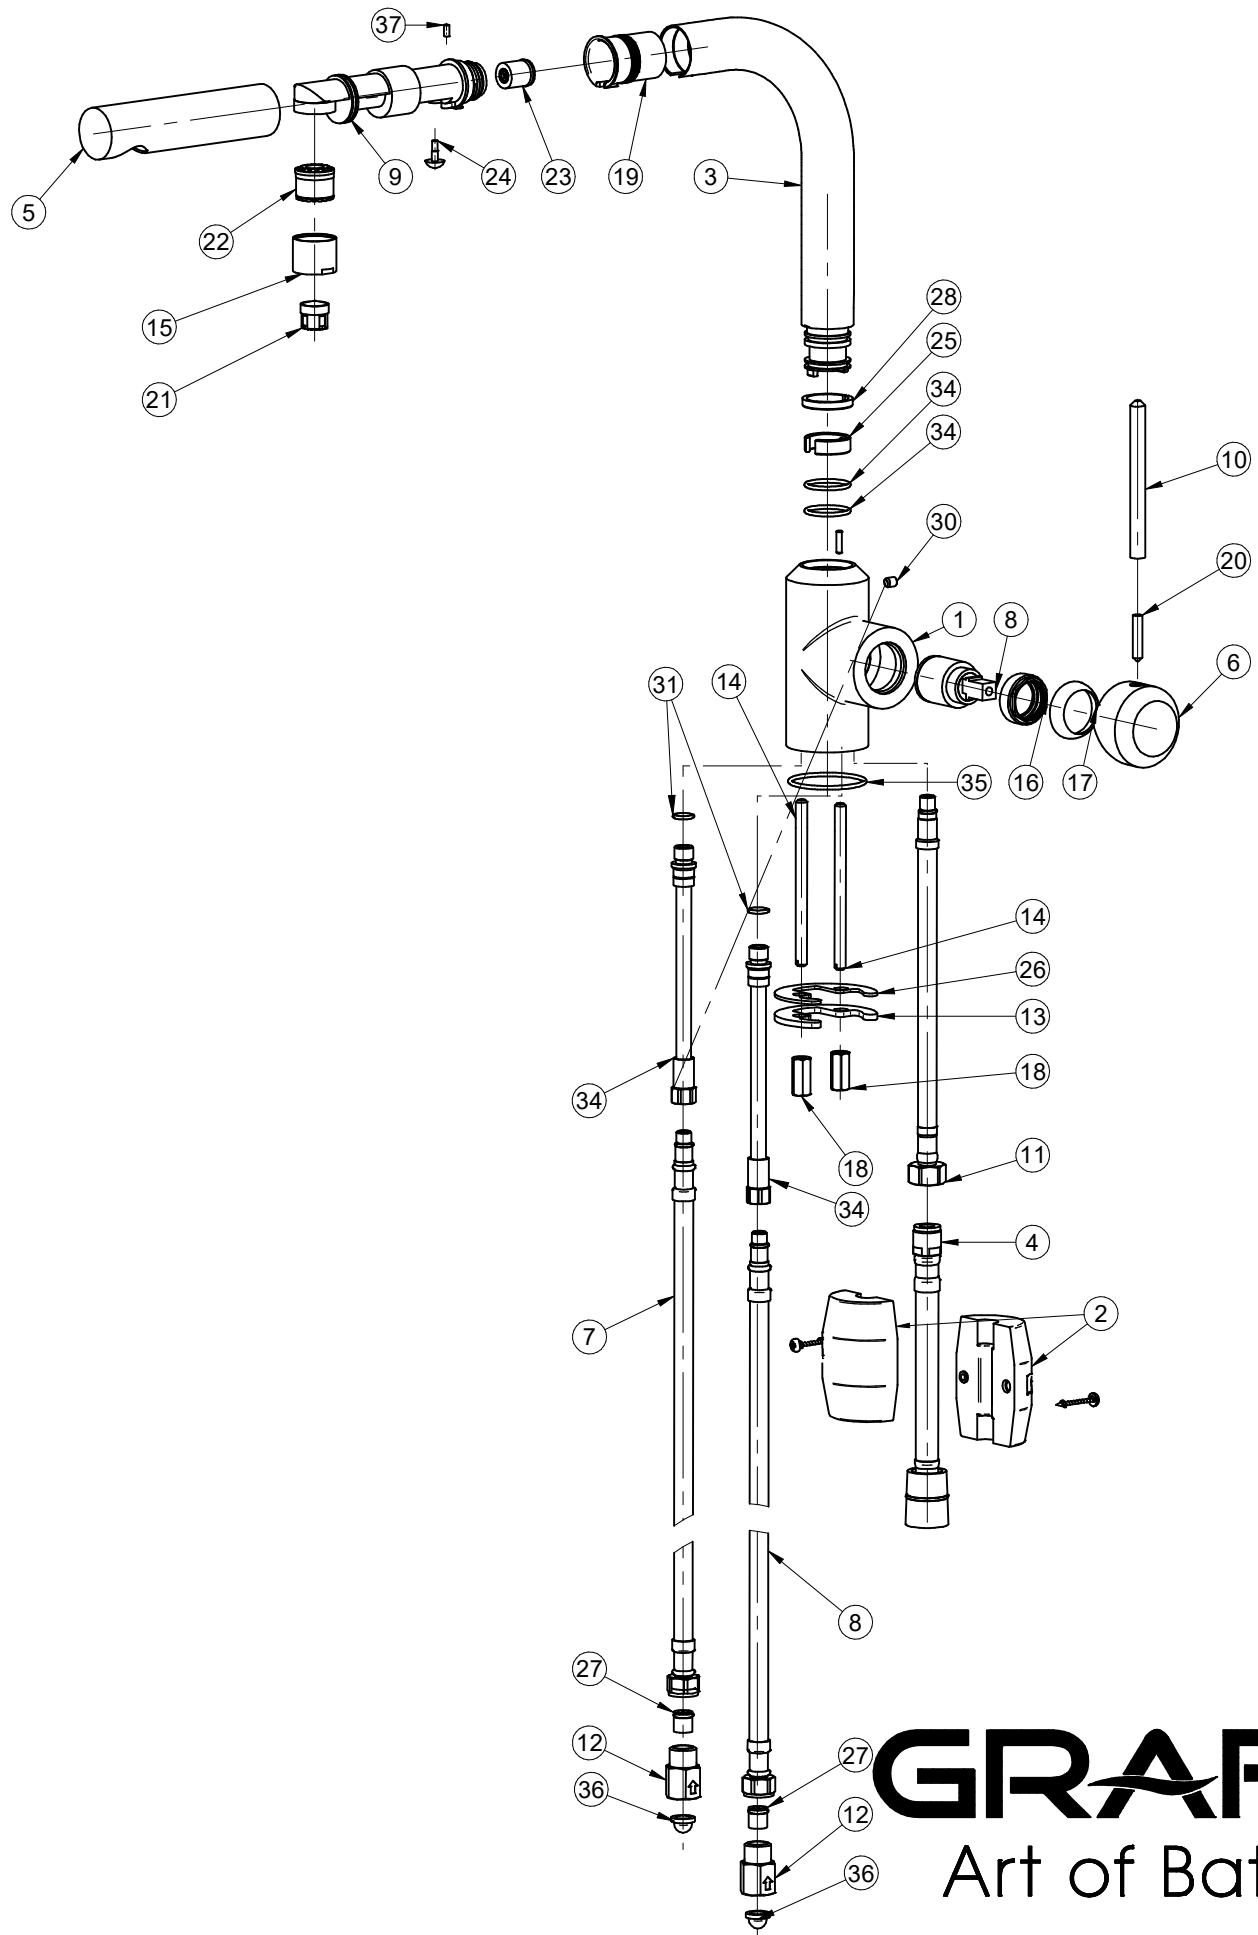

GN-5630 LM41K

Bar Faucet Series

GRAFF[®]
Art of Bath