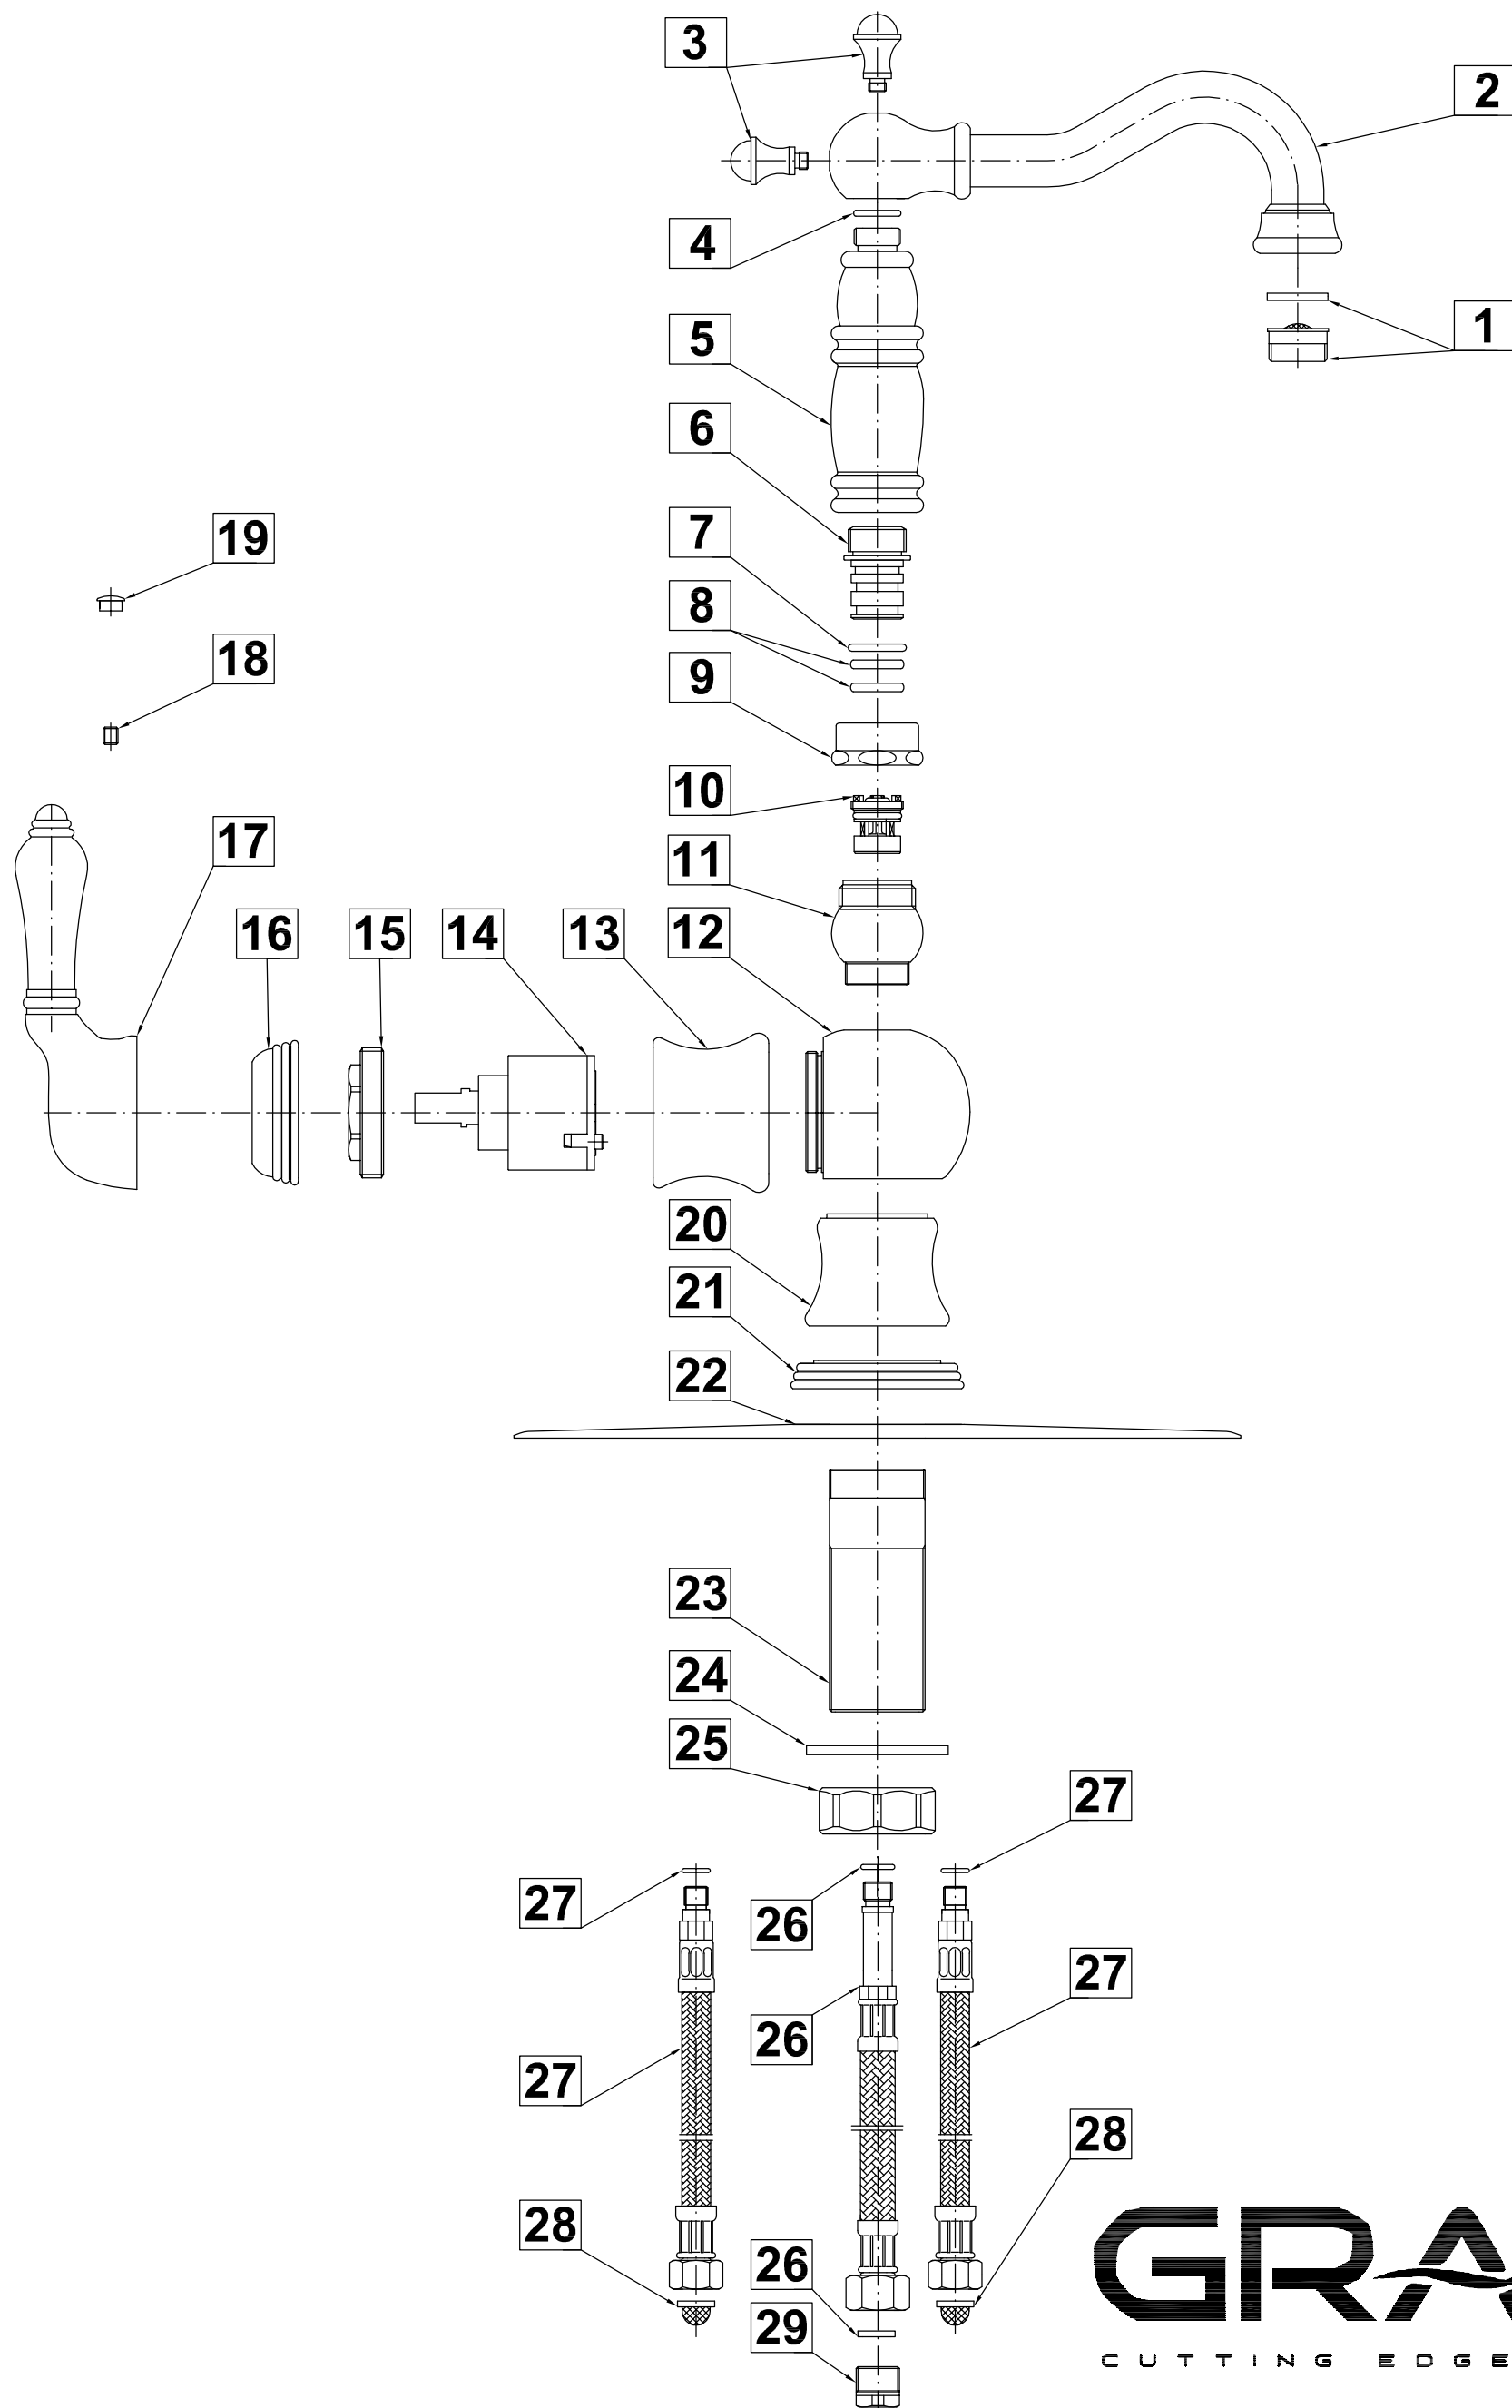

# G-5235-LM7

## CANTERBURY Series

**GRAFF**<sup>®</sup>  
CUTTING EDGE DESIGN