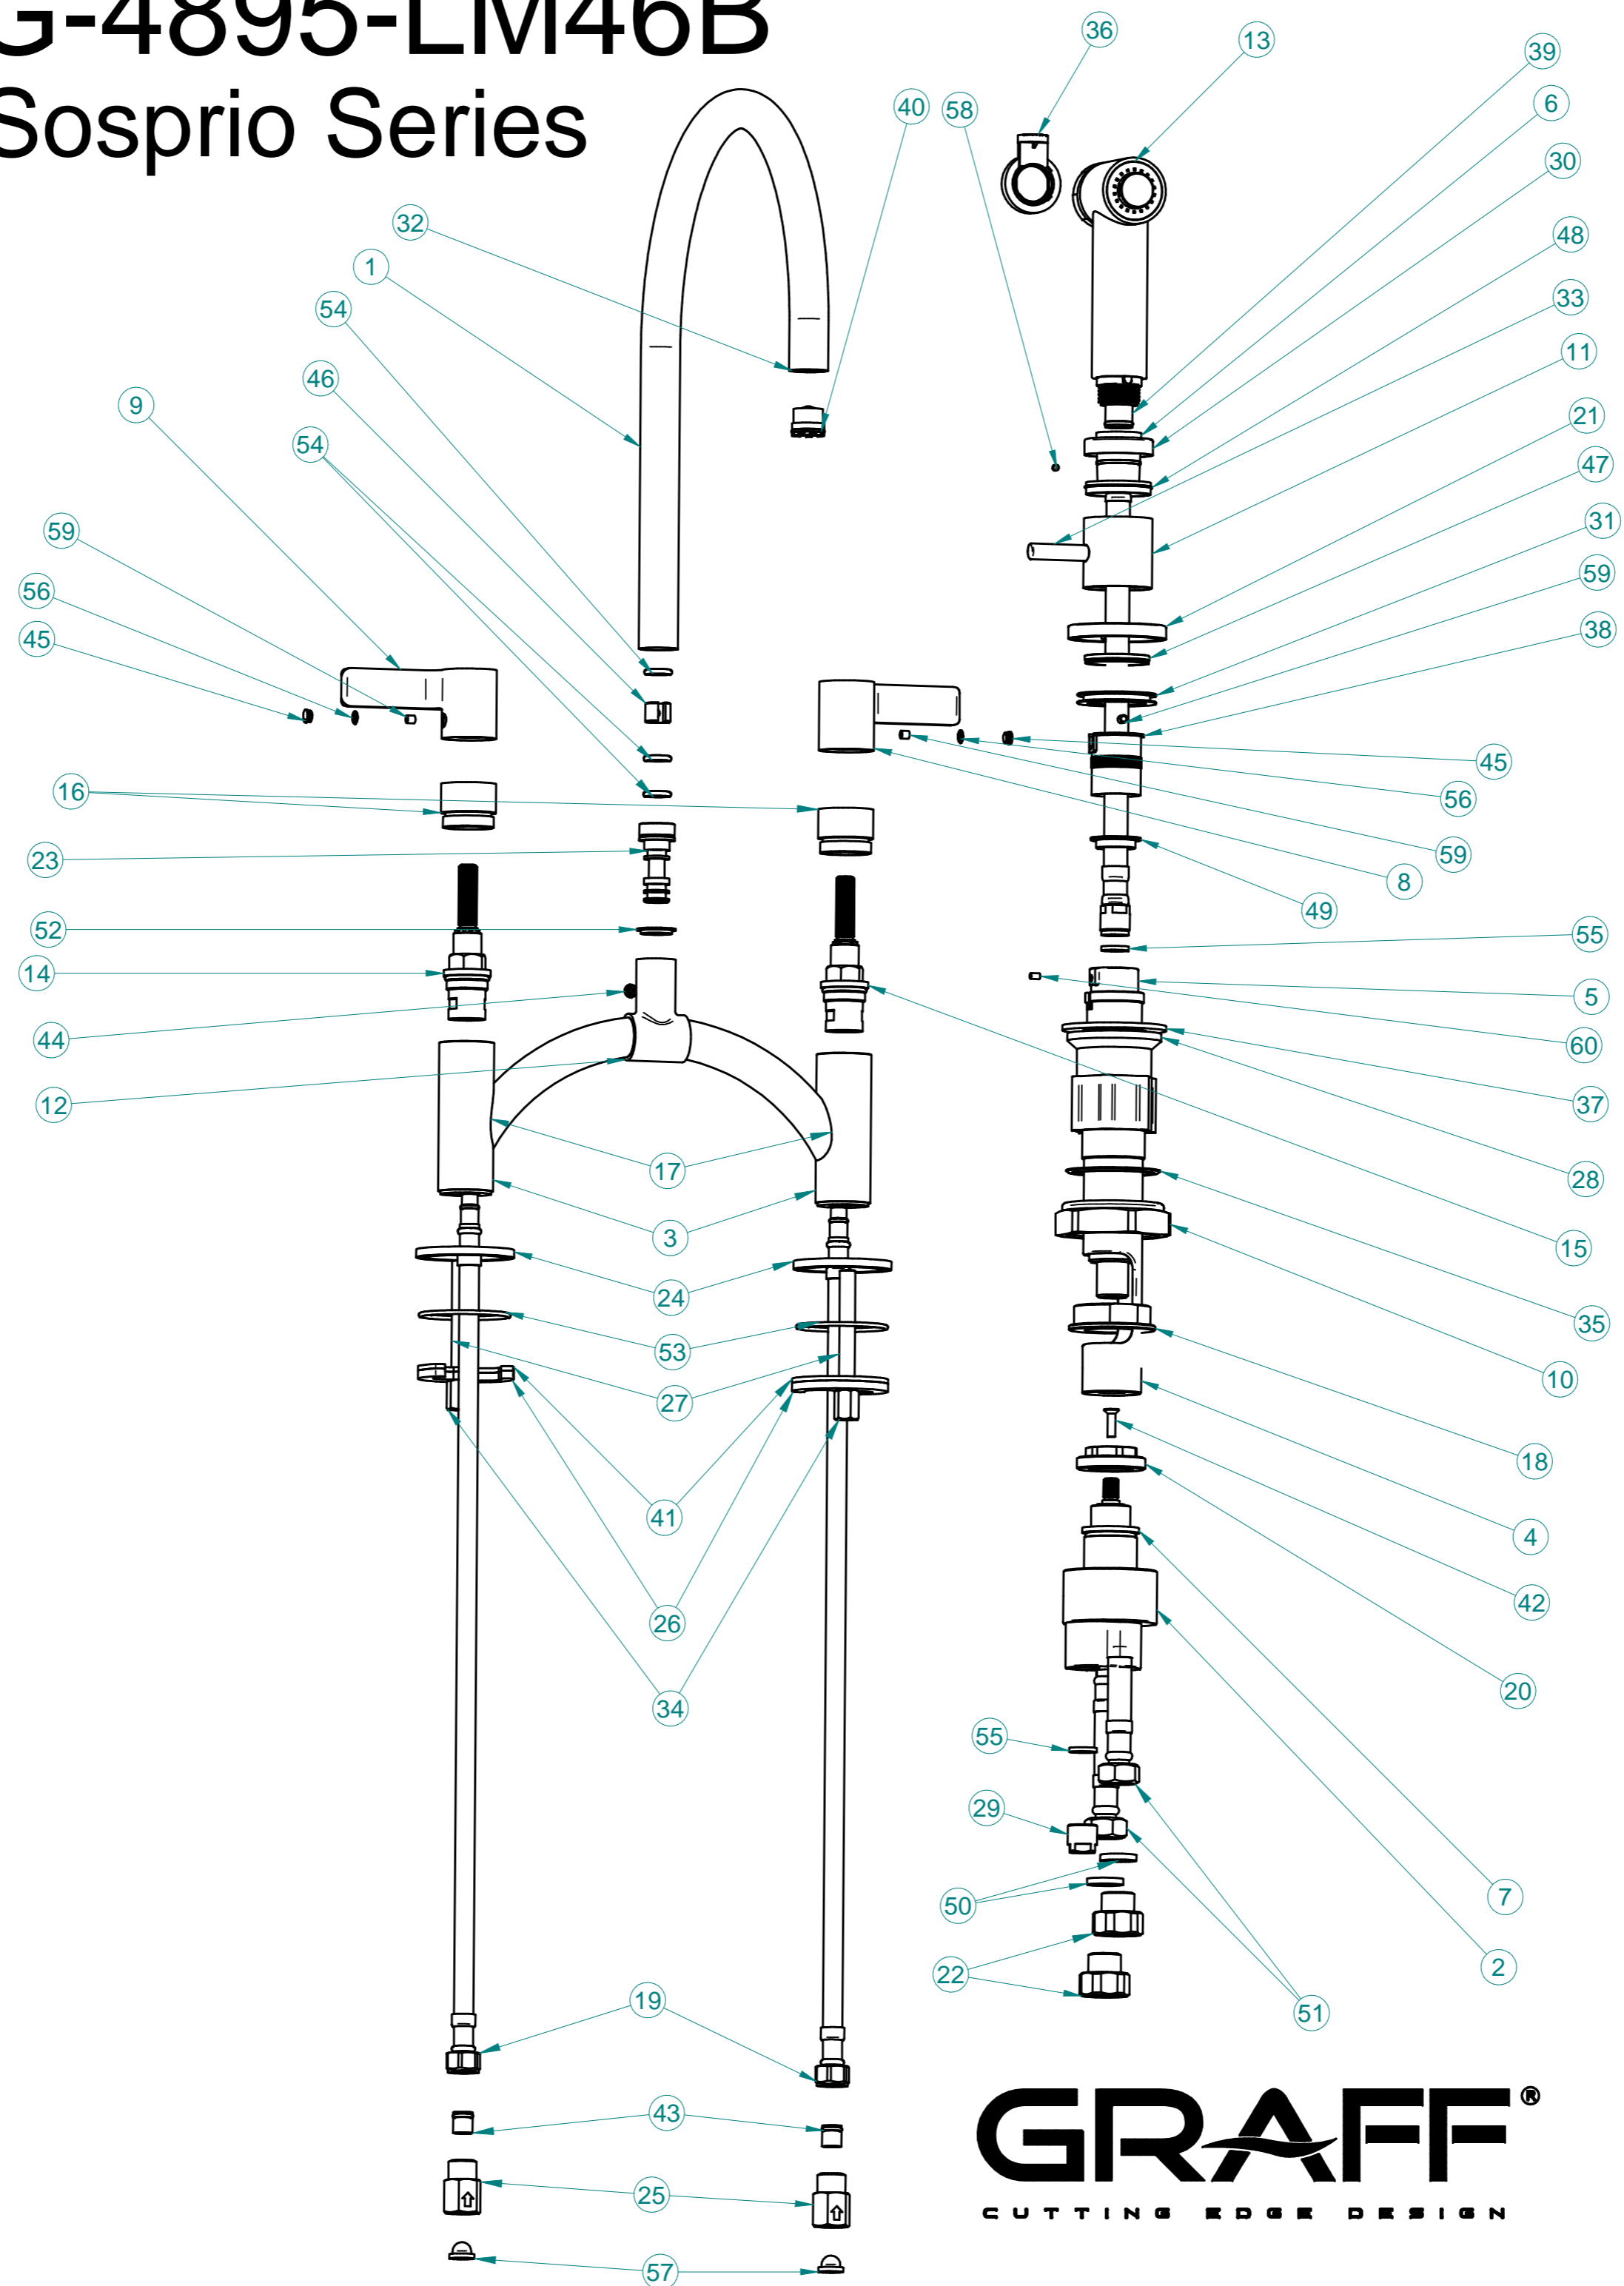

G-4895-LM46B

Sosprio Series

GRAFF[®]
CUTTING EDGE DESIGN