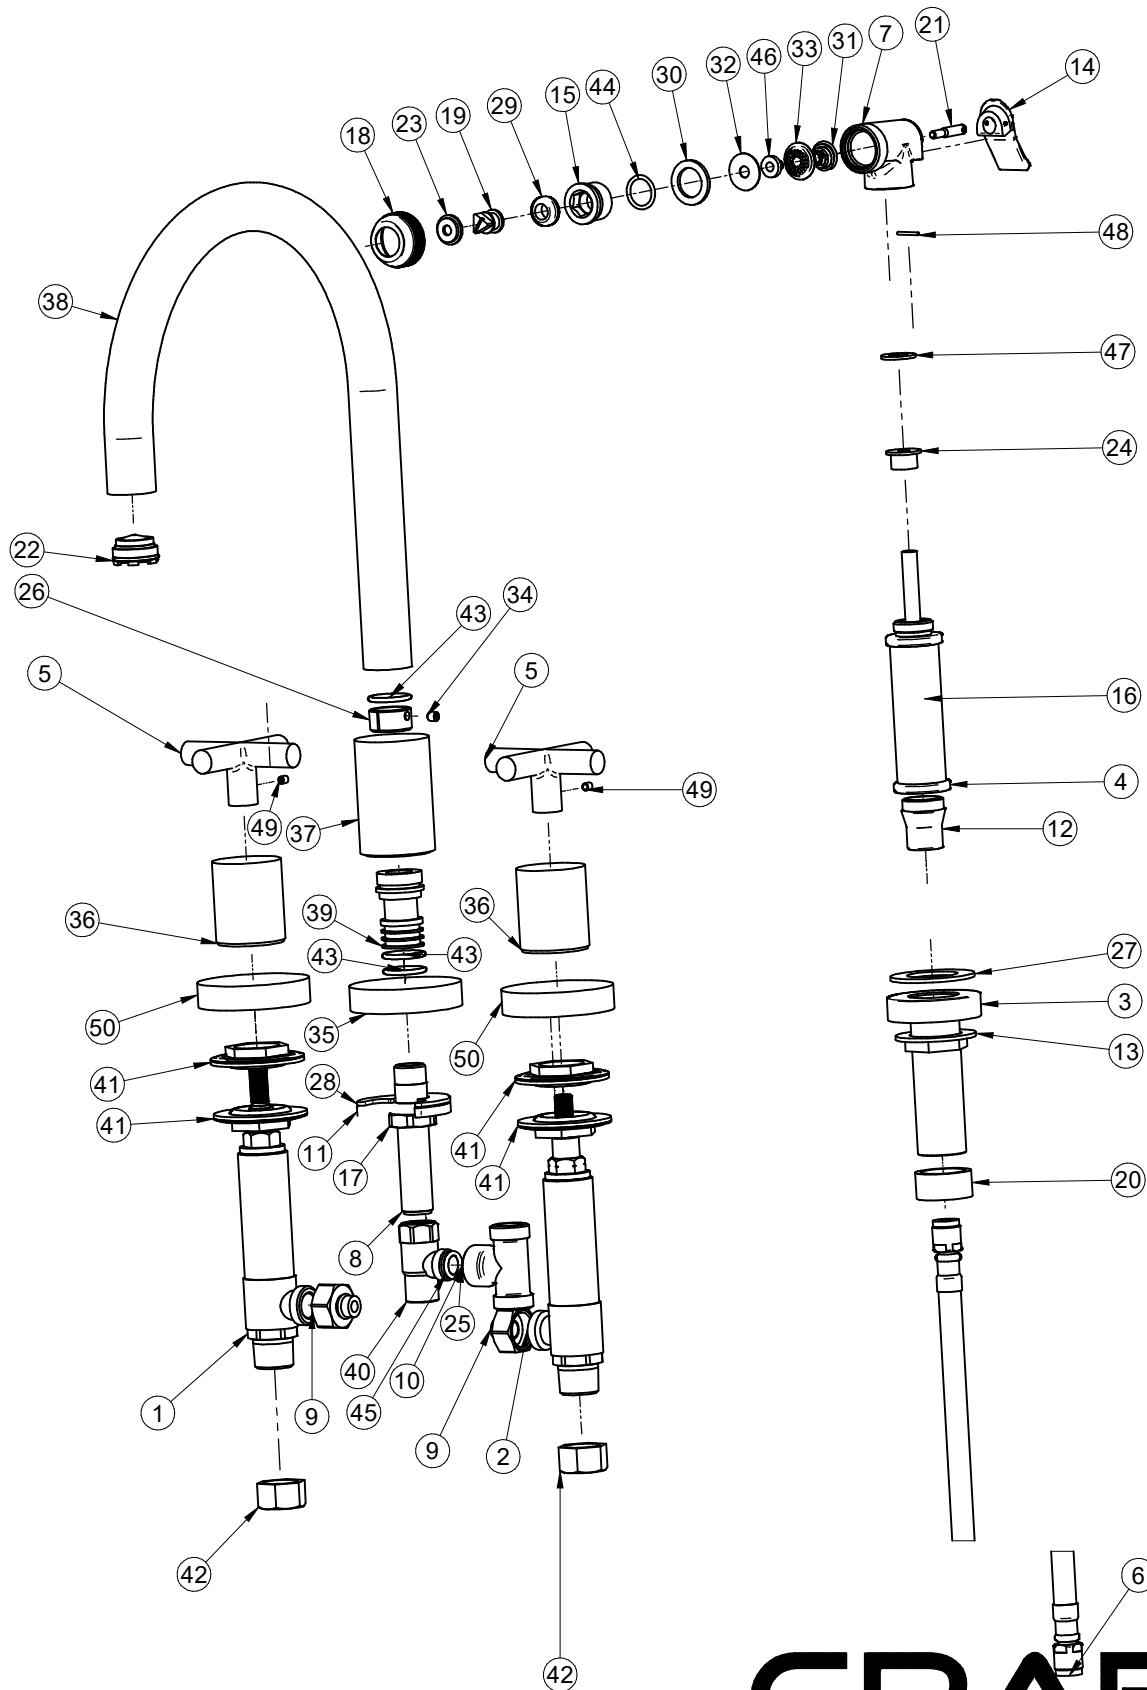

GN-4320-C4

M.E. Series

GRAFF[®]
Art of Bath